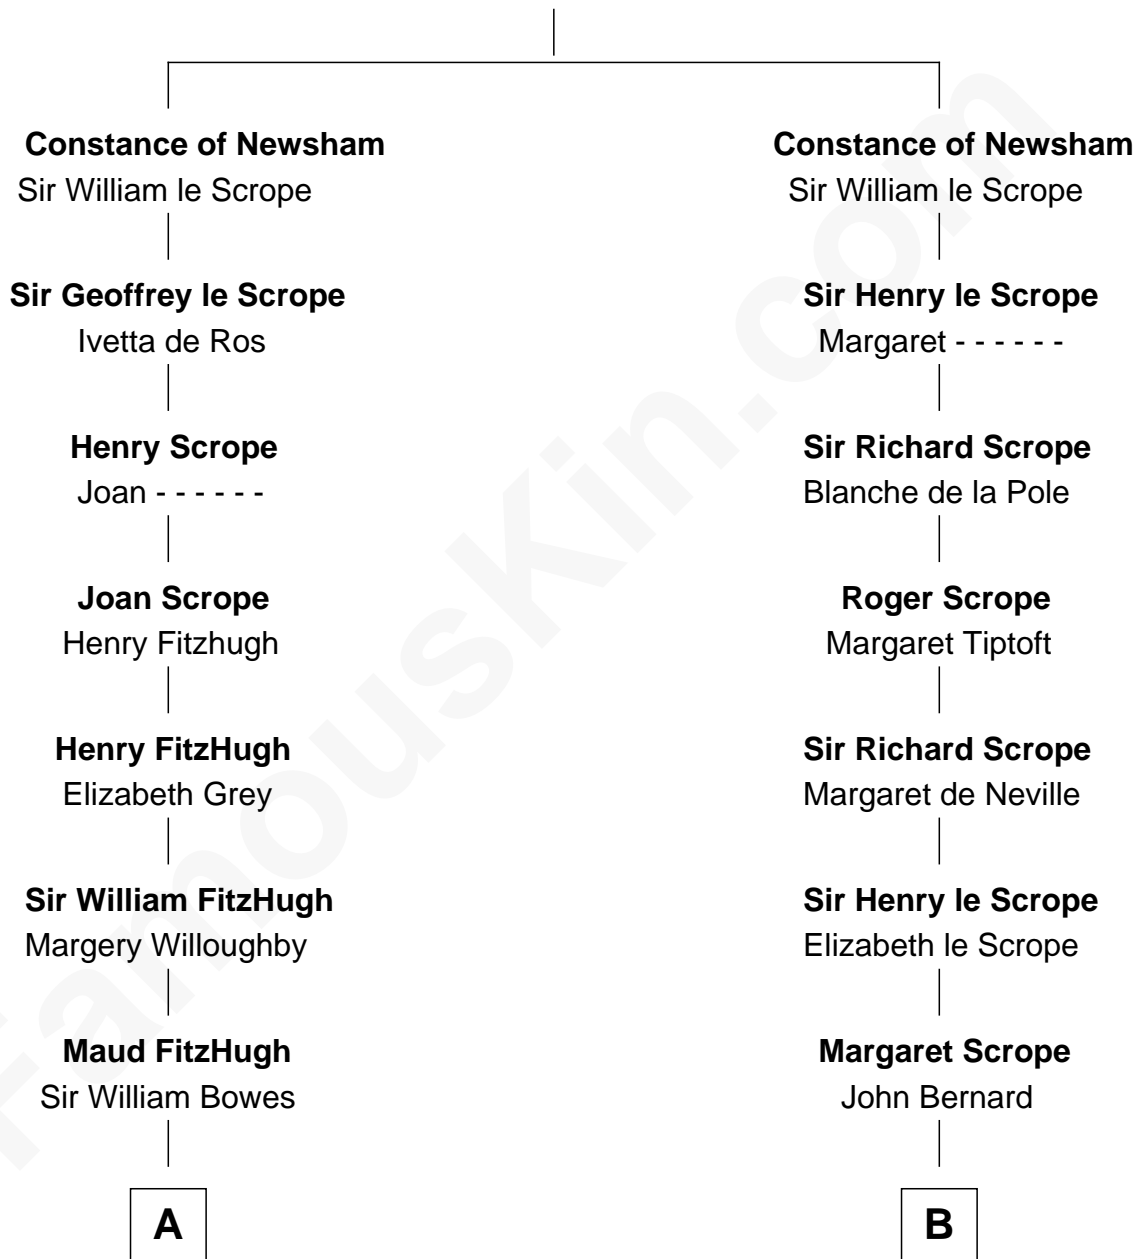

FamousKin.com Relationship Chart of

Queen Elizabeth II

Queen of the United Kingdom

18th cousin 2 times removed of

Helen Keller

Author and Activist

Thomas of Newsham

Elizabeth II photo by [Eric Draper](#)