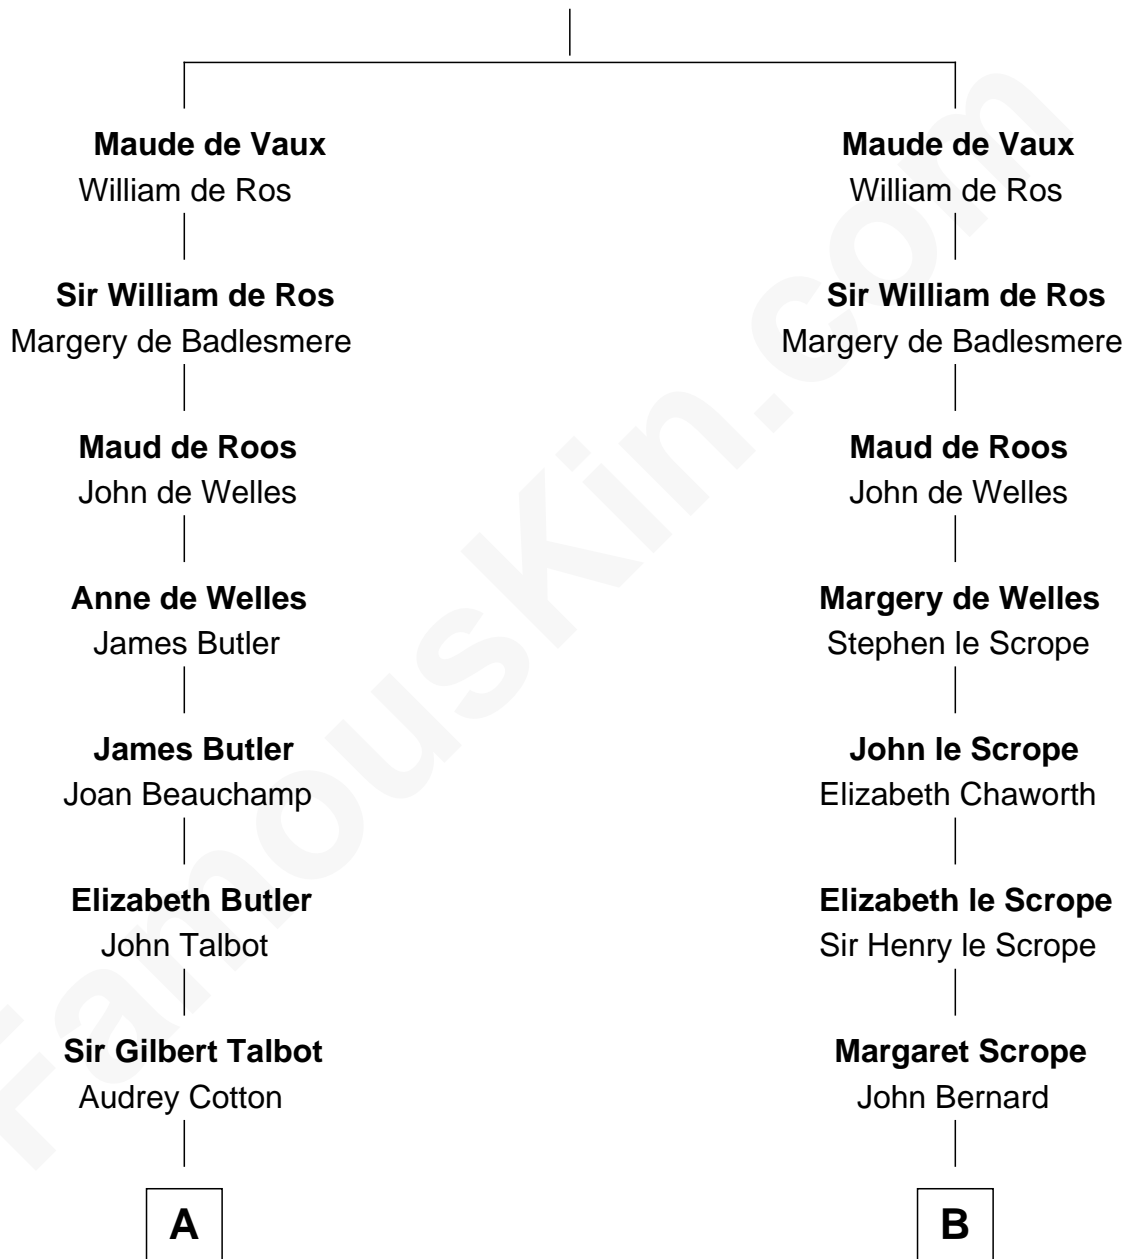

FamousKin.com Relationship Chart of

Queen Elizabeth II

Queen of the United Kingdom

18th cousin 2 times removed of

Helen Keller

Author and Activist

John de Vaux

Elizabeth II photo by [Eric Draper](#)