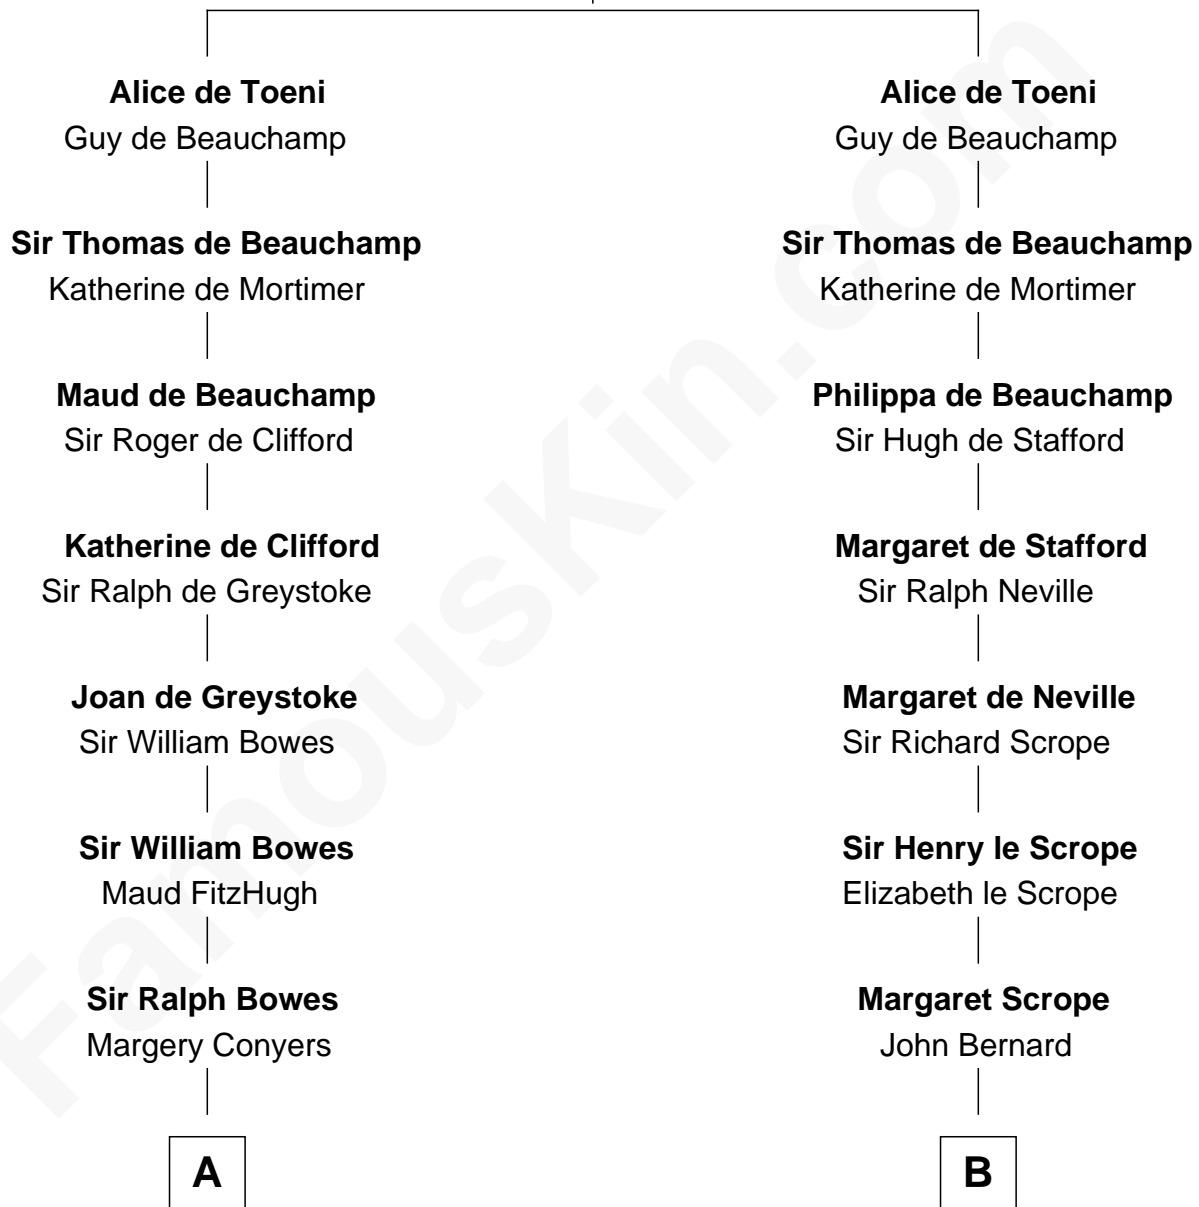

FamousKin.com Relationship Chart of

Queen Elizabeth II

Queen of the United Kingdom

18th cousin 1 time removed of

Helen Keller

Author and Activist

Ralph VII de Toeni

Mary - - - - -

C

Claude George Bowes-Lyon
Cecilia Nina Cavendish-Bentinck

Elizabeth Bowes-Lyon
George VI, King of the United Kingdom

Queen Elizabeth II
Queen of the United Kingdom

D

Arthur Henley Keller
Kate Adams

Helen Keller
Author and Activist