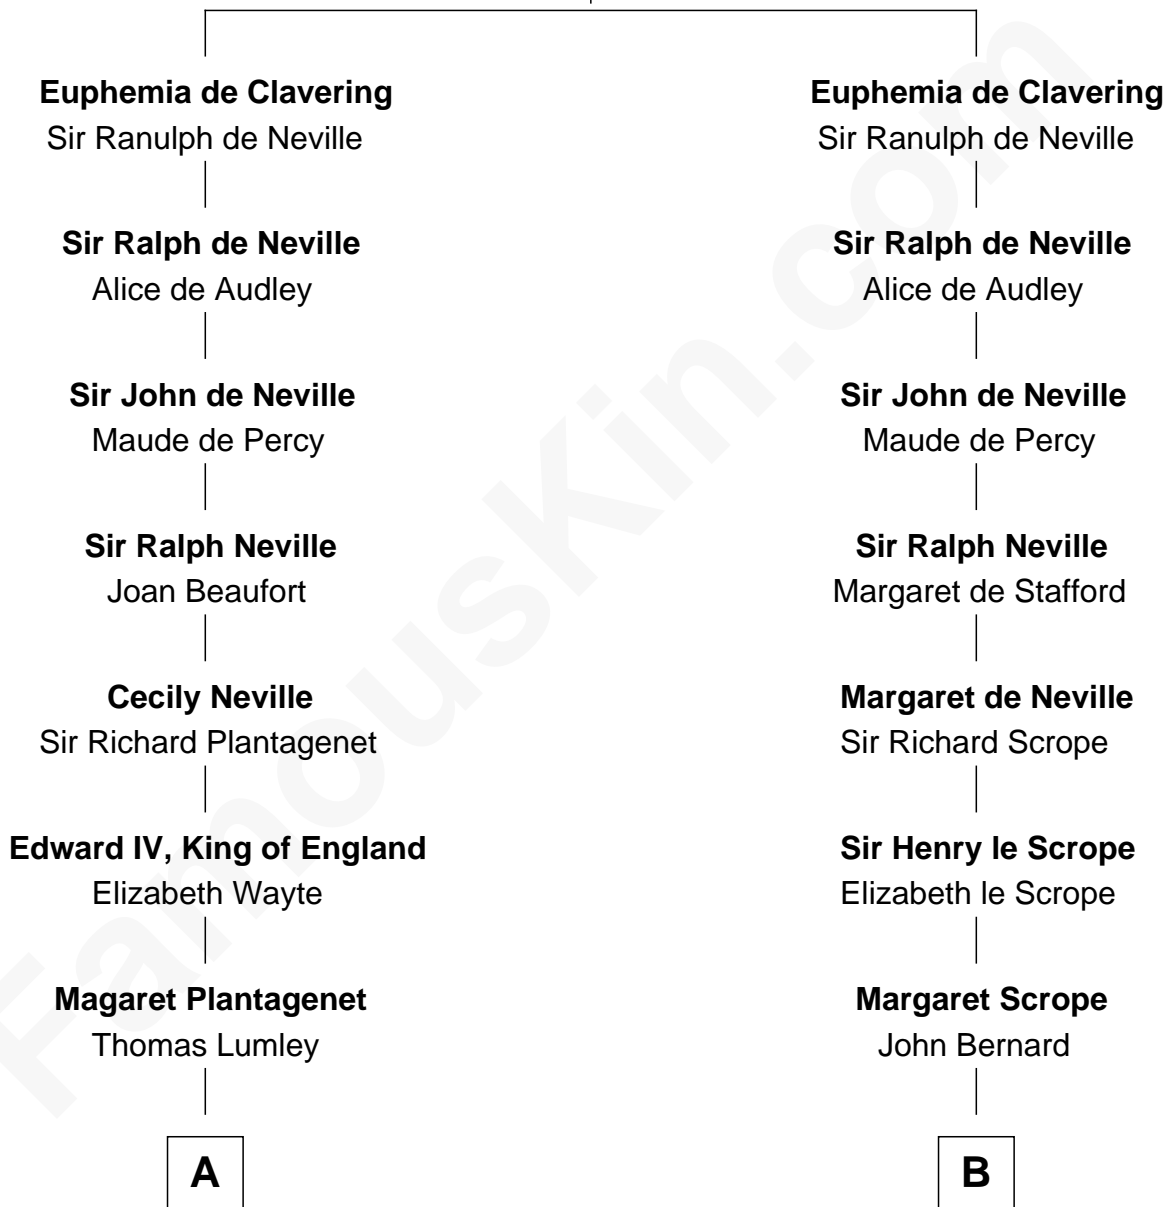

## Relationship Chart of

### Queen Elizabeth II

*Queen of the United Kingdom*

18th cousin 3 times removed of

**Helen Keller**

*Author and Activist*

**Robert FitzRoger**

Margery la Zouche

**C**

**Thomas George Lyon-Bowes**

Charlotte Grimstead

**Claude Bowes-Lyon**

Frances Dora Smith

**Claude George Bowes-Lyon**

Cecilia Nina Cavendish-Bentinck

**Elizabeth Bowes-Lyon**

George VI, King of the United Kingdom

**Queen Elizabeth II**

*Queen of the United Kingdom*

**D**

**Arthur Henley Keller**

Kate Adams

**Helen Keller**

*Author and Activist*

FamousKin.com