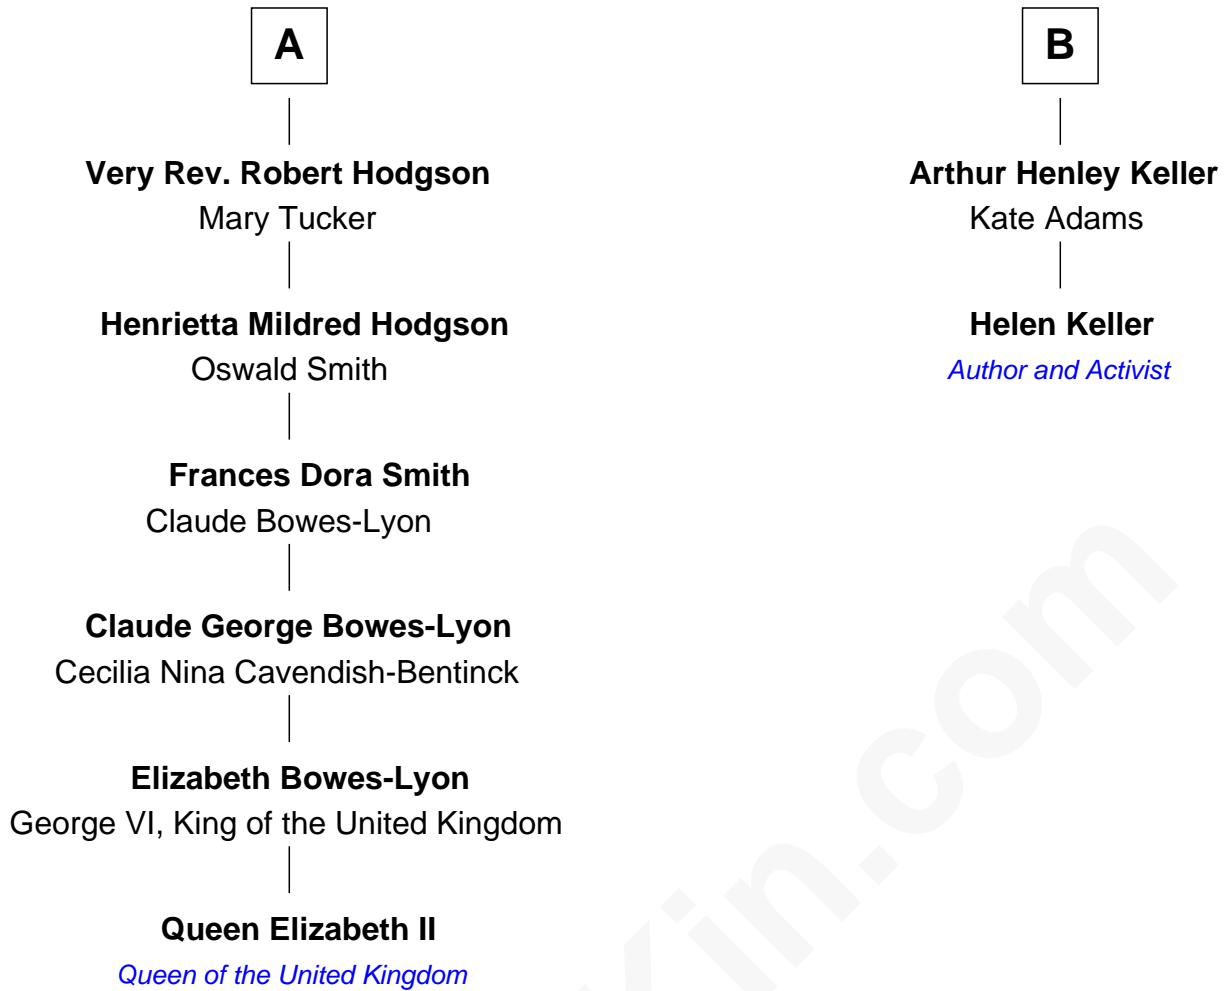

FamousKin.com Relationship Chart of

Queen Elizabeth II

Queen of the United Kingdom

8th cousin 4 times removed of

Helen Keller

Author and Activist

Anthony Woolhouse

Milicent Strelley

Sir Francis Bernard

Col. William Bernard

Lucy Higginson

Elizabeth Bernard

Thomas Todd

Elizabeth Todd

Augustine Moore

Col. Bernard Moore

Anne Catherine Spotswood

Col. Alexander Spotswood Moore

Elizabeth Aylett

Mary Fairfax Moore

David Keller

B

Elizabeth II photo by [Eric Draper](#)