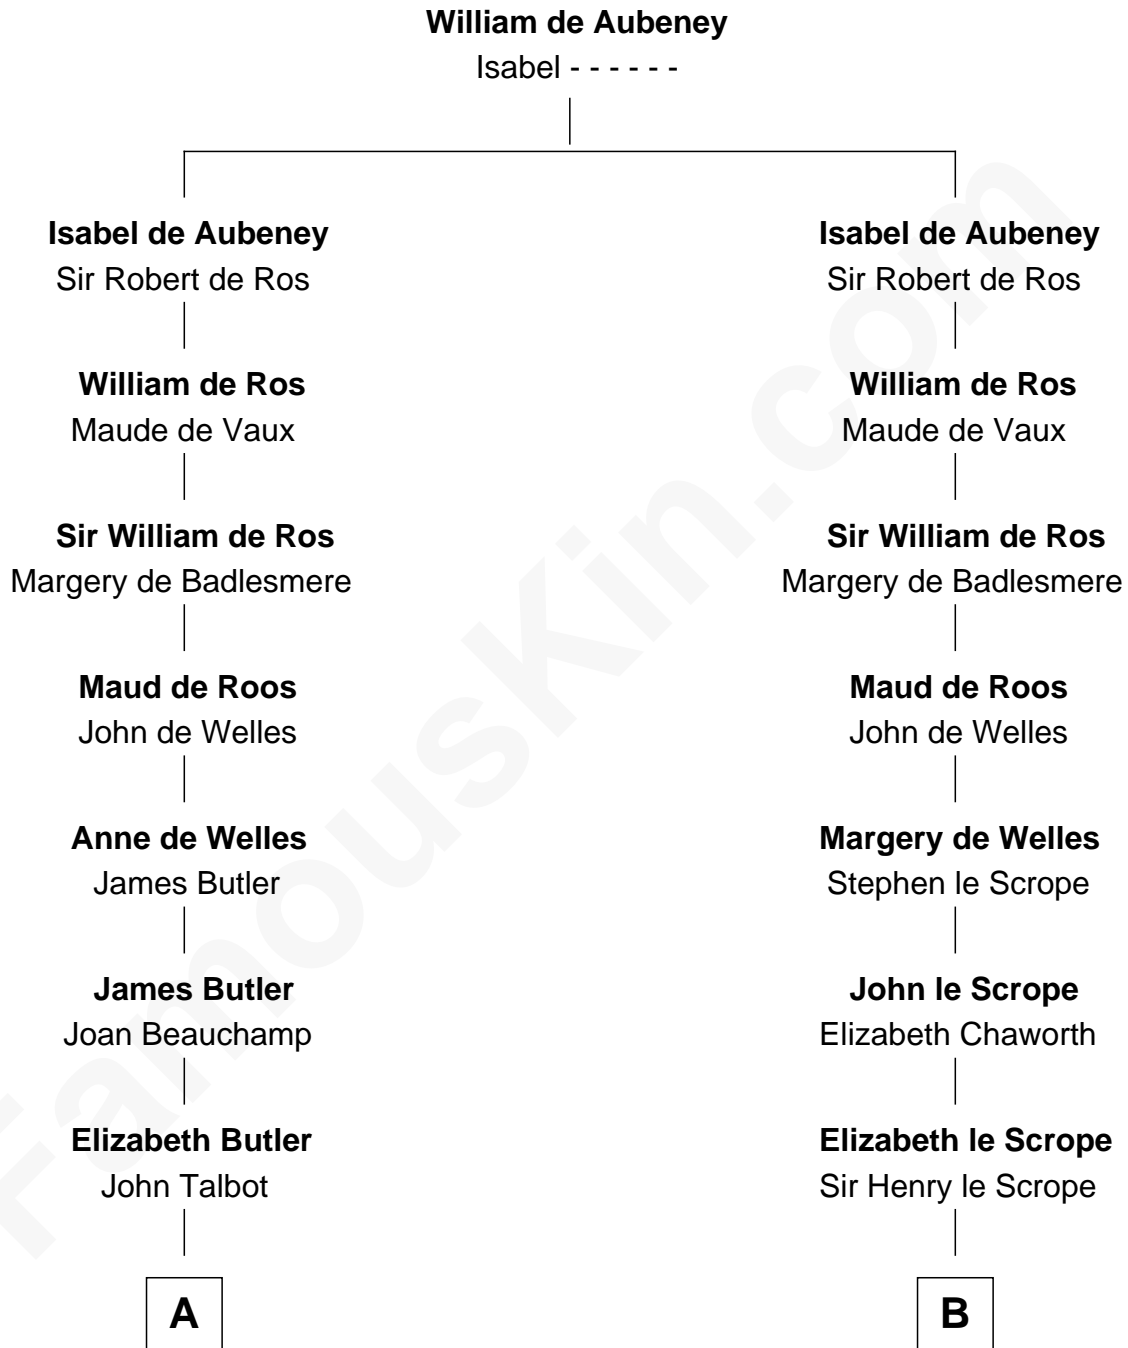

FamousKin.com

Relationship Chart of

Queen Elizabeth II

Queen of the United Kingdom

19th cousin 2 times removed of

Helen Keller

Author and Activist

C

Thomas George Lyon-Bowes

Charlotte Grimstead

Claude Bowes-Lyon

Frances Dora Smith

Claude George Bowes-Lyon

Cecilia Nina Cavendish-Bentinck

Elizabeth Bowes-Lyon

George VI, King of the United Kingdom

Queen Elizabeth II

Queen of the United Kingdom

D

Mary Fairfax Moore

David Keller

Arthur Henley Keller

Kate Adams

Helen Keller