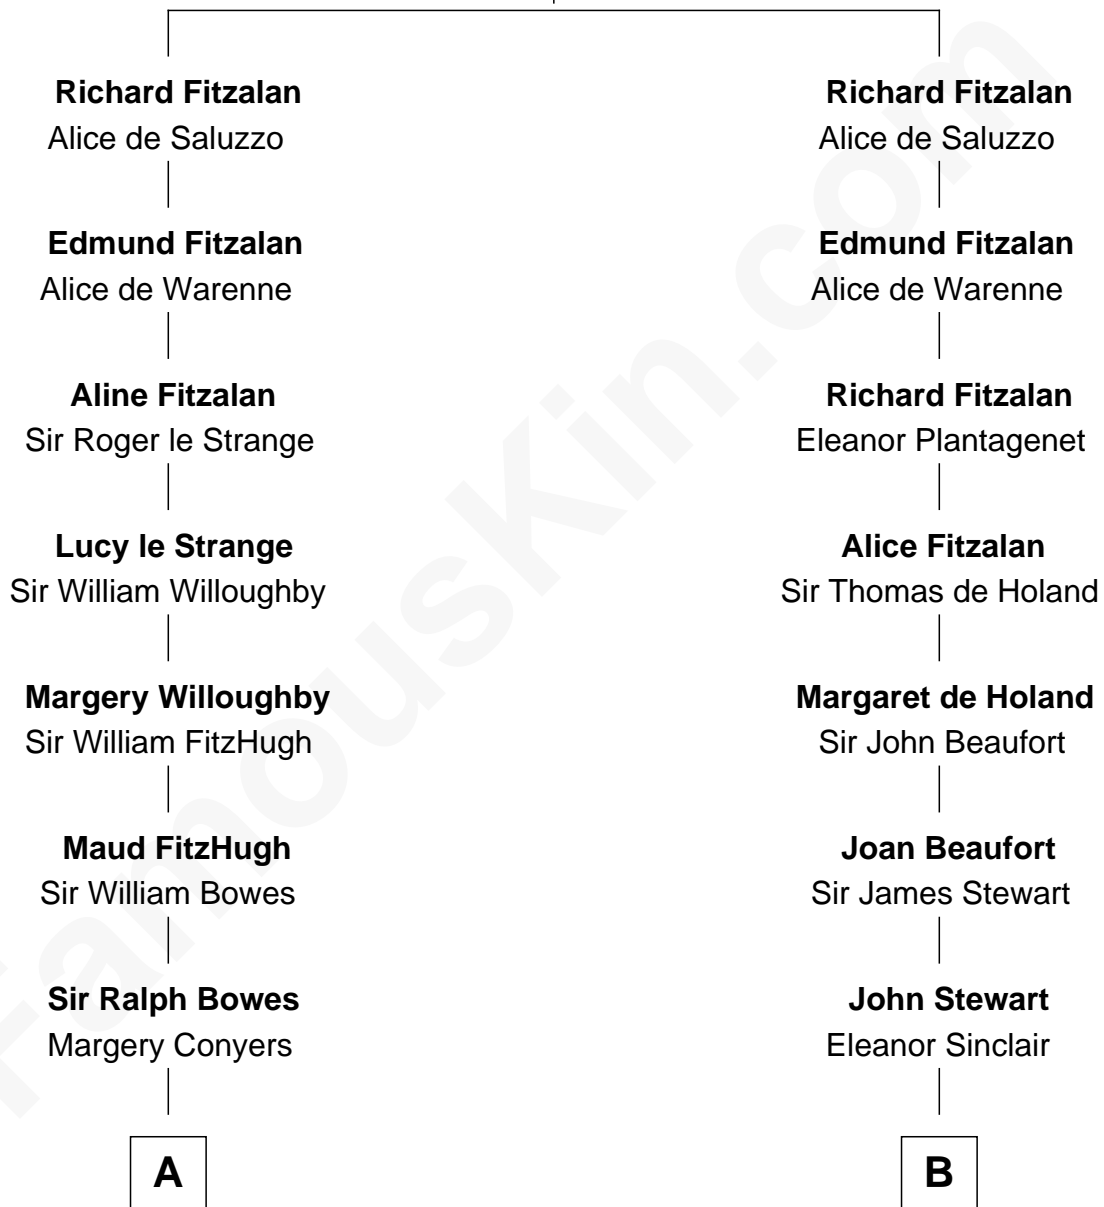

# FamousKin.com Relationship Chart of

**Queen Elizabeth II**

*Queen of the United Kingdom*

18th cousin 1 time removed of

**Helen Keller**

*Author and Activist*

**John Fitzalan**  
Isabel de Mortimer

**C**

**Claude George Bowes-Lyon**  
Cecilia Nina Cavendish-Bentinck

**Elizabeth Bowes-Lyon**  
George VI, King of the United Kingdom

**Queen Elizabeth II**  
*Queen of the United Kingdom*

**D**

**Arthur Henley Keller**  
Kate Adams

**Helen Keller**  
*Author and Activist*

FamousKin.com