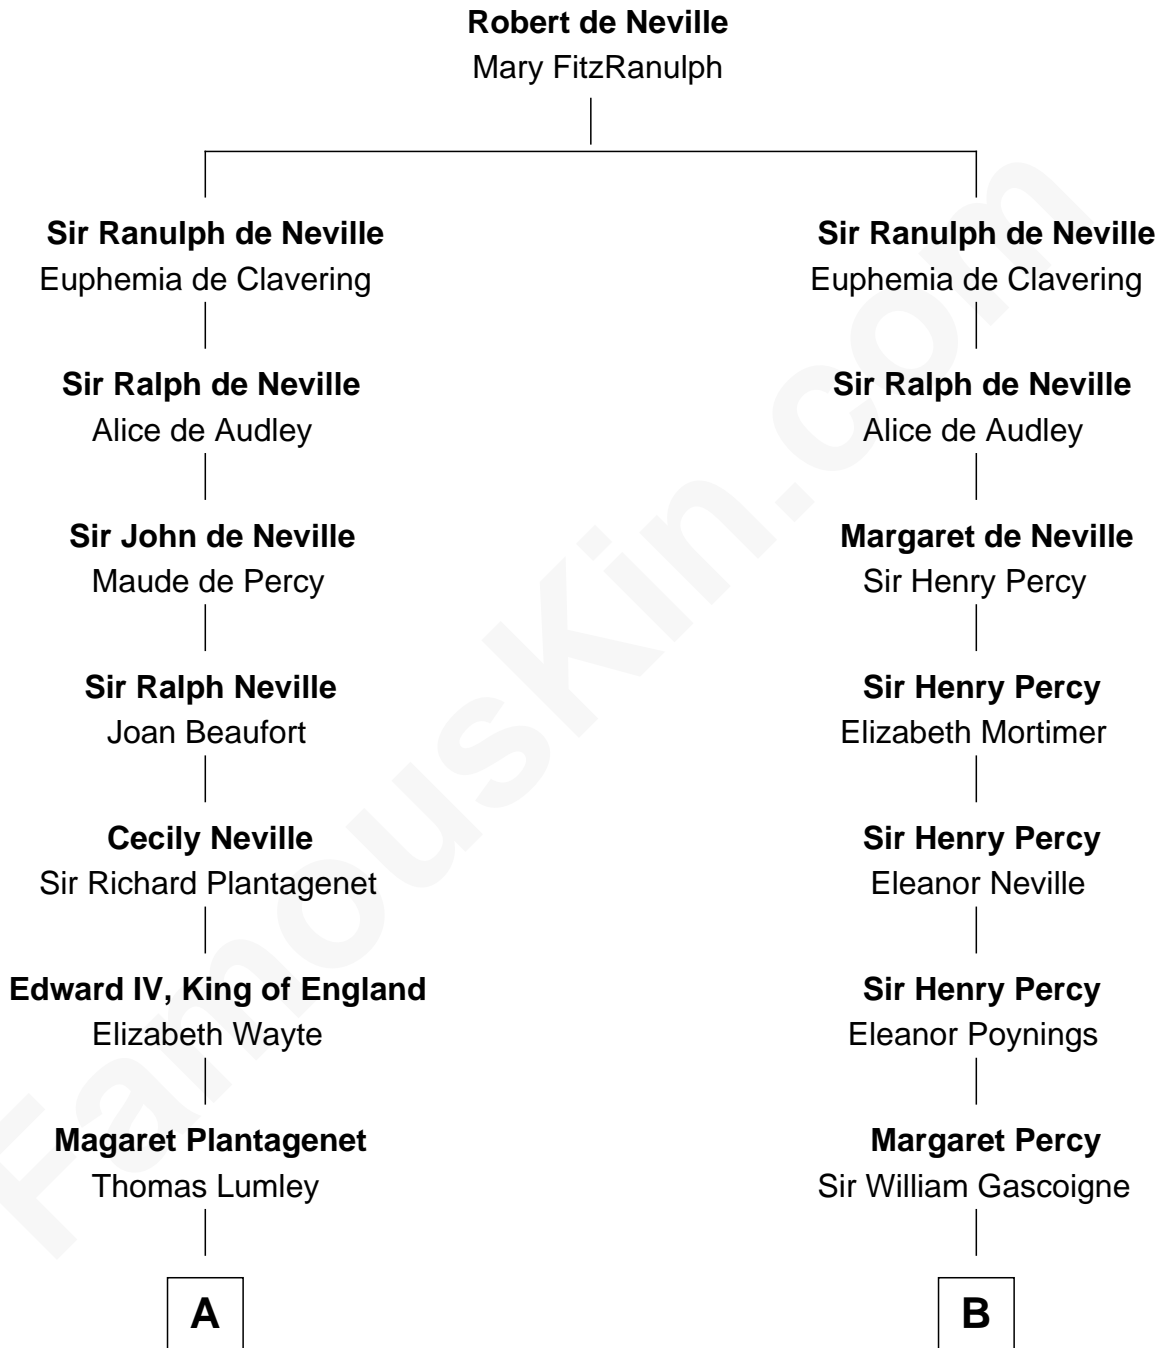

FamousKin.com Relationship Chart of

Queen Elizabeth II

Queen of the United Kingdom

21st cousin of

Charles Dana Gibson

Graphic Artist

C

Thomas George Lyon-Bowes

Charlotte Grimstead

Claude Bowes-Lyon

Frances Dora Smith

Claude George Bowes-Lyon

Cecilia Nina Cavendish-Bentinck

Elizabeth Bowes-Lyon

George VI, King of the United Kingdom

Queen Elizabeth II

Queen of the United Kingdom

D

John Hastings

Lydia Dana

Frances Maria Hastings

Thomas Gibson

Charles Dana Gibson

Abby DeWolf