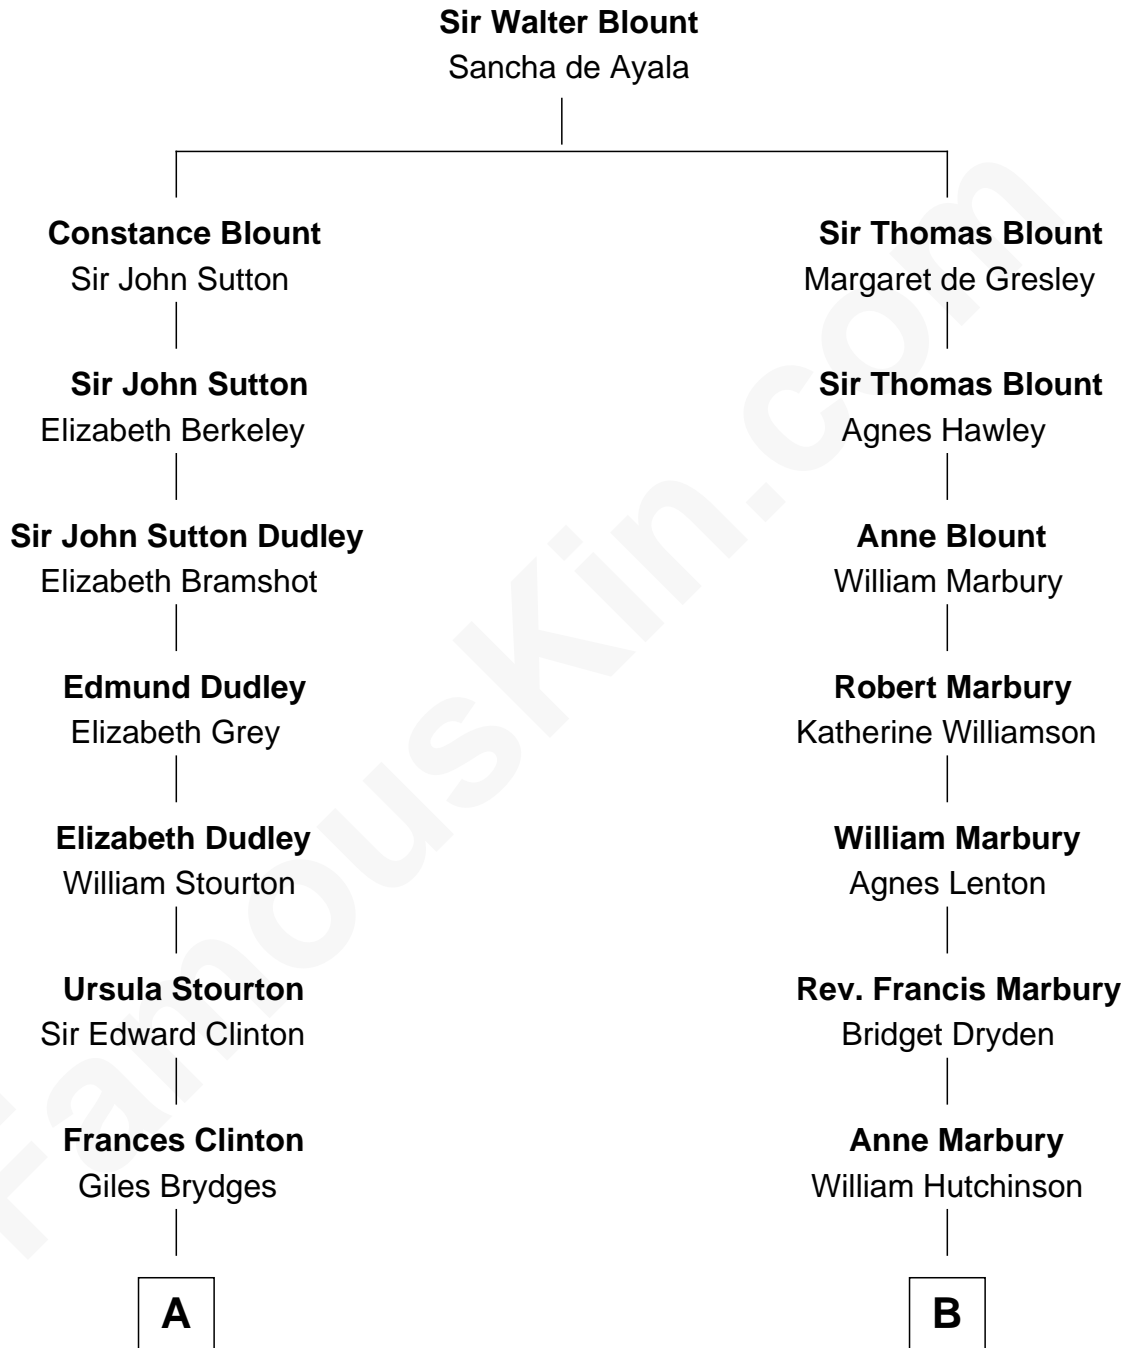

FamousKin.com

Relationship Chart of

Queen Elizabeth II

Queen of the United Kingdom

13th cousin 5 times removed of

Melvil Dewey

Inventor of the Dewey Decimal System

A

Catherine Brydges

Francis Russell

Sir William Russell

Anne Carr

William Russell

Rachel Wriothesley

Rachel Russell

Sir William Cavendish