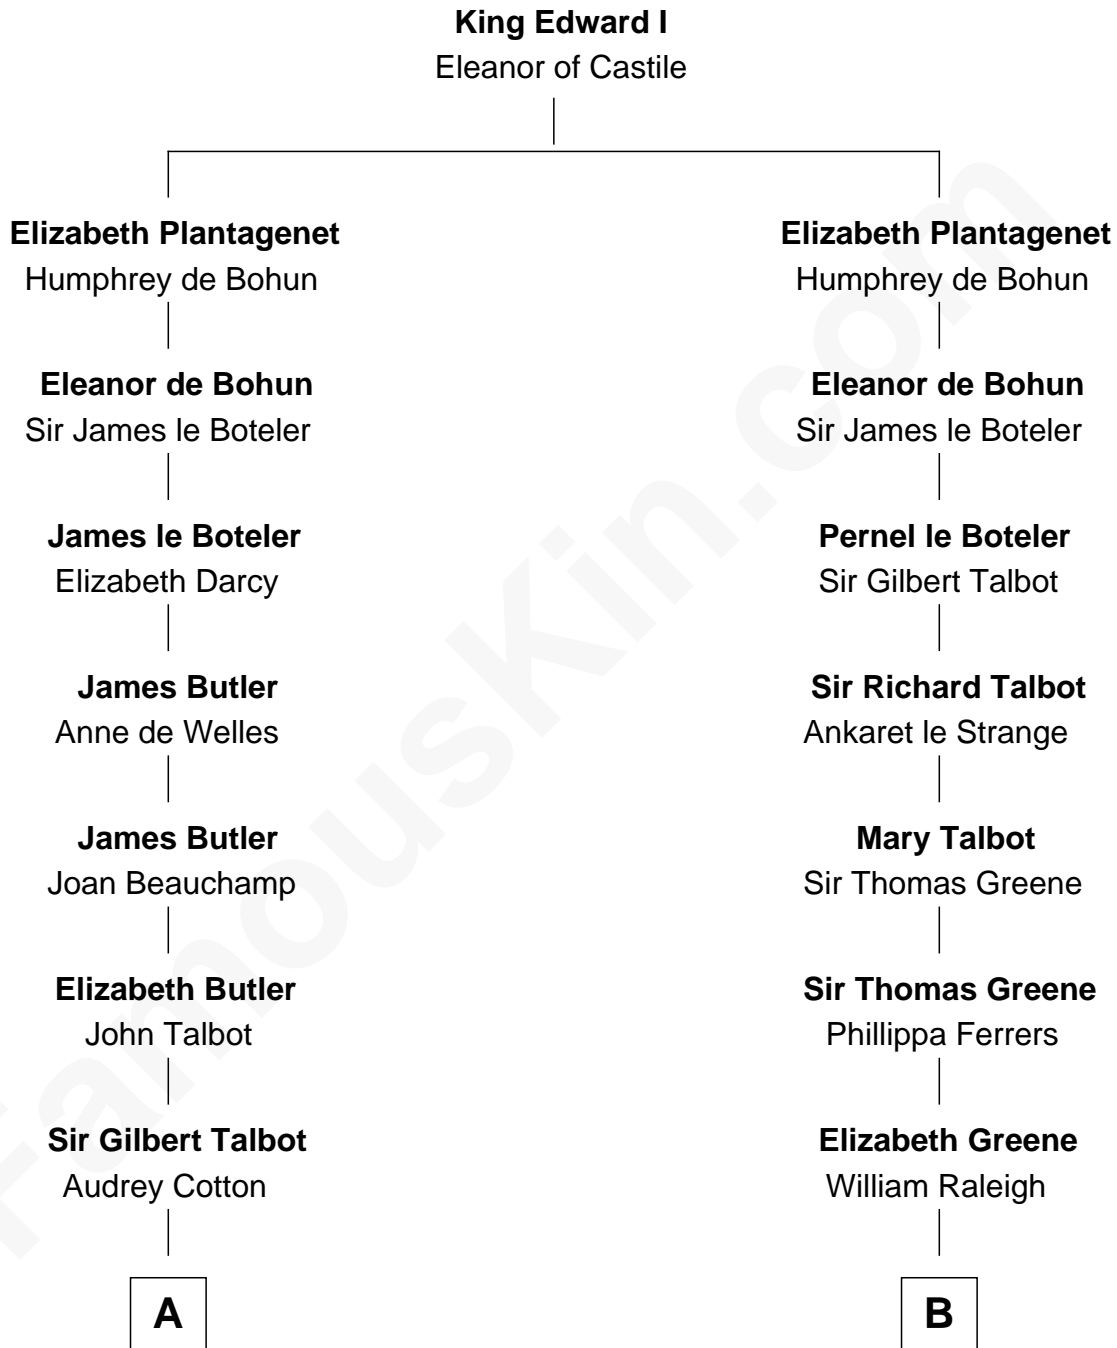

FamousKin.com

Relationship Chart of

Queen Elizabeth II

Queen of the United Kingdom

19th cousin 1 time removed of

Melvil Dewey

Inventor of the Dewey Decimal System

C

Claude Bowes-Lyon

Frances Dora Smith

Claude George Bowes-Lyon

Cecilia Nina Cavendish-Bentinck

Elizabeth Bowes-Lyon

George VI, King of the United Kingdom

Queen Elizabeth II

Queen of the United Kingdom