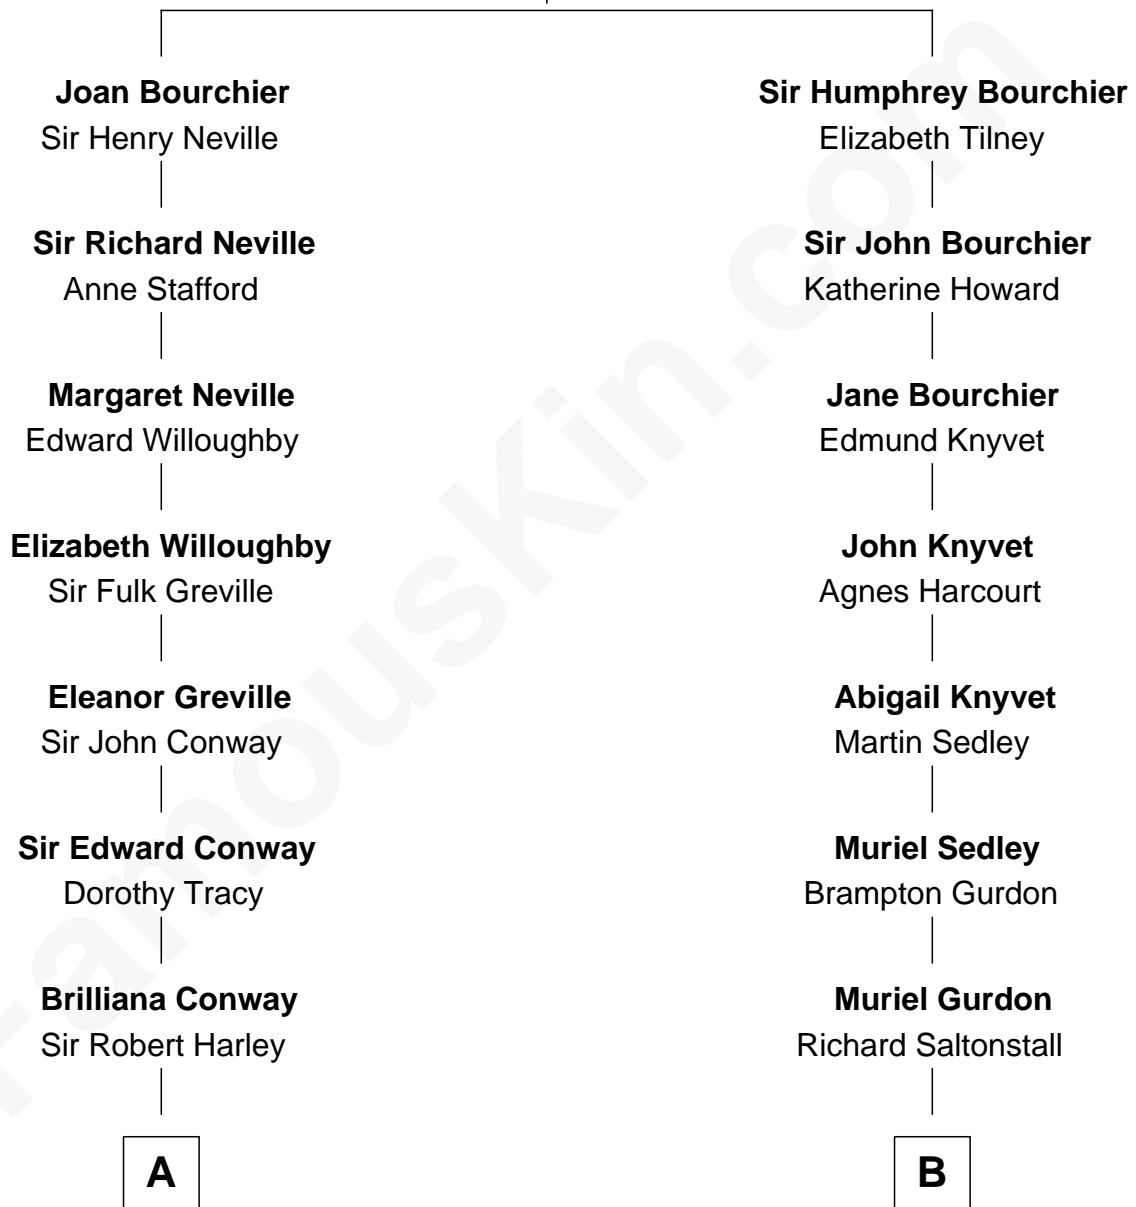

# FamousKin.com Relationship Chart of

**Queen Elizabeth II**

*Queen of the United Kingdom*

14th cousin 2 times removed of

**Leverett Saltonstall**

*55th Governor of Massachusetts*

**Sir John Bouchier**

Margaret Berners

**A**

**Sir Edward Harley**

Abigail Stephens

**Robert Harley**

Elizabeth Foley

**Edward Harley**

Henrietta Cavendish Holles

**Margaret Cavendish Harley**

Claude George Bowes-Lyon

**Elizabeth Bowes-Lyon**

George VI, King of the United Kingdom

**Queen Elizabeth II**

*Queen of the United Kingdom*

**B**

**Nathaniel Saltonstall**

Elizabeth Ward