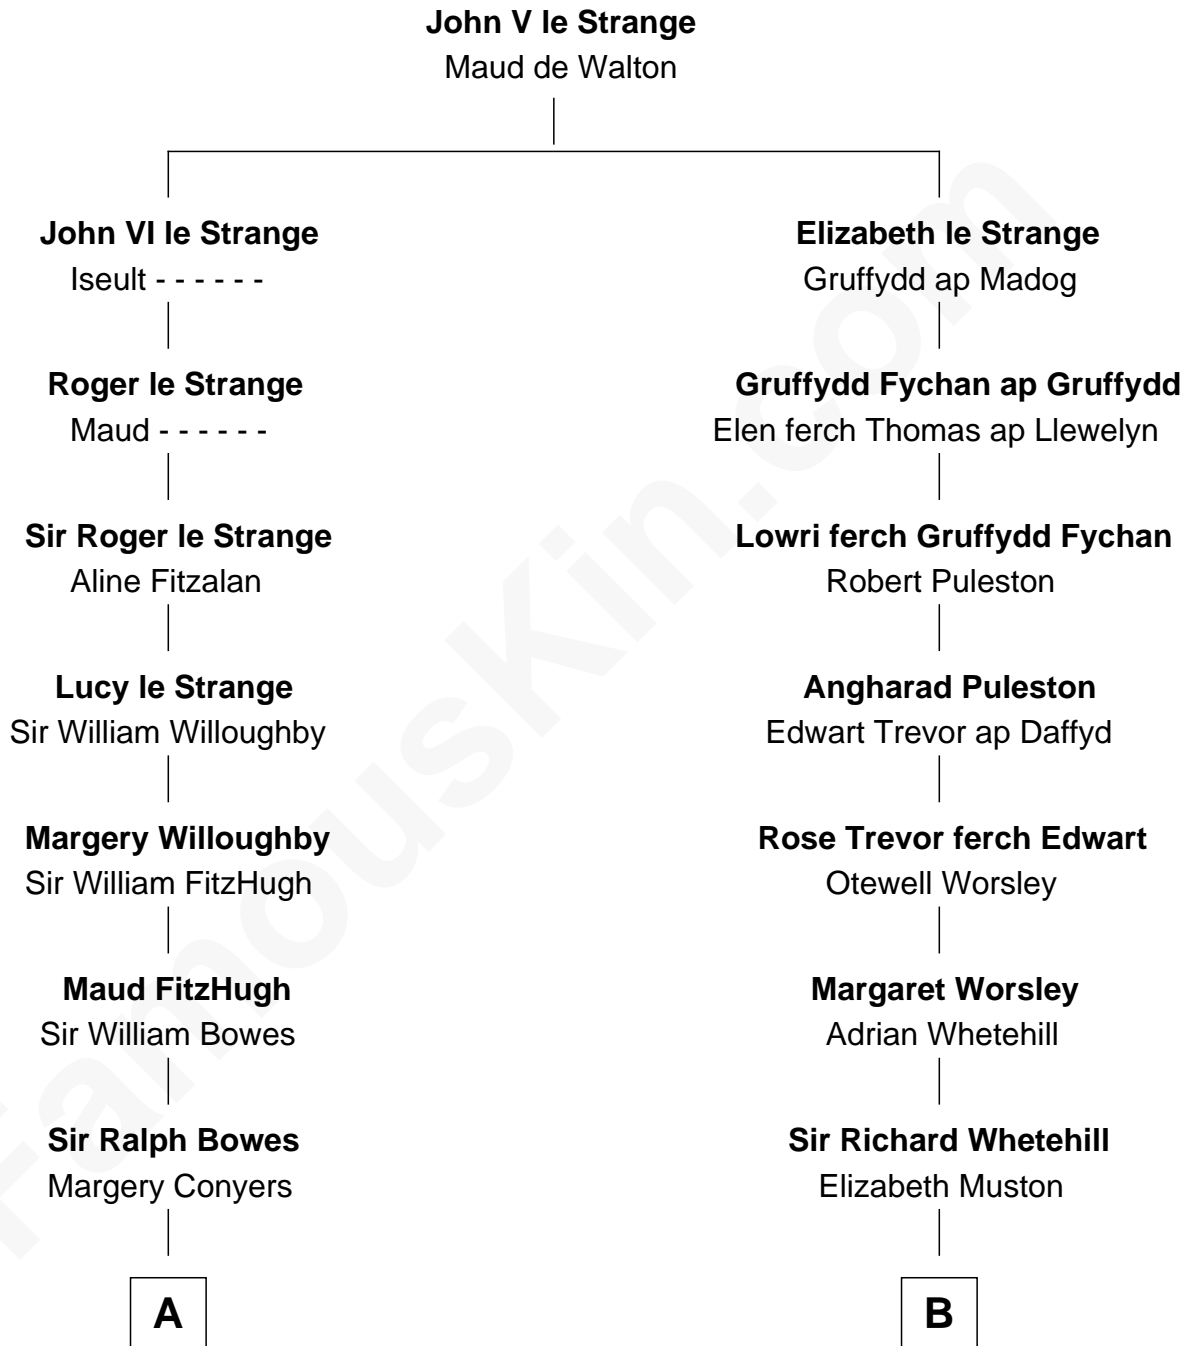

FamousKin.com Relationship Chart of

Queen Elizabeth II

Queen of the United Kingdom

18th cousin 1 time removed of

Leverett Saltonstall

55th Governor of Massachusetts

C

Claude George Bowes-Lyon
Cecilia Nina Cavendish-Bentinck

Elizabeth Bowes-Lyon
George VI, King of the United Kingdom

Queen Elizabeth II
Queen of the United Kingdom

D

Eleanor Brooks
Richard Middlecott Saltonstall

Leverett Saltonstall
55th Governor of Massachusetts