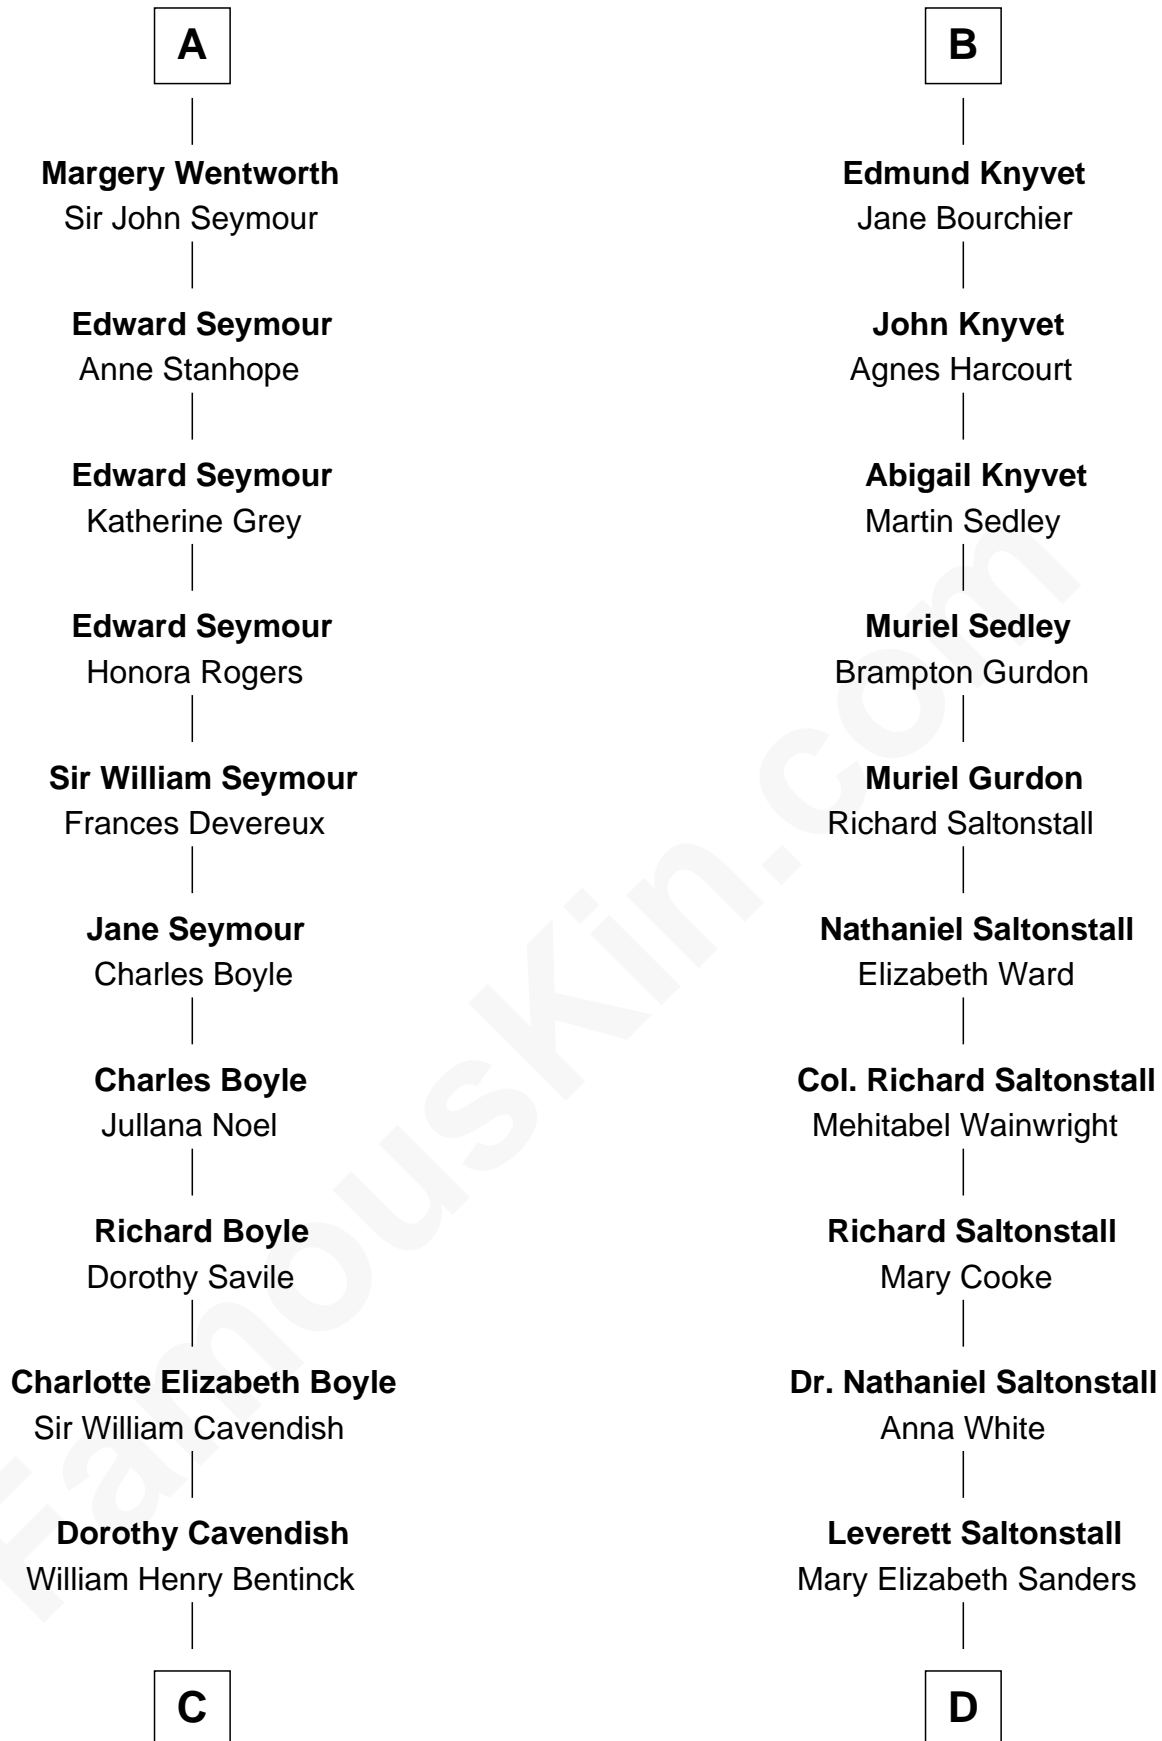

FamousKin.com Relationship Chart of

Queen Elizabeth II

Queen of the United Kingdom

19th cousin 2 times removed of

Leverett Saltonstall

55th Governor of Massachusetts

Sir Henry de Hastings

Joan de Cantilupe

Isabel de Valence

Elizabeth de Hastings

Sir Roger de Grey

Sir Reynold de Grey

Eleanor le Strange

Sir Reynold Grey

Margaret de Ros

Sir John Grey

Constance de Holand

Alice Grey

Sir William Knyvet

Sir Edmund Knyvet

Eleanor Tyrrel

B

C

D