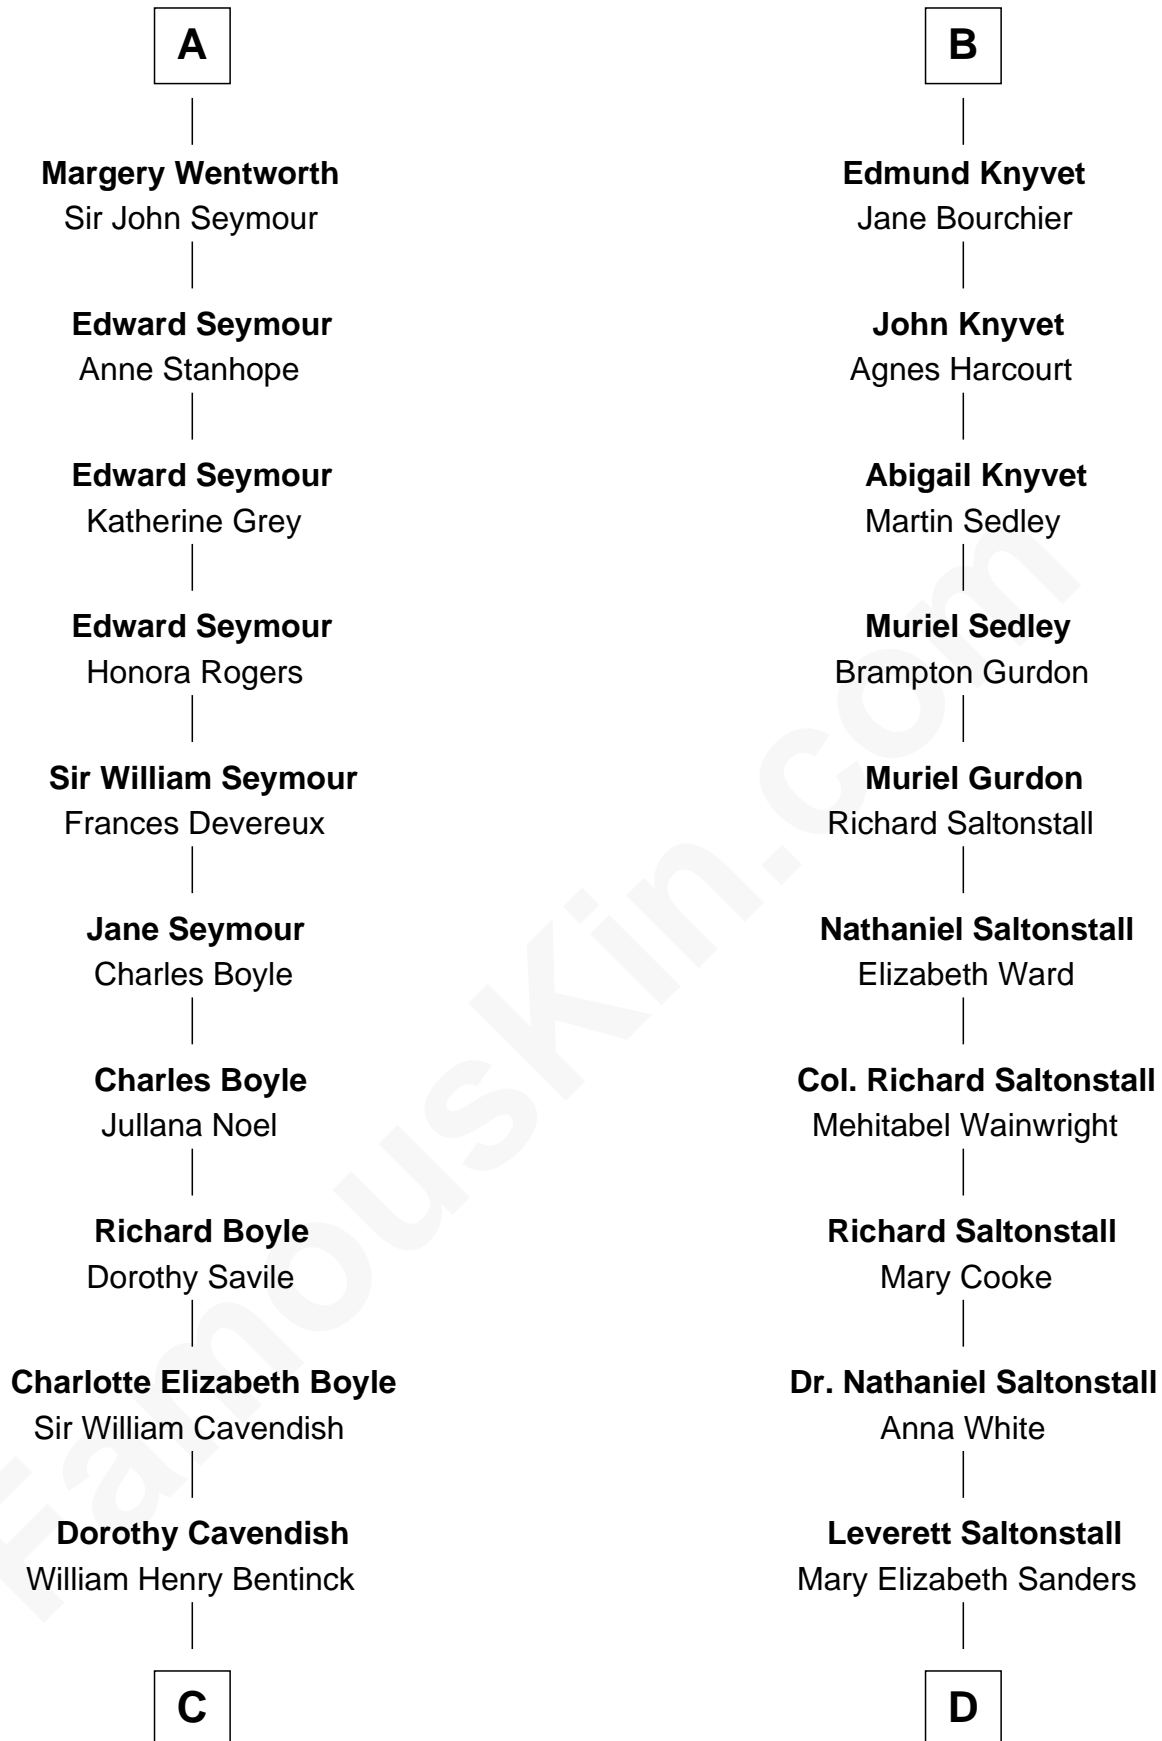

# FamousKin.com Relationship Chart of

**Queen Elizabeth II**

*Queen of the United Kingdom*

19th cousin 2 times removed of

**Leverett Saltonstall**

*55th Governor of Massachusetts*

**Sir William de Valence**

**Isabel de Valence**

Sir John de Hastings

**Elizabeth de Hastings**

Sir Roger de Grey

**Sir Reynold de Grey**

Eleanor le Strange

**Sir Reynold Grey**

Margaret de Ros

**Sir John Grey**

Constance de Holand

**Alice Grey**

Sir William Knyvet

**Sir Edmund Knyvet**

Eleanor Tyrrel

**B**

**C**

Eleanor Brooks

**Cecilia Nina Cavendish-Bentinck**

Claude George Bowes-Lyon

**Leverett Saltonstall**

*55th Governor of Massachusetts*

**Elizabeth Bowes-Lyon**

George VI, King of the United Kingdom

**Queen Elizabeth II**