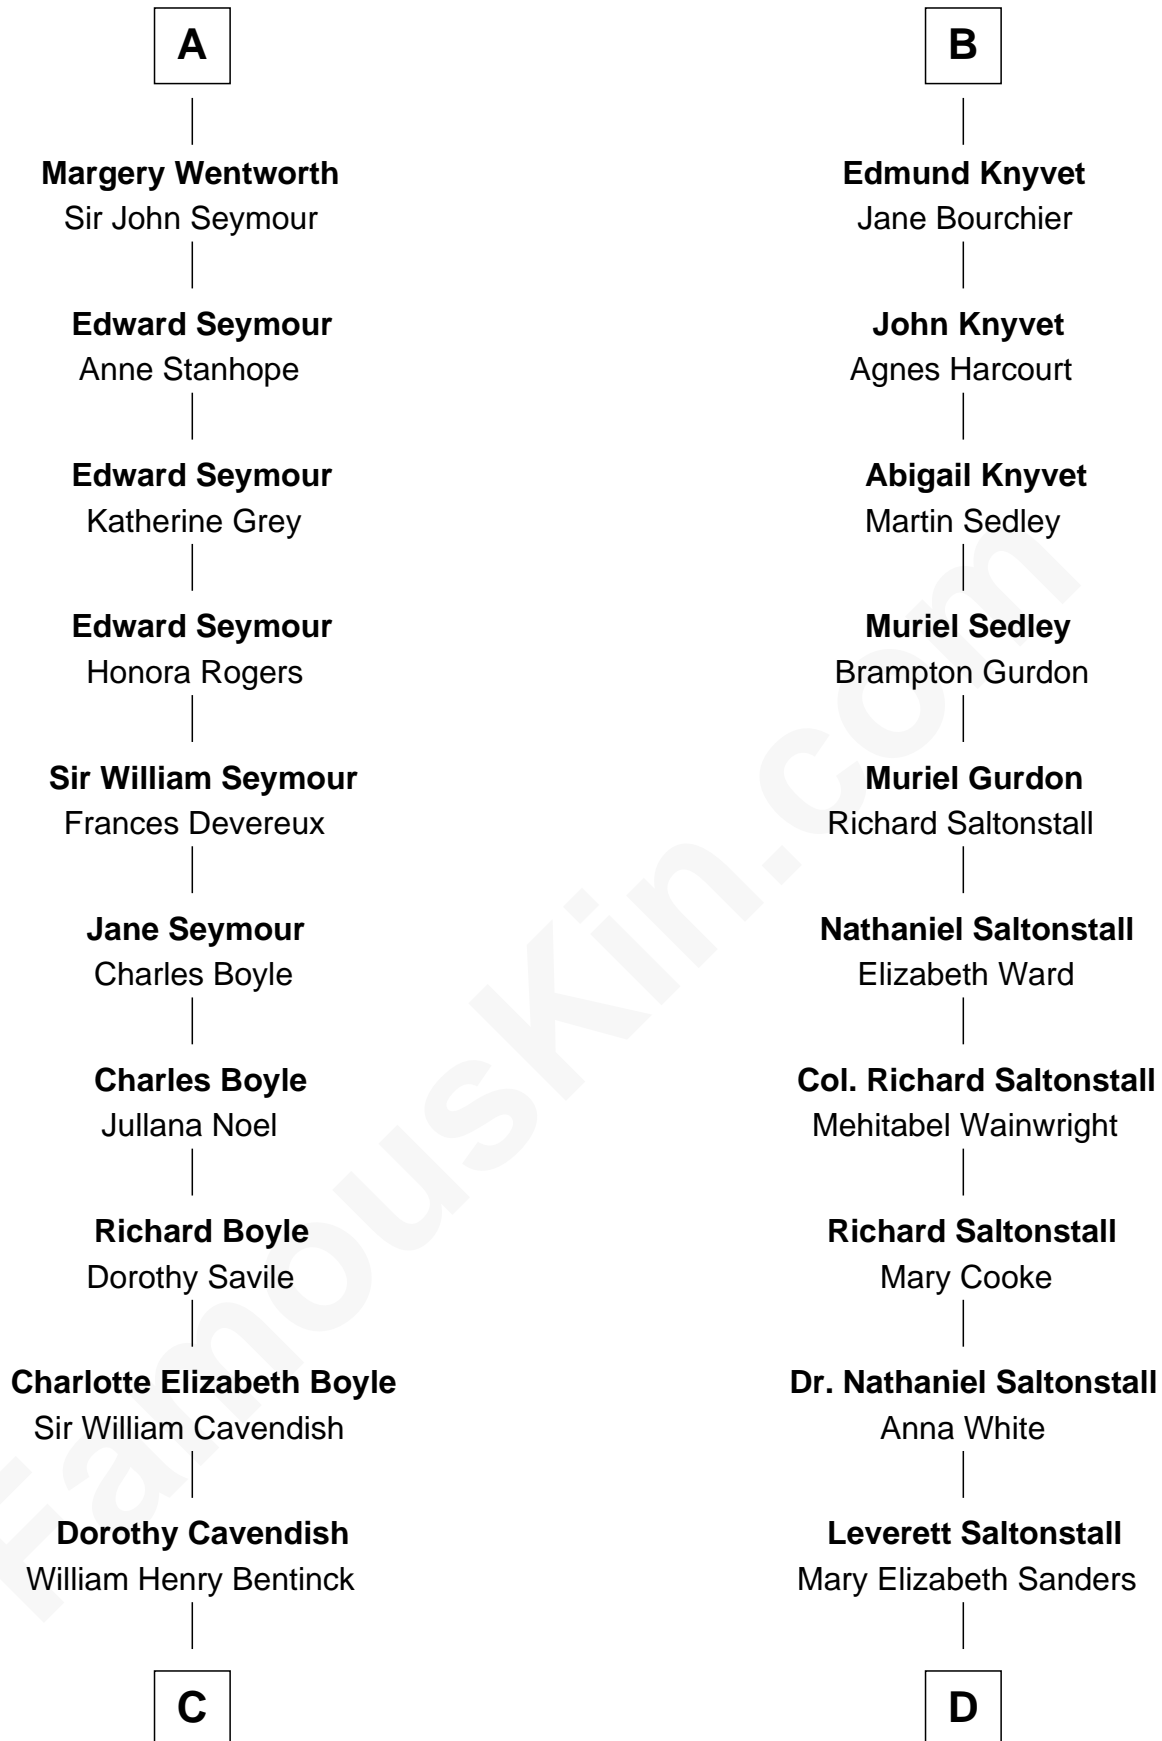

# FamousKin.com Relationship Chart of

**Queen Elizabeth II**

*Queen of the United Kingdom*

19th cousin 2 times removed of

**Leverett Saltonstall**

*55th Governor of Massachusetts*

**Sir Roger de Herdeburgh**

Ida de Odingsells

**Ela Herdeburgh**  
Sir William de Boteler

**Ankaret le Boteler**  
John le Strange

**Eleanor le Strange**  
Sir Reynold de Grey

**Ida Grey**  
John Cokayne

**Elizabeth Cokayne**  
Sir Laurence Cheney

**Elizabeth Cheney**  
Sir John Say

**Anne Say**  
Sir Henry Wentworth

**A**

**Ela Herdeburgh**  
Sir William de Boteler

**Ankaret le Boteler**  
John le Strange

**Eleanor le Strange**  
Sir Reynold de Grey

**Sir Reynold Grey**  
Margaret de Ros

**Sir John Grey**  
Constance de Holand

**Alice Grey**  
Sir William Knyvet

**Sir Edmund Knyvet**  
Eleanor Tyrrel

**B**

**C**

**D**

**Charles Augustus Cavendish-Bentinck**