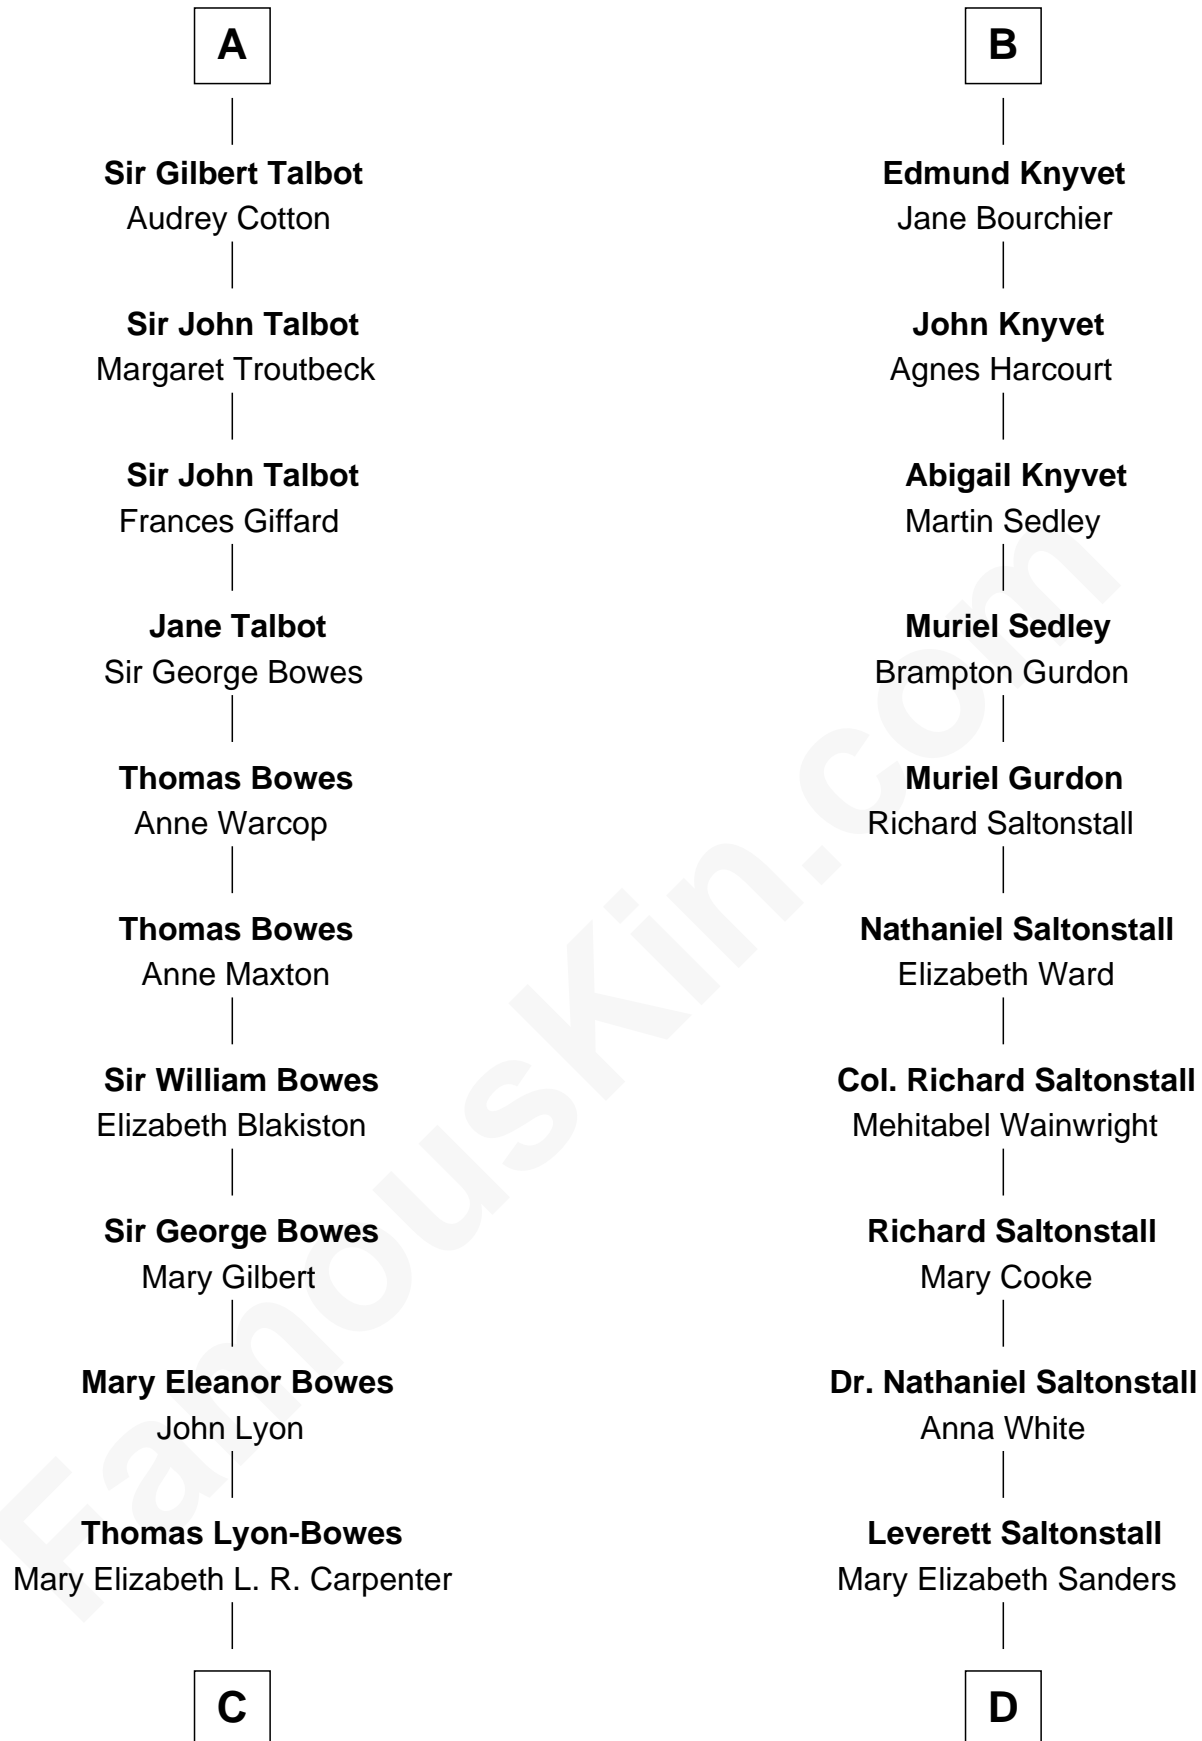

# FamousKin.com Relationship Chart of

**Queen Elizabeth II**

*Queen of the United Kingdom*

19th cousin 2 times removed of

**Leverett Saltonstall**

*55th Governor of Massachusetts*

**C**

**Thomas George Lyon-Bowes**

Charlotte Grimstead

**Claude Bowes-Lyon**

Frances Dora Smith

**Claude George Bowes-Lyon**

Cecilia Nina Cavendish-Bentinck

**Elizabeth Bowes-Lyon**

George VI, King of the United Kingdom

**Queen Elizabeth II**

*Queen of the United Kingdom*

**D**

**Leverett Saltonstall**

Rose Smith Lee

**Richard Middlecott Saltonstall**

Eleanor Brooks

**Leverett Saltonstall**

*55th Governor of Massachusetts*