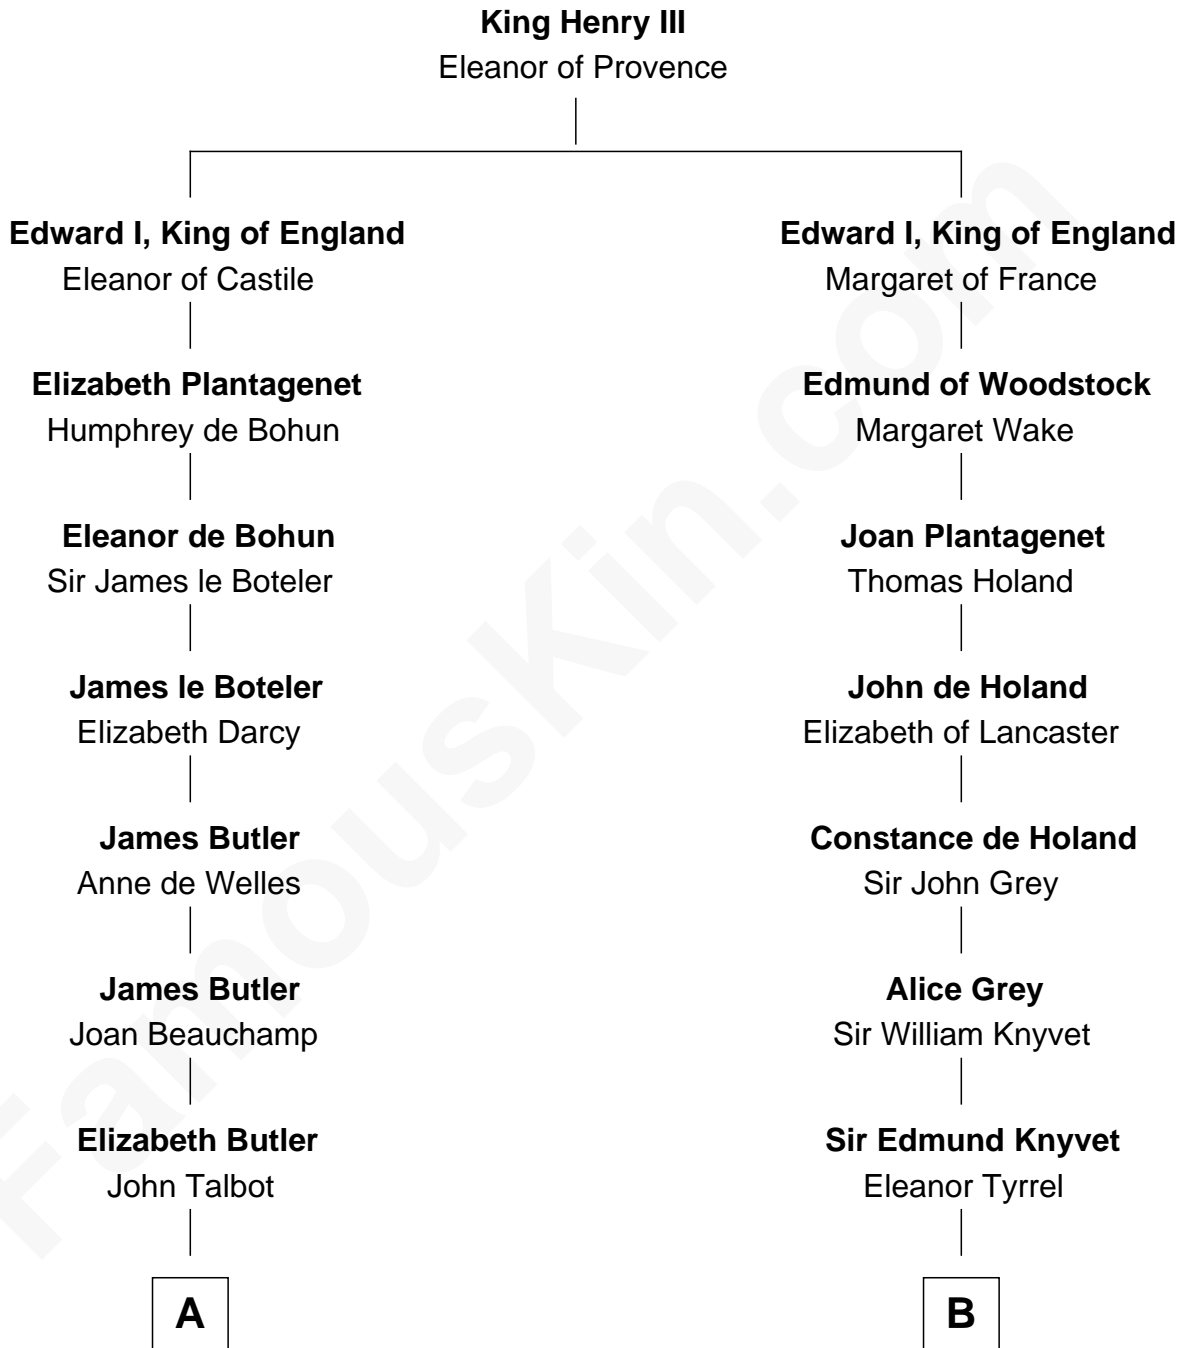

# FamousKin.com Relationship Chart of

**Queen Elizabeth II**

*Queen of the United Kingdom*

19th cousin 2 times removed of

**Leverett Saltonstall**

*55th Governor of Massachusetts*

**C**

**Thomas George Lyon-Bowes**

Charlotte Grimstead

**Claude Bowes-Lyon**

Frances Dora Smith

**Claude George Bowes-Lyon**

Cecilia Nina Cavendish-Bentinck

**Elizabeth Bowes-Lyon**

George VI, King of the United Kingdom

**Queen Elizabeth II**

*Queen of the United Kingdom*

**D**

**Leverett Saltonstall**

Rose Smith Lee

**Richard Middlecott Saltonstall**

Eleanor Brooks

**Leverett Saltonstall**

*55th Governor of Massachusetts*