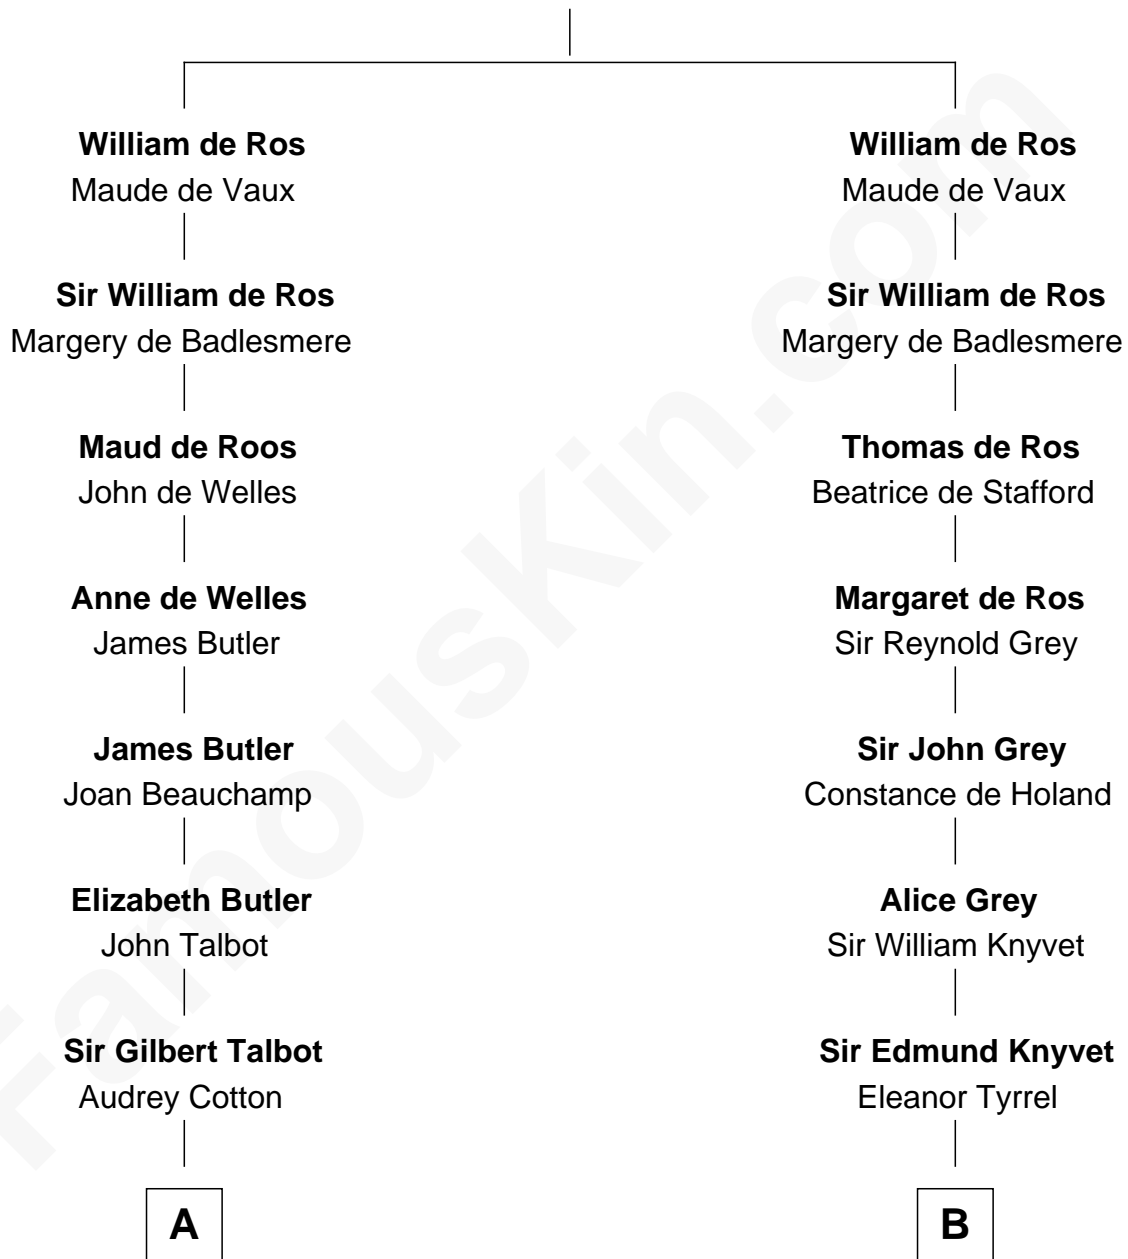

FamousKin.com Relationship Chart of

Queen Elizabeth II

Queen of the United Kingdom

19th cousin 1 time removed of

Leverett Saltonstall

55th Governor of Massachusetts

Sir Robert de Ros

Isabel de Aubeney

C

Claude Bowes-Lyon

Frances Dora Smith

Claude George Bowes-Lyon

Cecilia Nina Cavendish-Bentinck

Elizabeth Bowes-Lyon

George VI, King of the United Kingdom

Queen Elizabeth II

Queen of the United Kingdom

D

Leverett Saltonstall

Rose Smith Lee

Richard Middlecott Saltonstall

Eleanor Brooks

Leverett Saltonstall

55th Governor of Massachusetts