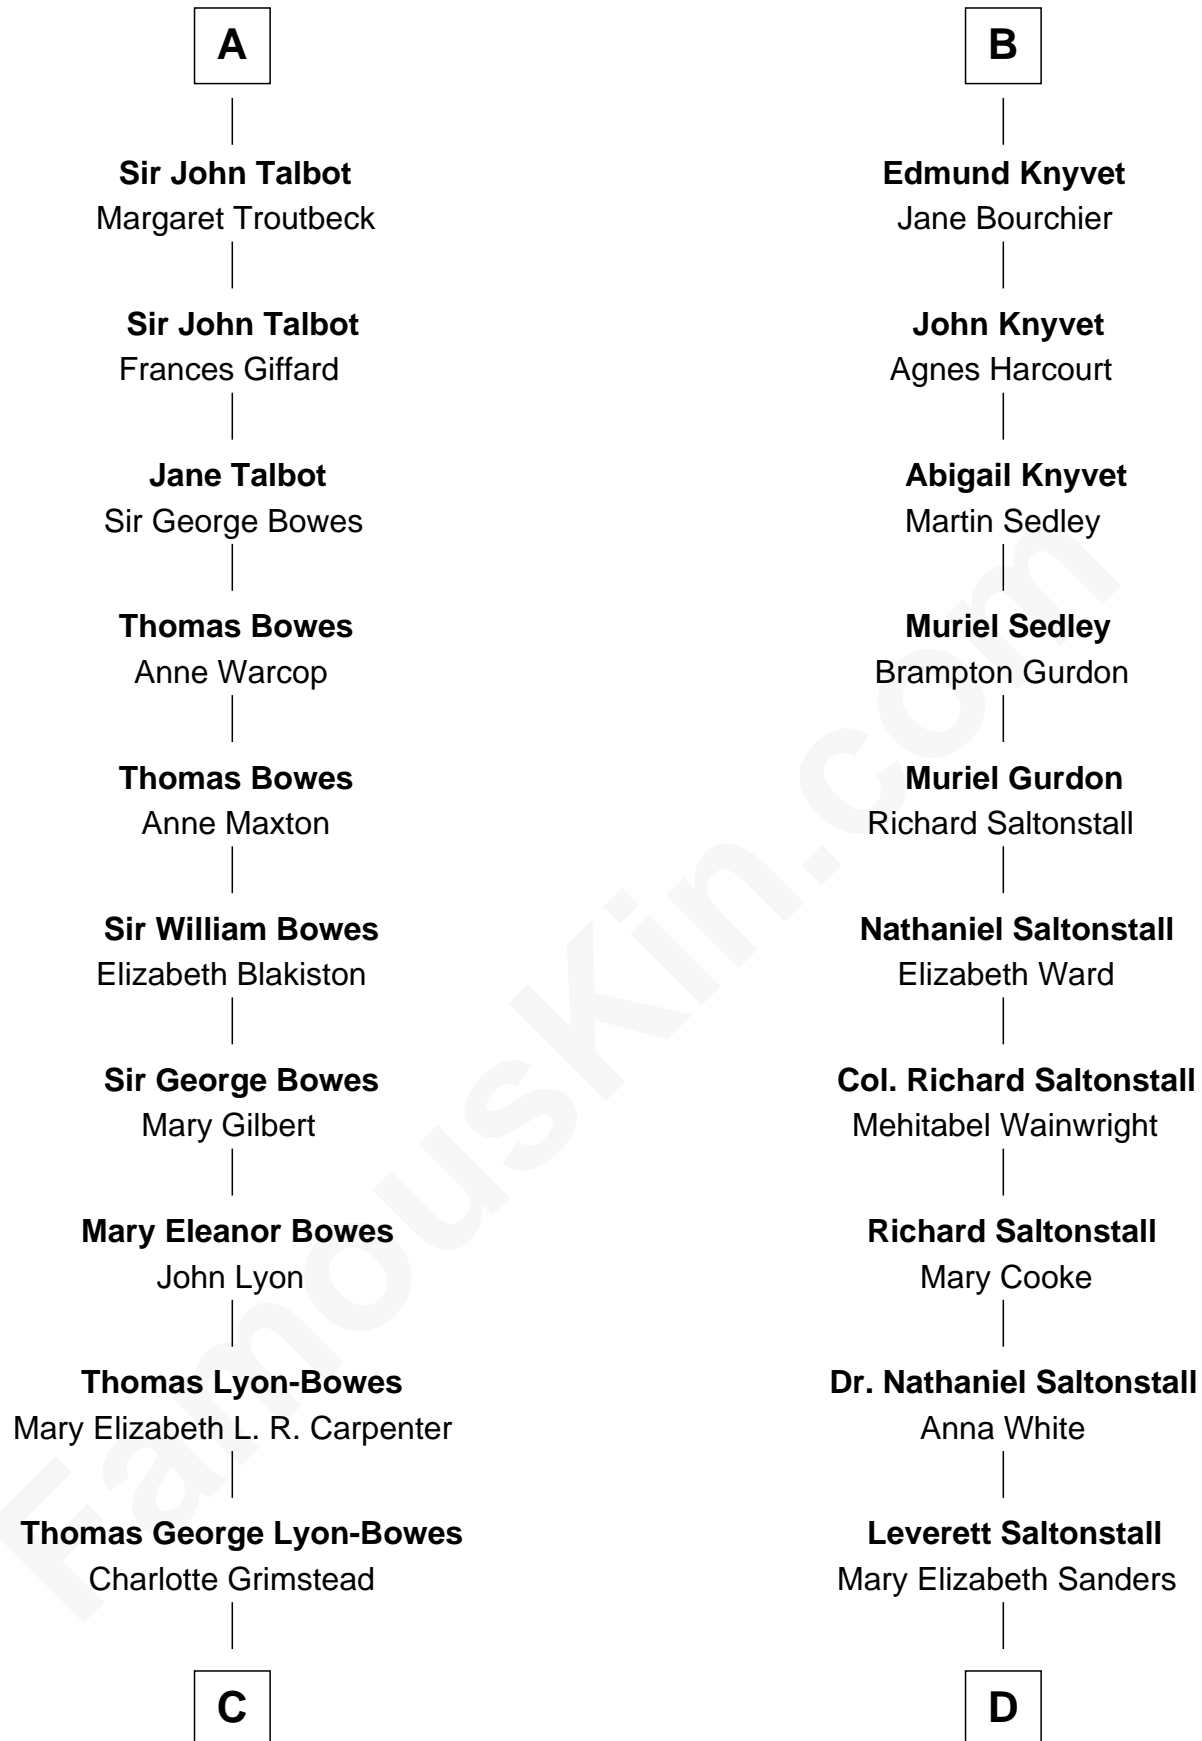

# FamousKin.com Relationship Chart of

**Queen Elizabeth II**

*Queen of the United Kingdom*

19th cousin 1 time removed of

**Leverett Saltonstall**

*55th Governor of Massachusetts*

**John de Vaux**

**C**

**Claude Bowes-Lyon**

Frances Dora Smith

**Claude George Bowes-Lyon**

Cecilia Nina Cavendish-Bentinck

**Elizabeth Bowes-Lyon**

George VI, King of the United Kingdom

**Queen Elizabeth II**

*Queen of the United Kingdom*

**D**

**Leverett Saltonstall**

Rose Smith Lee

**Richard Middlecott Saltonstall**

Eleanor Brooks

**Leverett Saltonstall**

*55th Governor of Massachusetts*