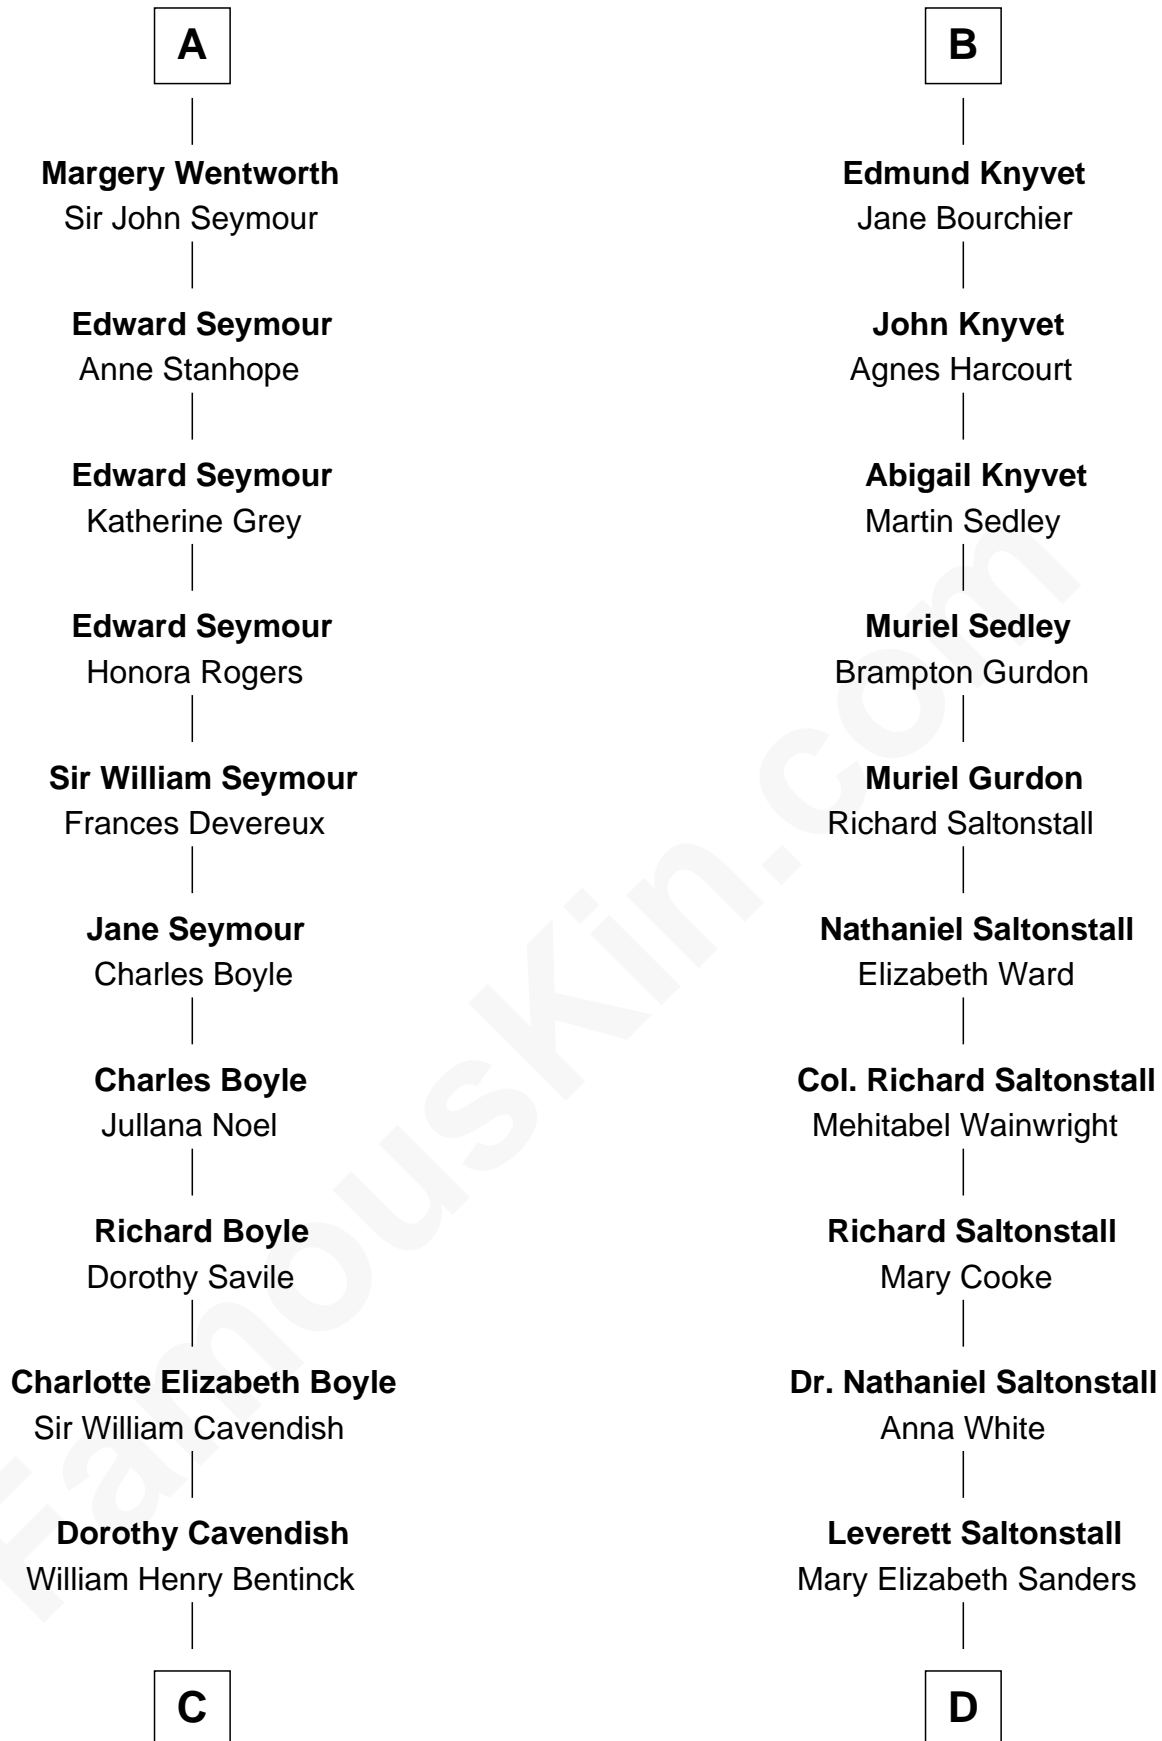

FamousKin.com Relationship Chart of

Queen Elizabeth II

Queen of the United Kingdom

19th cousin 2 times removed of

Leverett Saltonstall

55th Governor of Massachusetts

Sir John de Verdun

Eleanor de Bohun

Richard Middlecott Saltonstall

Eleanor Brooks

Cecilia Nina Cavendish-Bentinck

Claude George Bowes-Lyon

Leverett Saltonstall

55th Governor of Massachusetts

Elizabeth Bowes-Lyon

George VI, King of the United Kingdom