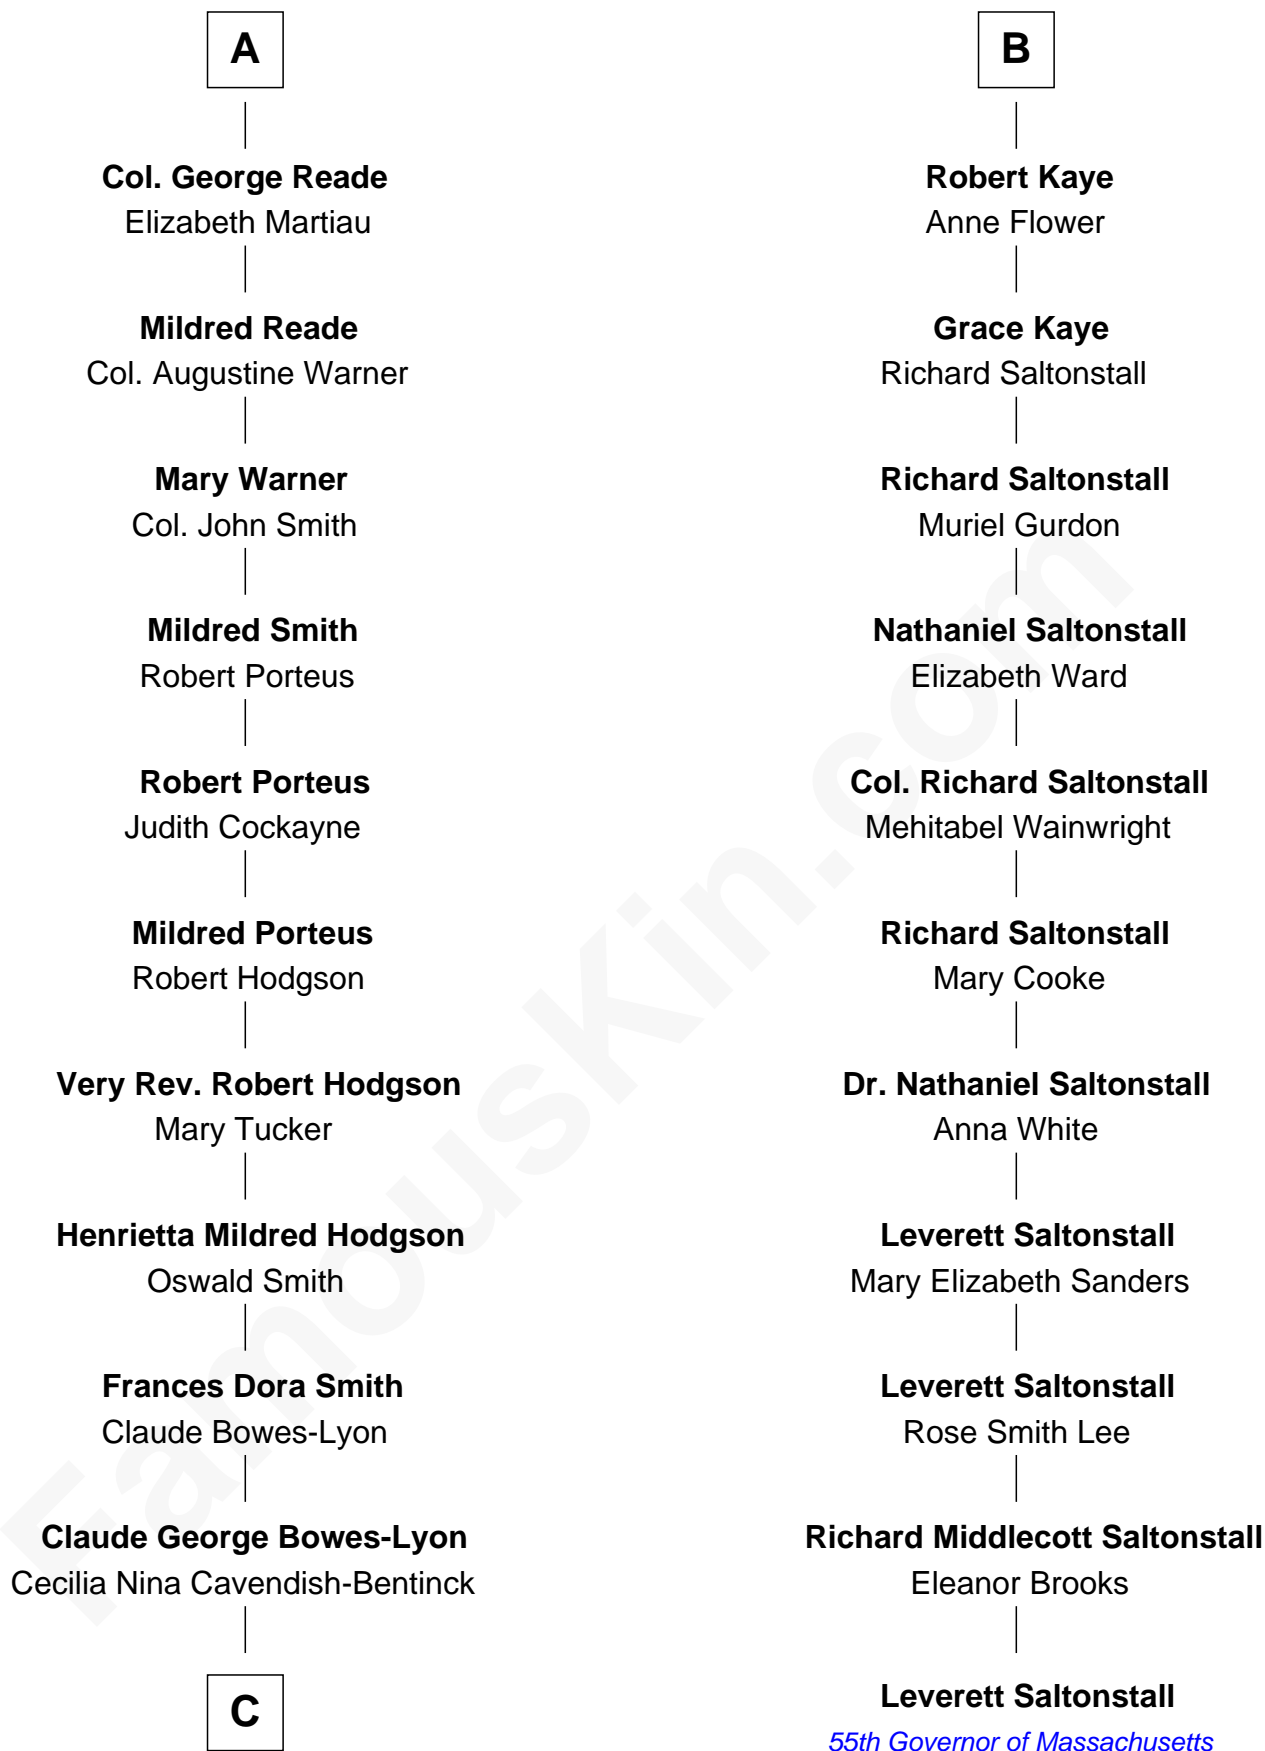

FamousKin.com Relationship Chart of

Queen Elizabeth II

Queen of the United Kingdom

17th cousin 1 time removed of

Leverett Saltonstall

55th Governor of Massachusetts

William Pert
Joan le Scrope

Elizabeth Bowes-Lyon

George VI, King of the United Kingdom

Queen Elizabeth II

Queen of the United Kingdom

FamousKin.com