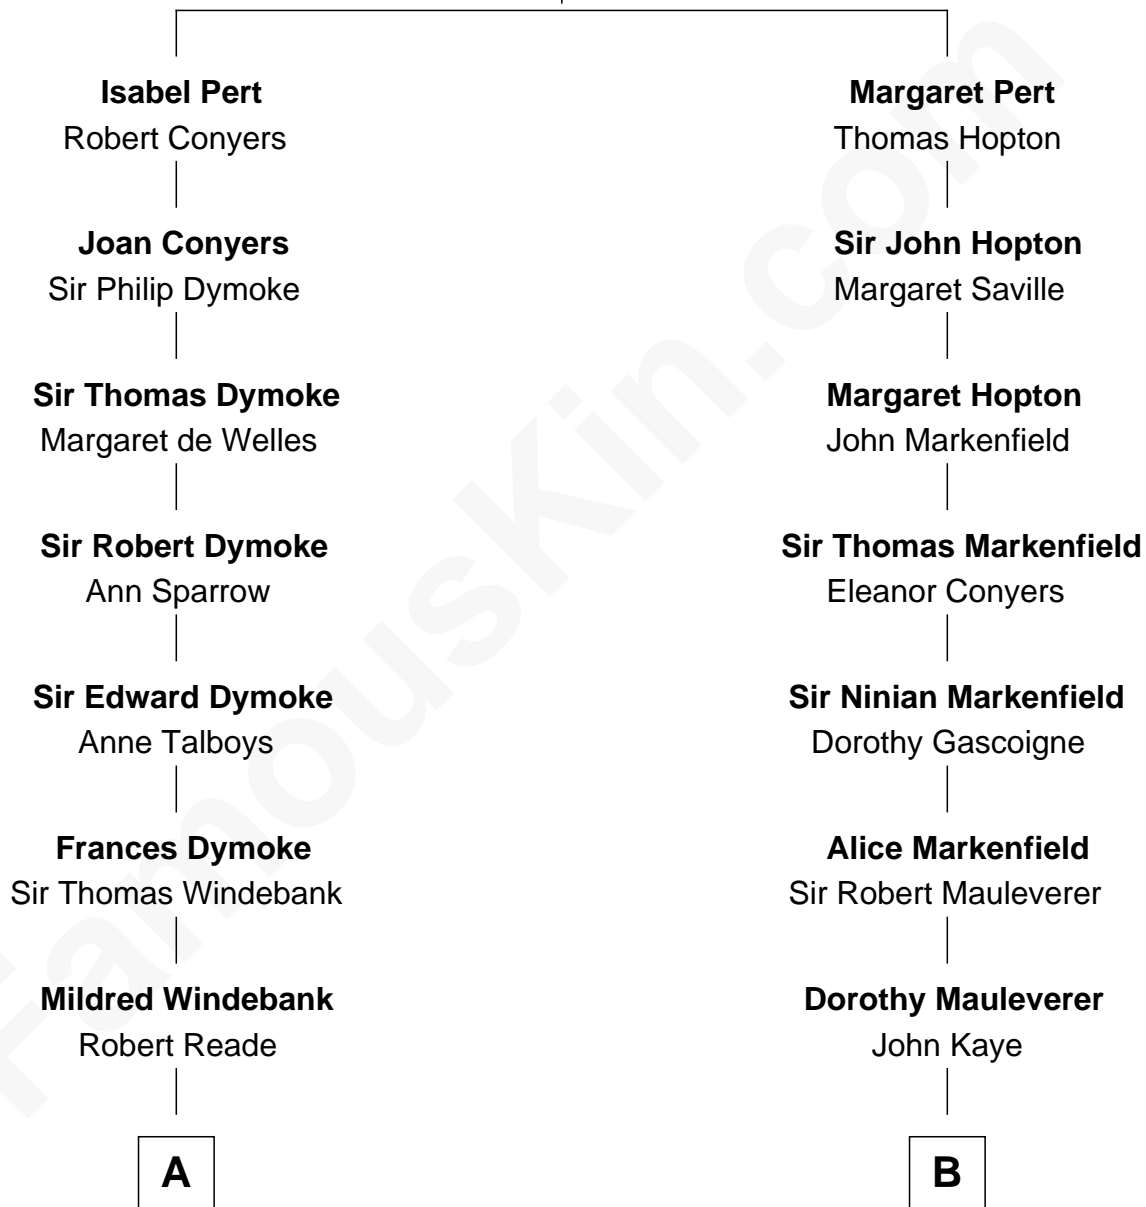

FamousKin.com Relationship Chart of

Queen Elizabeth II

Queen of the United Kingdom

17th cousin 1 time removed of

Leverett Saltonstall

55th Governor of Massachusetts

William Pert
Joan le Scrope

Elizabeth Bowes-Lyon

George VI, King of the United Kingdom

Queen Elizabeth II

Queen of the United Kingdom

FamousKin.com