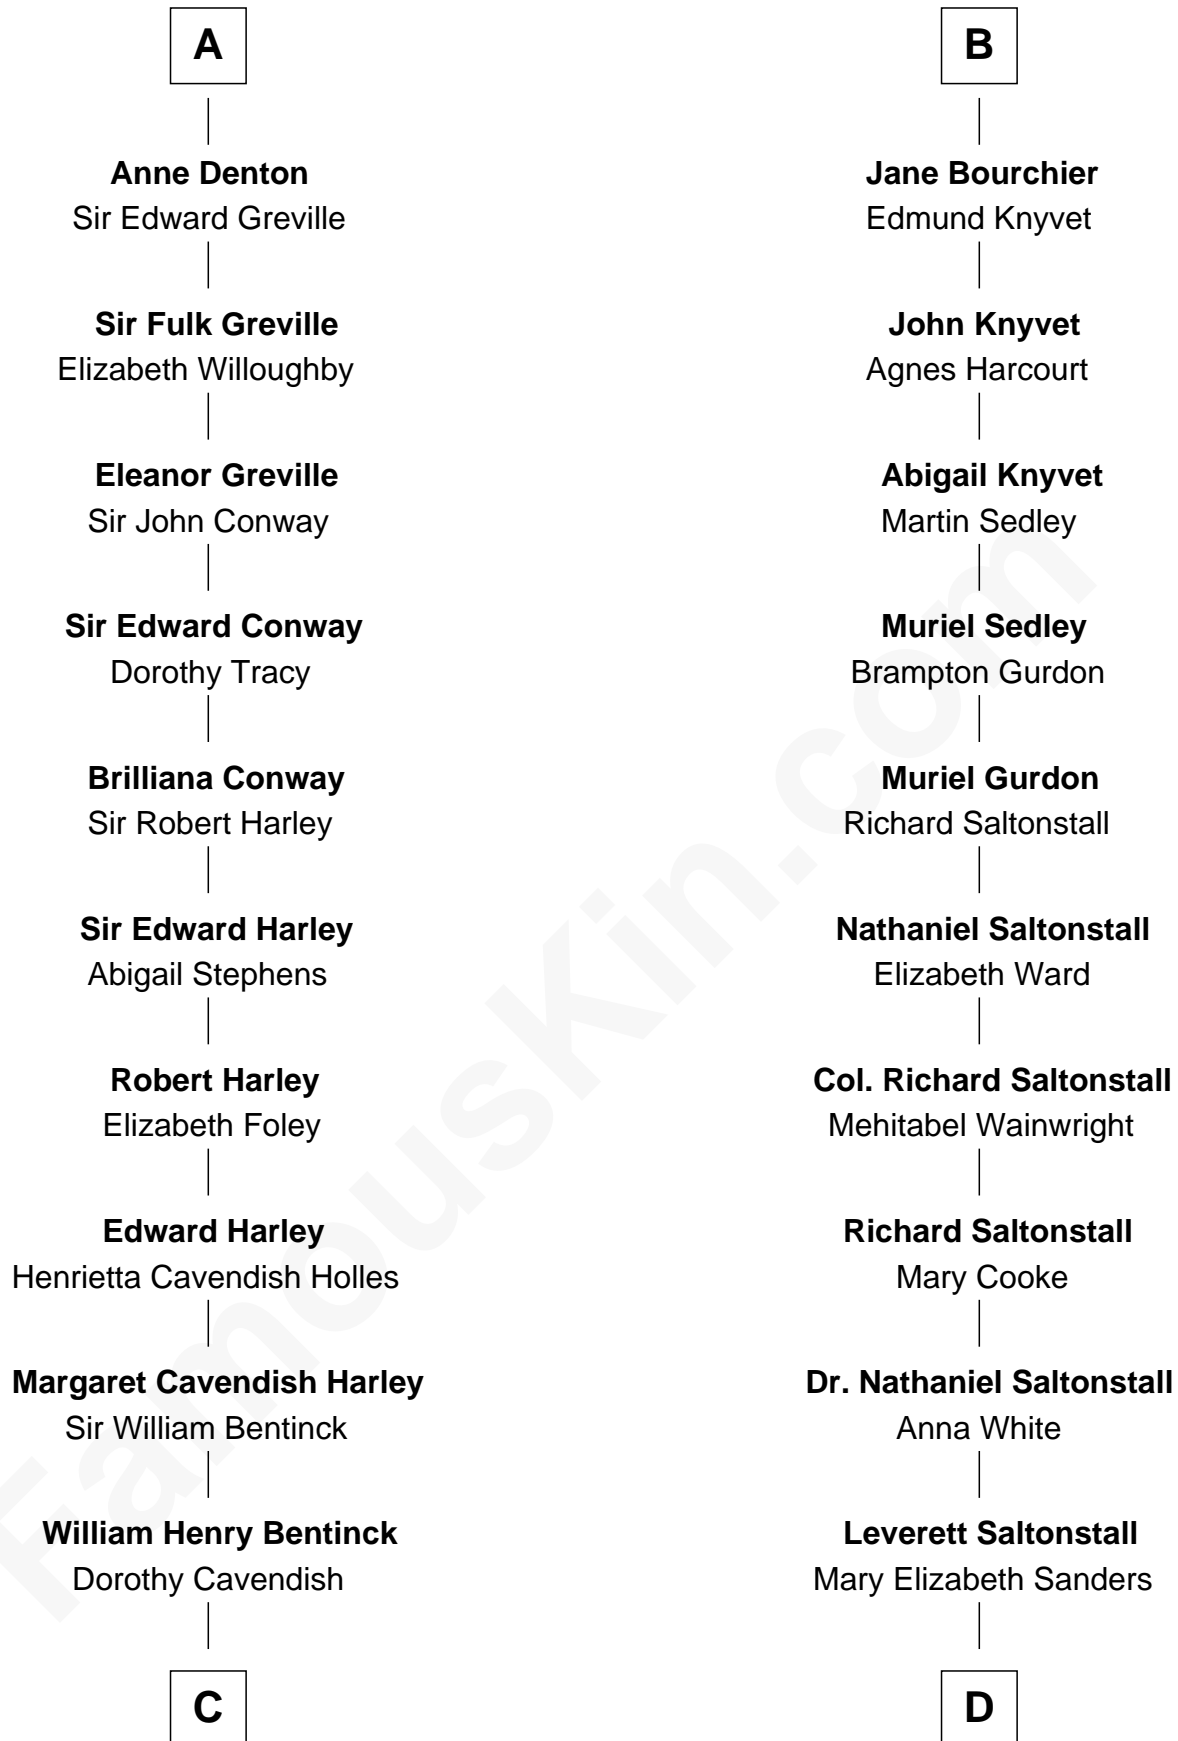

FamousKin.com Relationship Chart of

Queen Elizabeth II

Queen of the United Kingdom

19th cousin 2 times removed of

Leverett Saltonstall

55th Governor of Massachusetts

Sir William le Latimer

C