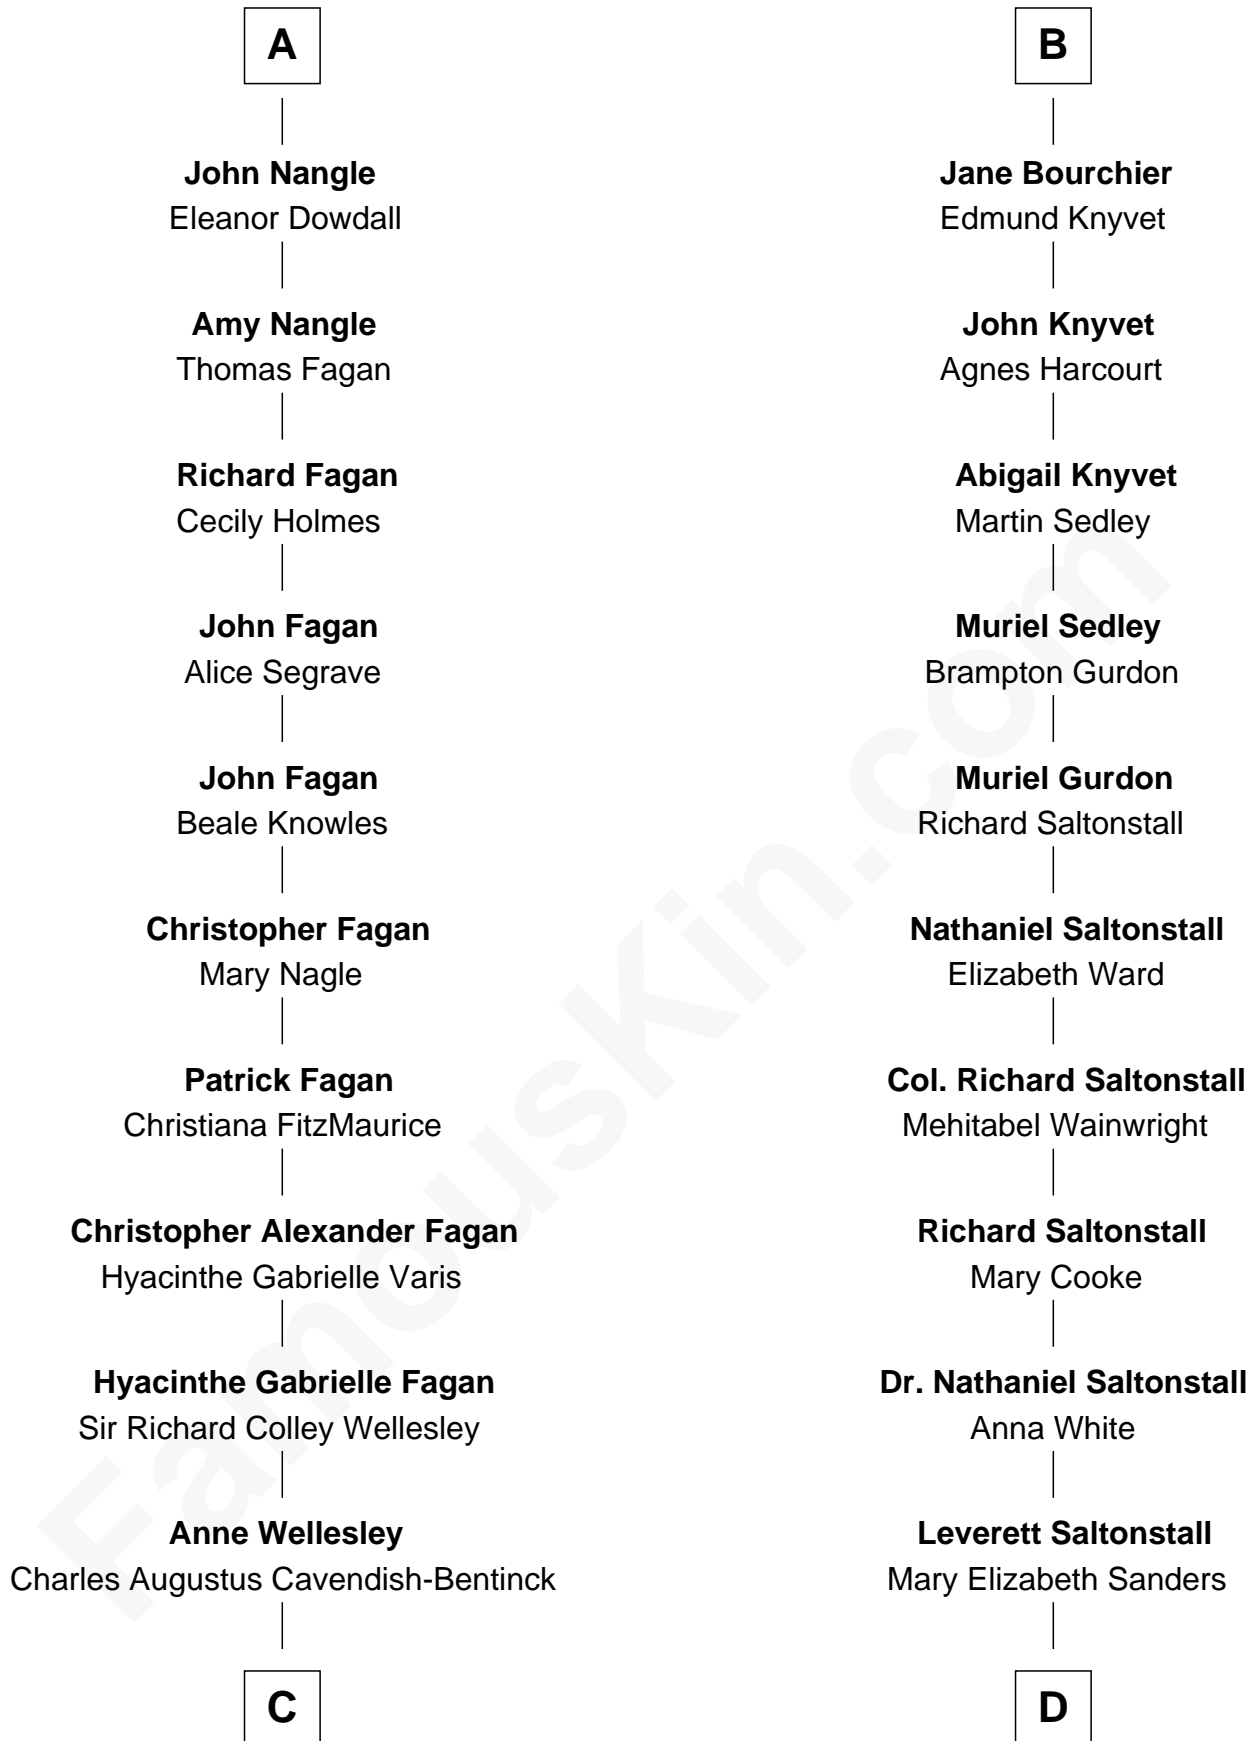

# FamousKin.com Relationship Chart of

**Queen Elizabeth II**

*Queen of the United Kingdom*

19th cousin 1 time removed of

**Leverett Saltonstall**

*55th Governor of Massachusetts*

**Sir Roger de Hales**

Alice Skogan

**C**

**Rev. Charles William Cavendish-Bentinck**

Caroline Louisa Burnaby

**Cecilia Nina Cavendish-Bentinck**

Claude George Bowes-Lyon

**Elizabeth Bowes-Lyon**

George VI, King of the United Kingdom

**Queen Elizabeth II**

*Queen of the United Kingdom*

**D**

**Leverett Saltonstall**

Rose Smith Lee

**Richard Middlecott Saltonstall**

Eleanor Brooks

**Leverett Saltonstall**

*55th Governor of Massachusetts*