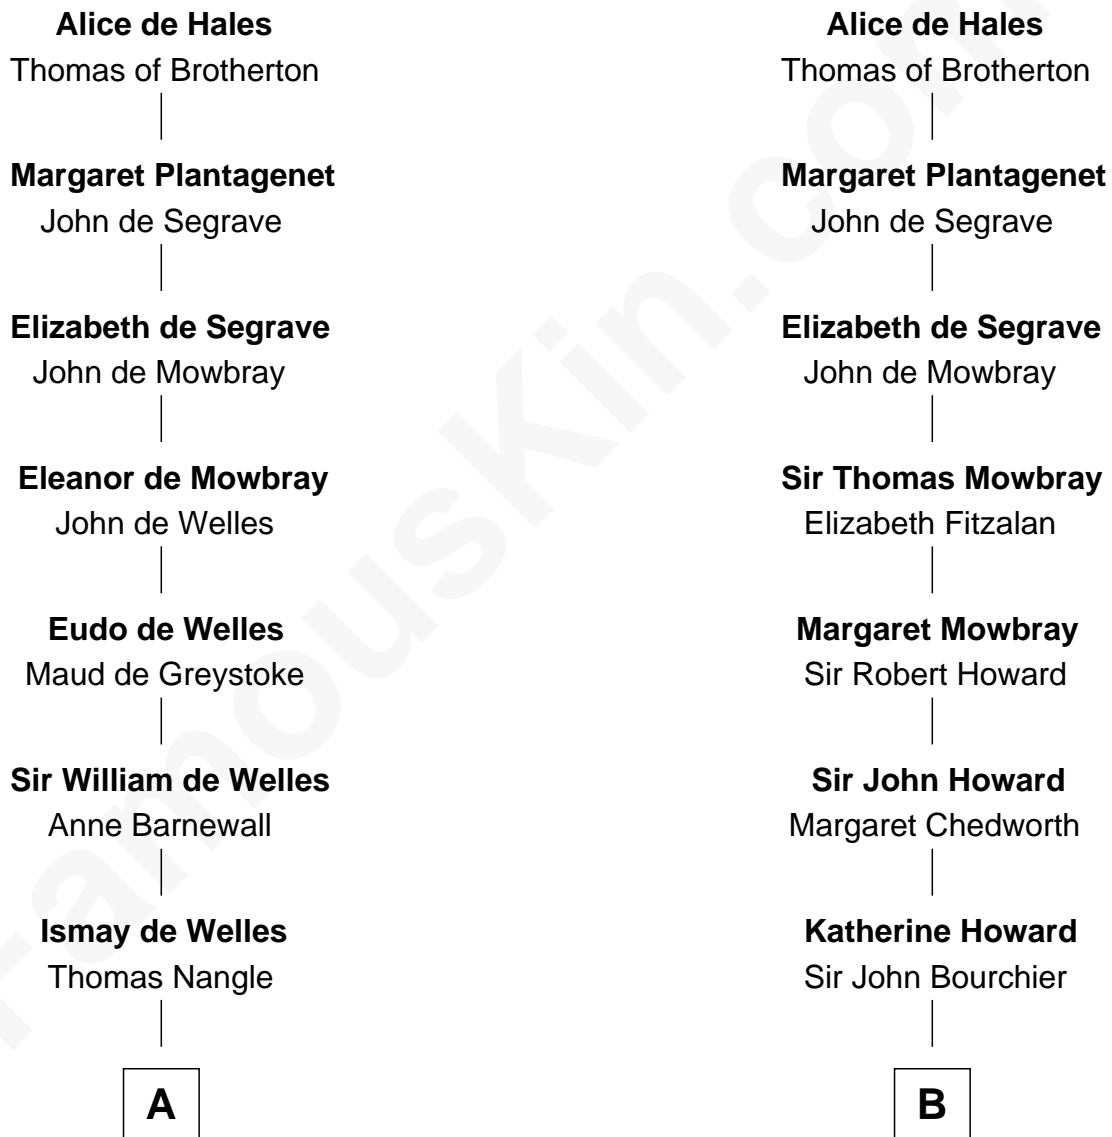

# FamousKin.com Relationship Chart of

**Queen Elizabeth II**

*Queen of the United Kingdom*

19th cousin 1 time removed of

**Leverett Saltonstall**

*55th Governor of Massachusetts*

**Sir Roger de Hales**

Alice Skogan

**C**

**Rev. Charles William Cavendish-Bentinck**

Caroline Louisa Burnaby

**Cecilia Nina Cavendish-Bentinck**

Claude George Bowes-Lyon

**Elizabeth Bowes-Lyon**

George VI, King of the United Kingdom

**Queen Elizabeth II**

*Queen of the United Kingdom*

**D**

**Leverett Saltonstall**

Rose Smith Lee

**Richard Middlecott Saltonstall**

Eleanor Brooks

**Leverett Saltonstall**

*55th Governor of Massachusetts*