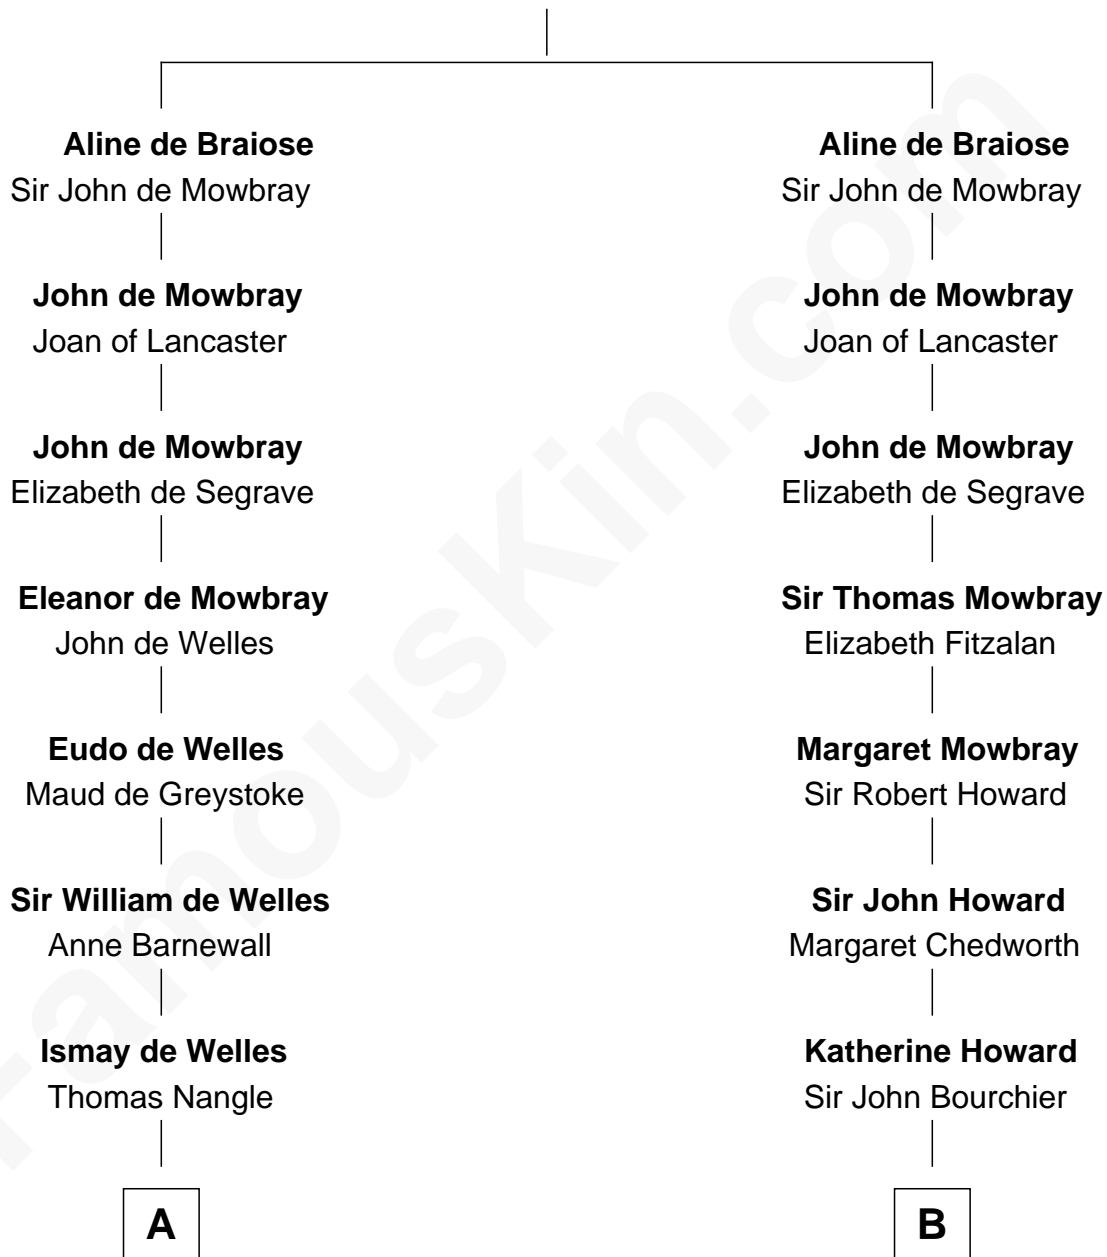

# FamousKin.com Relationship Chart of

**Queen Elizabeth II**

*Queen of the United Kingdom*

19th cousin 1 time removed of

**Leverett Saltonstall**

*55th Governor of Massachusetts*

**William de Braiose**

**C**

**Rev. Charles William Cavendish-Bentinck**

Caroline Louisa Burnaby

**Cecilia Nina Cavendish-Bentinck**

Claude George Bowes-Lyon

**Elizabeth Bowes-Lyon**

George VI, King of the United Kingdom

**Queen Elizabeth II**

*Queen of the United Kingdom*

**D**

**Leverett Saltonstall**

Rose Smith Lee

**Richard Middlecott Saltonstall**

Eleanor Brooks

**Leverett Saltonstall**

*55th Governor of Massachusetts*