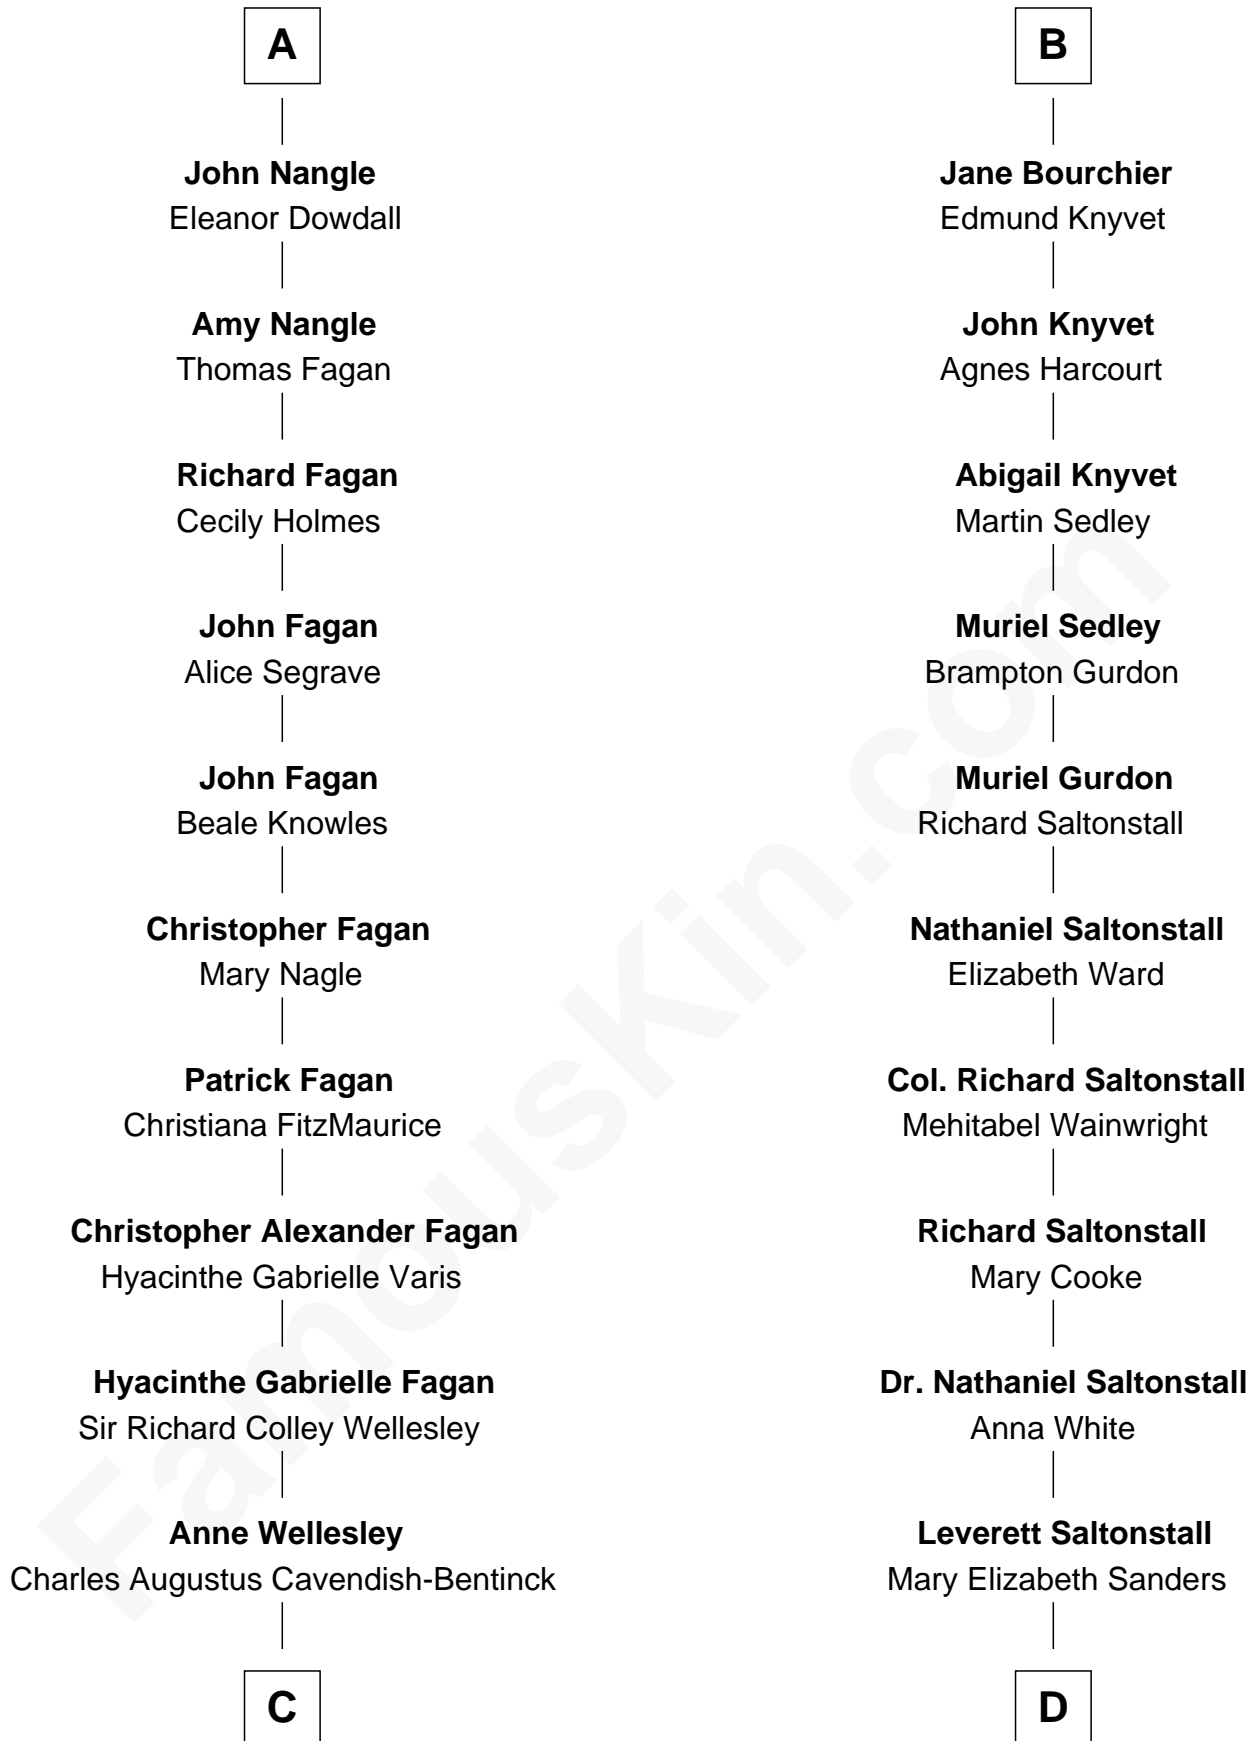

# FamousKin.com Relationship Chart of

**Queen Elizabeth II**

*Queen of the United Kingdom*

19th cousin 1 time removed of

**Leverett Saltonstall**

*55th Governor of Massachusetts*

**William de Braiose**

**C**

**Rev. Charles William Cavendish-Bentinck**

Caroline Louisa Burnaby

**Cecilia Nina Cavendish-Bentinck**

Claude George Bowes-Lyon

**Elizabeth Bowes-Lyon**

George VI, King of the United Kingdom

**Queen Elizabeth II**

*Queen of the United Kingdom*

**D**

**Leverett Saltonstall**

Rose Smith Lee

**Richard Middlecott Saltonstall**

Eleanor Brooks

**Leverett Saltonstall**

*55th Governor of Massachusetts*