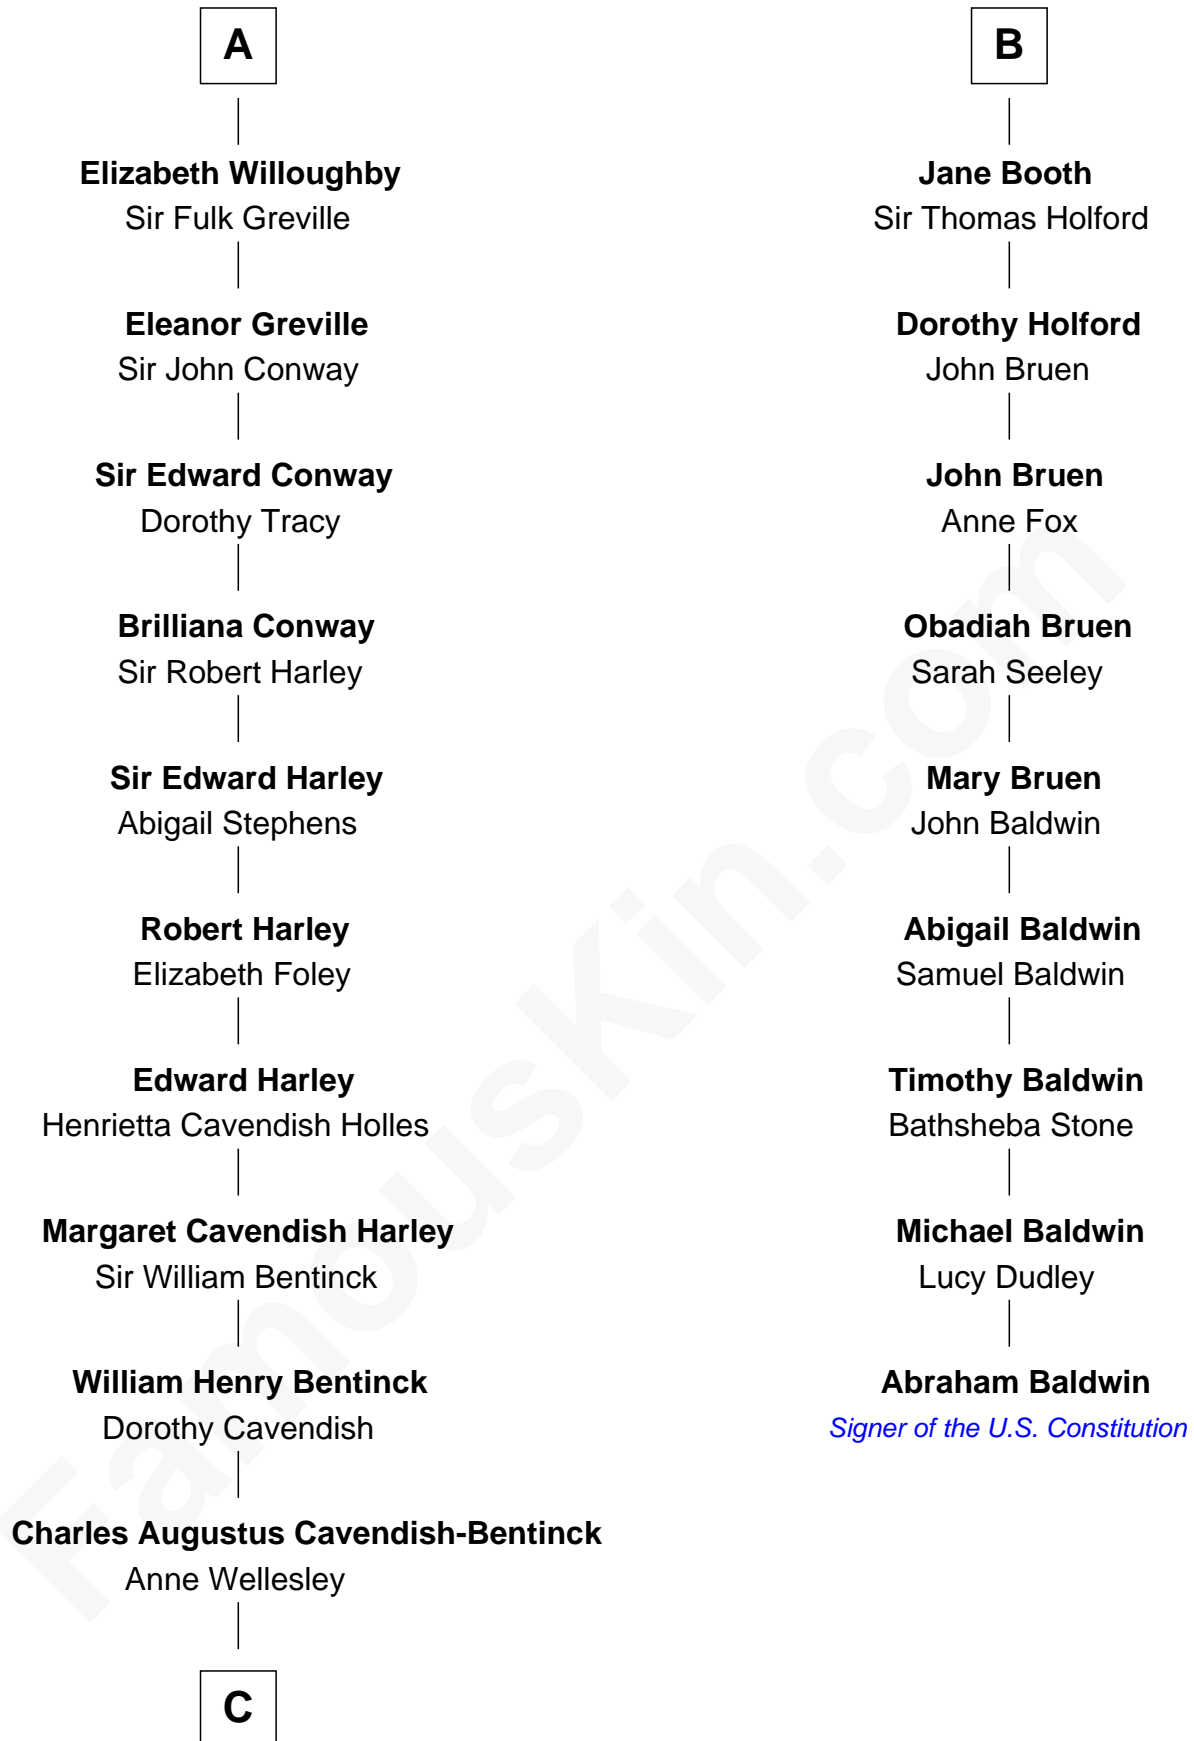

# FamousKin.com Relationship Chart of

**Queen Elizabeth II**

*Queen of the United Kingdom*

15th cousin 5 times removed of

**Abraham Baldwin**

*Signer of the U.S. Constitution*

**Katherine de Hastang**

Ralph de Stafford

**C**

**Rev. Charles William Cavendish-Bentinck**

Caroline Louisa Burnaby

**Cecilia Nina Cavendish-Bentinck**

Claude George Bowes-Lyon

**Elizabeth Bowes-Lyon**

George VI, King of the United Kingdom

**Queen Elizabeth II**

*Queen of the United Kingdom*

FamousKin.com

Elizabeth II photo by [Eric Draper](#)