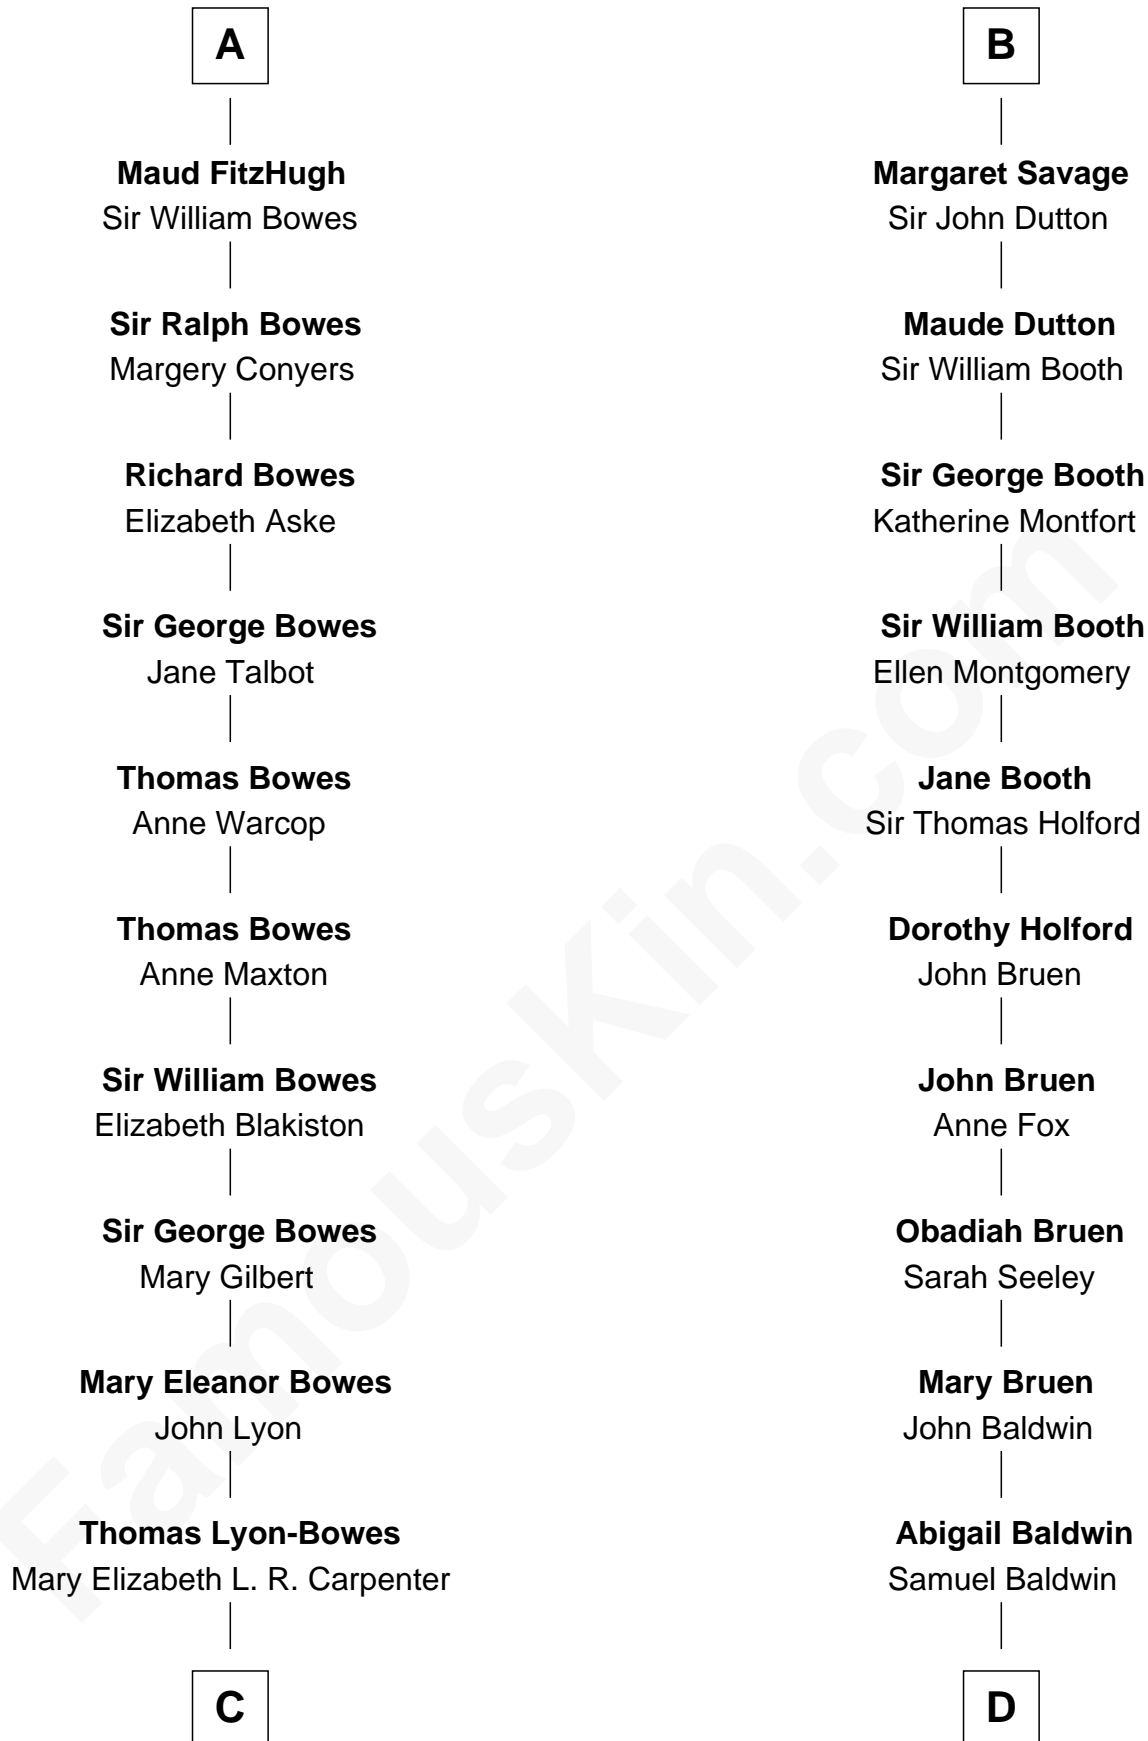

FamousKin.com Relationship Chart of

Queen Elizabeth II

Queen of the United Kingdom

19th cousin 2 times removed of

Abraham Baldwin

Signer of the U.S. Constitution

Sir Roger de Somery

Nichole d'Aubenev

George VI, King of the United Kingdom

Queen Elizabeth II

Queen of the United Kingdom

D

Timothy Baldwin

Bathsheba Stone

Michael Baldwin

Lucy Dudley