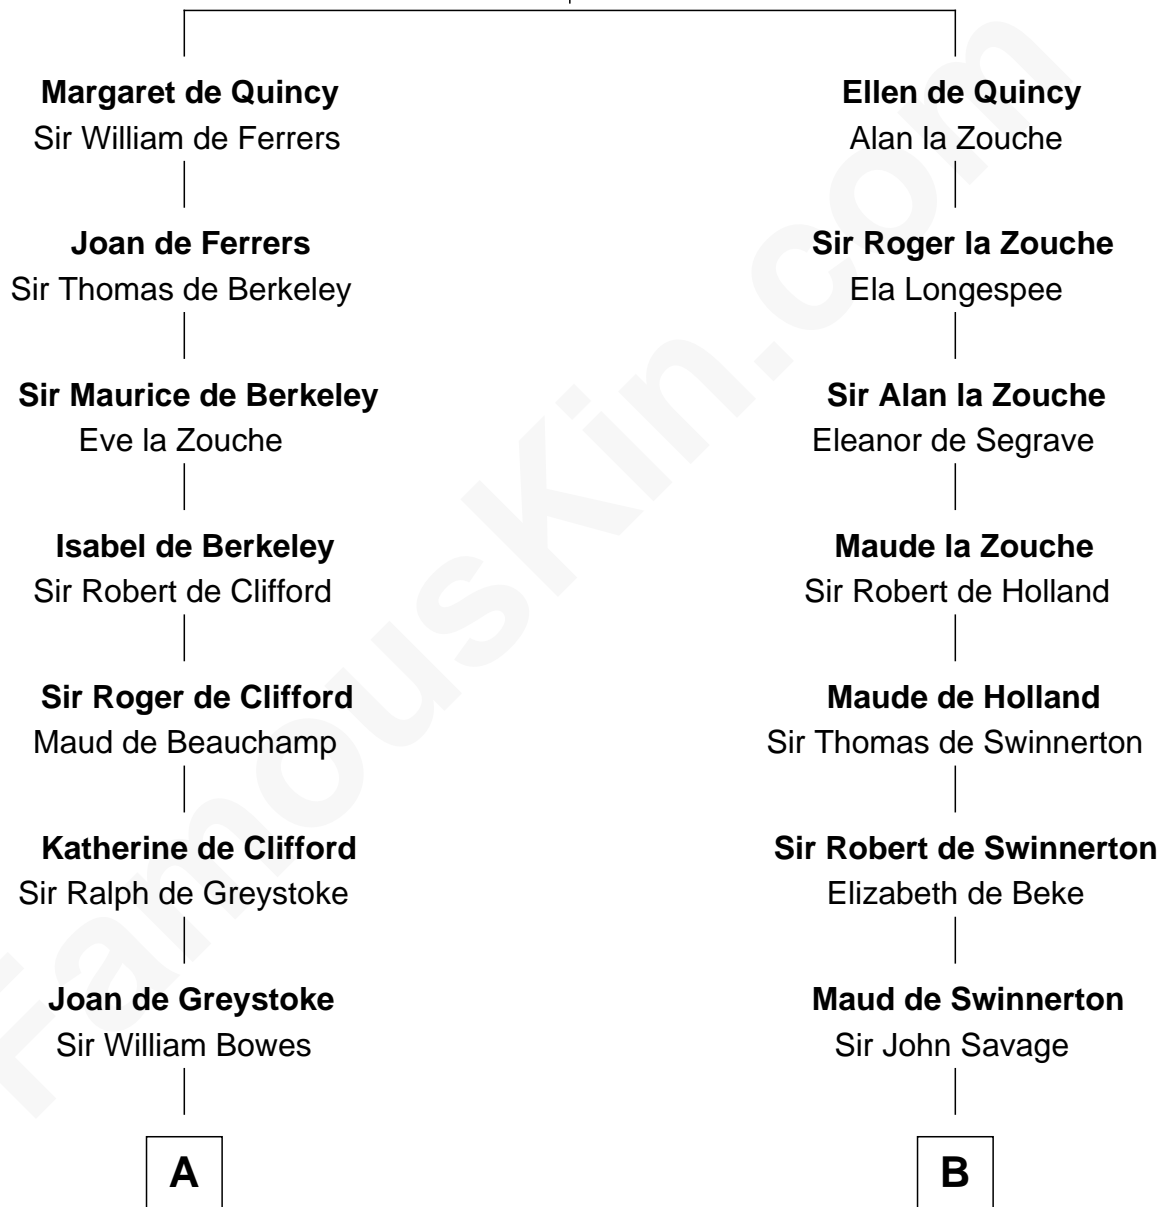

# FamousKin.com Relationship Chart of

**Queen Elizabeth II**

*Queen of the United Kingdom*

19th cousin 2 times removed of

**Abraham Baldwin**

*Signer of the U.S. Constitution*

**Sir Roger de Quincy**  
Helen of Galloway

**C**

**Thomas George Lyon-Bowes**

Charlotte Grimstead

**Claude Bowes-Lyon**

Frances Dora Smith

**Claude George Bowes-Lyon**

Cecilia Nina Cavendish-Bentinck

**Elizabeth Bowes-Lyon**

George VI, King of the United Kingdom

**Queen Elizabeth II**

*Queen of the United Kingdom*

**D**

**Timothy Baldwin**

Bathsheba Stone

**Michael Baldwin**

Lucy Dudley