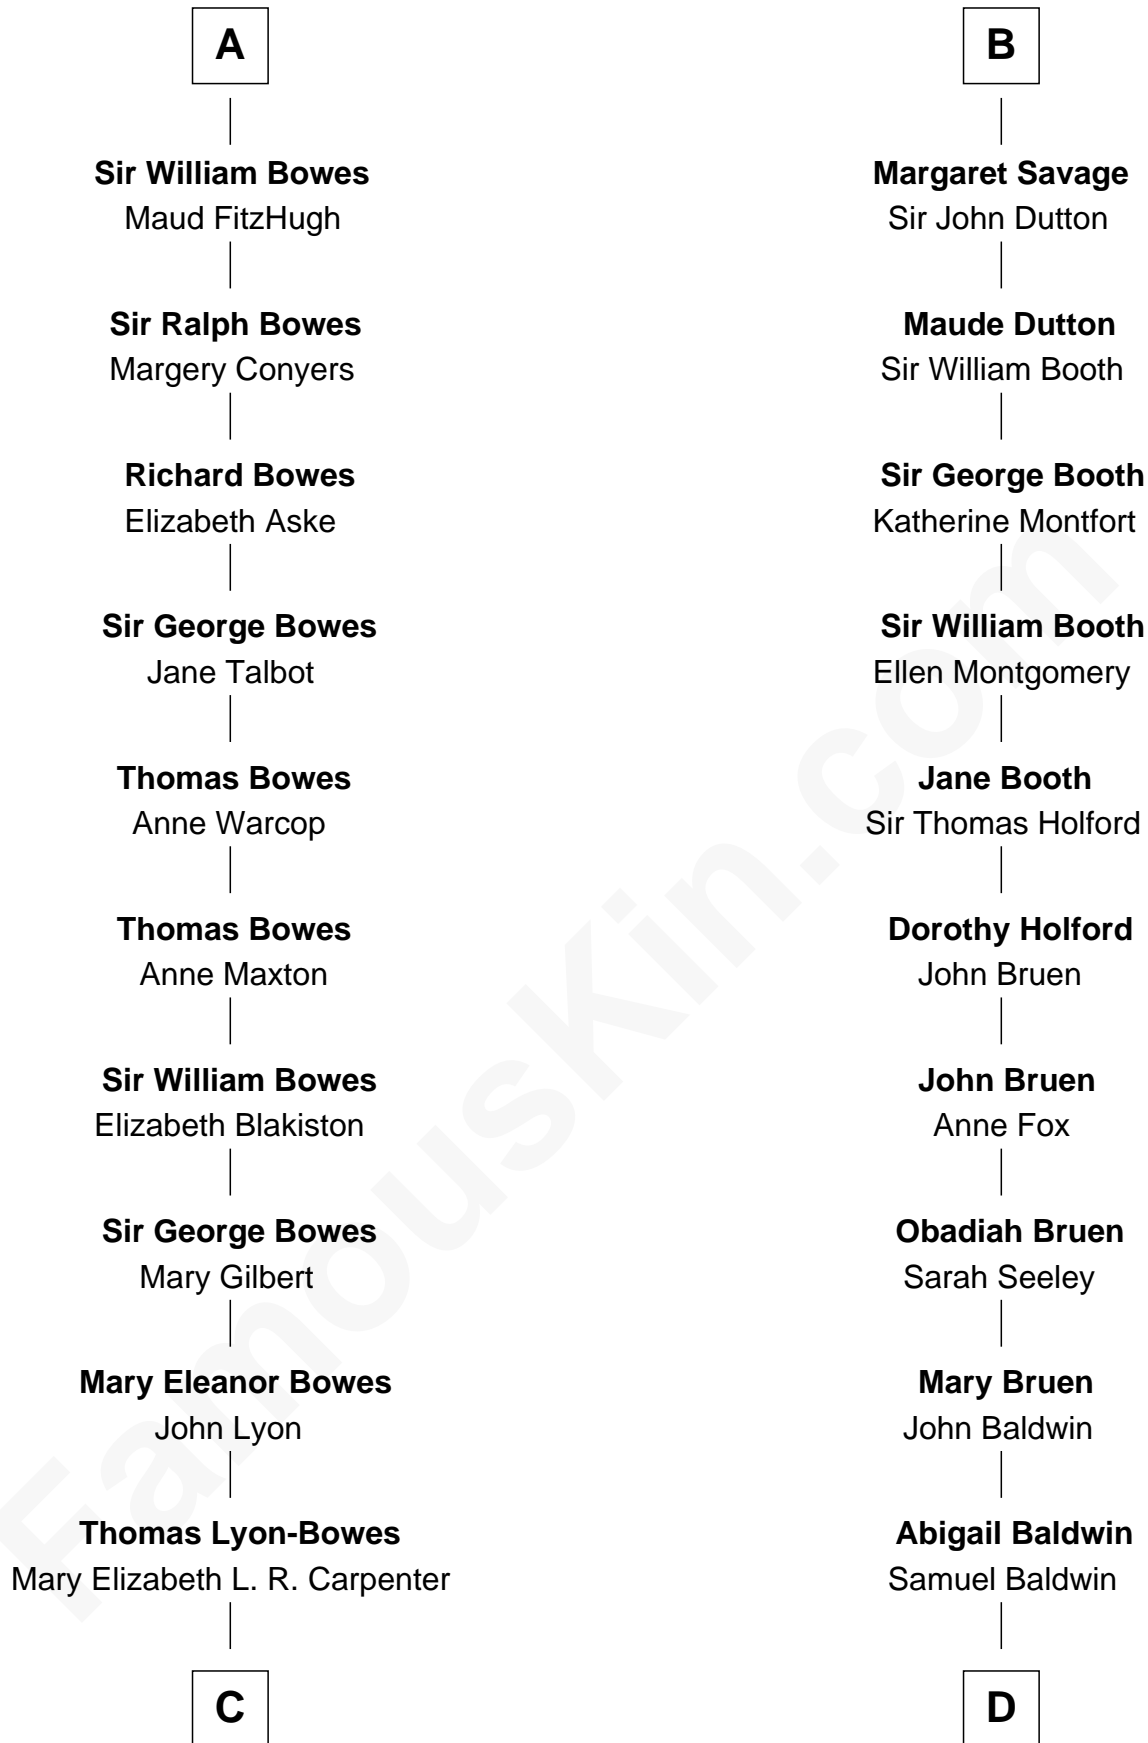

# FamousKin.com Relationship Chart of

**Queen Elizabeth II**

*Queen of the United Kingdom*

19th cousin 2 times removed of

**Abraham Baldwin**

*Signer of the U.S. Constitution*

**Sir Roger de Quincy**  
Helen of Galloway

**C**

**Thomas George Lyon-Bowes**

Charlotte Grimstead

**Claude Bowes-Lyon**

Frances Dora Smith

**Claude George Bowes-Lyon**

Cecilia Nina Cavendish-Bentinck

**Elizabeth Bowes-Lyon**

George VI, King of the United Kingdom

**Queen Elizabeth II**

*Queen of the United Kingdom*

**D**

**Timothy Baldwin**

Bathsheba Stone

**Michael Baldwin**

Lucy Dudley