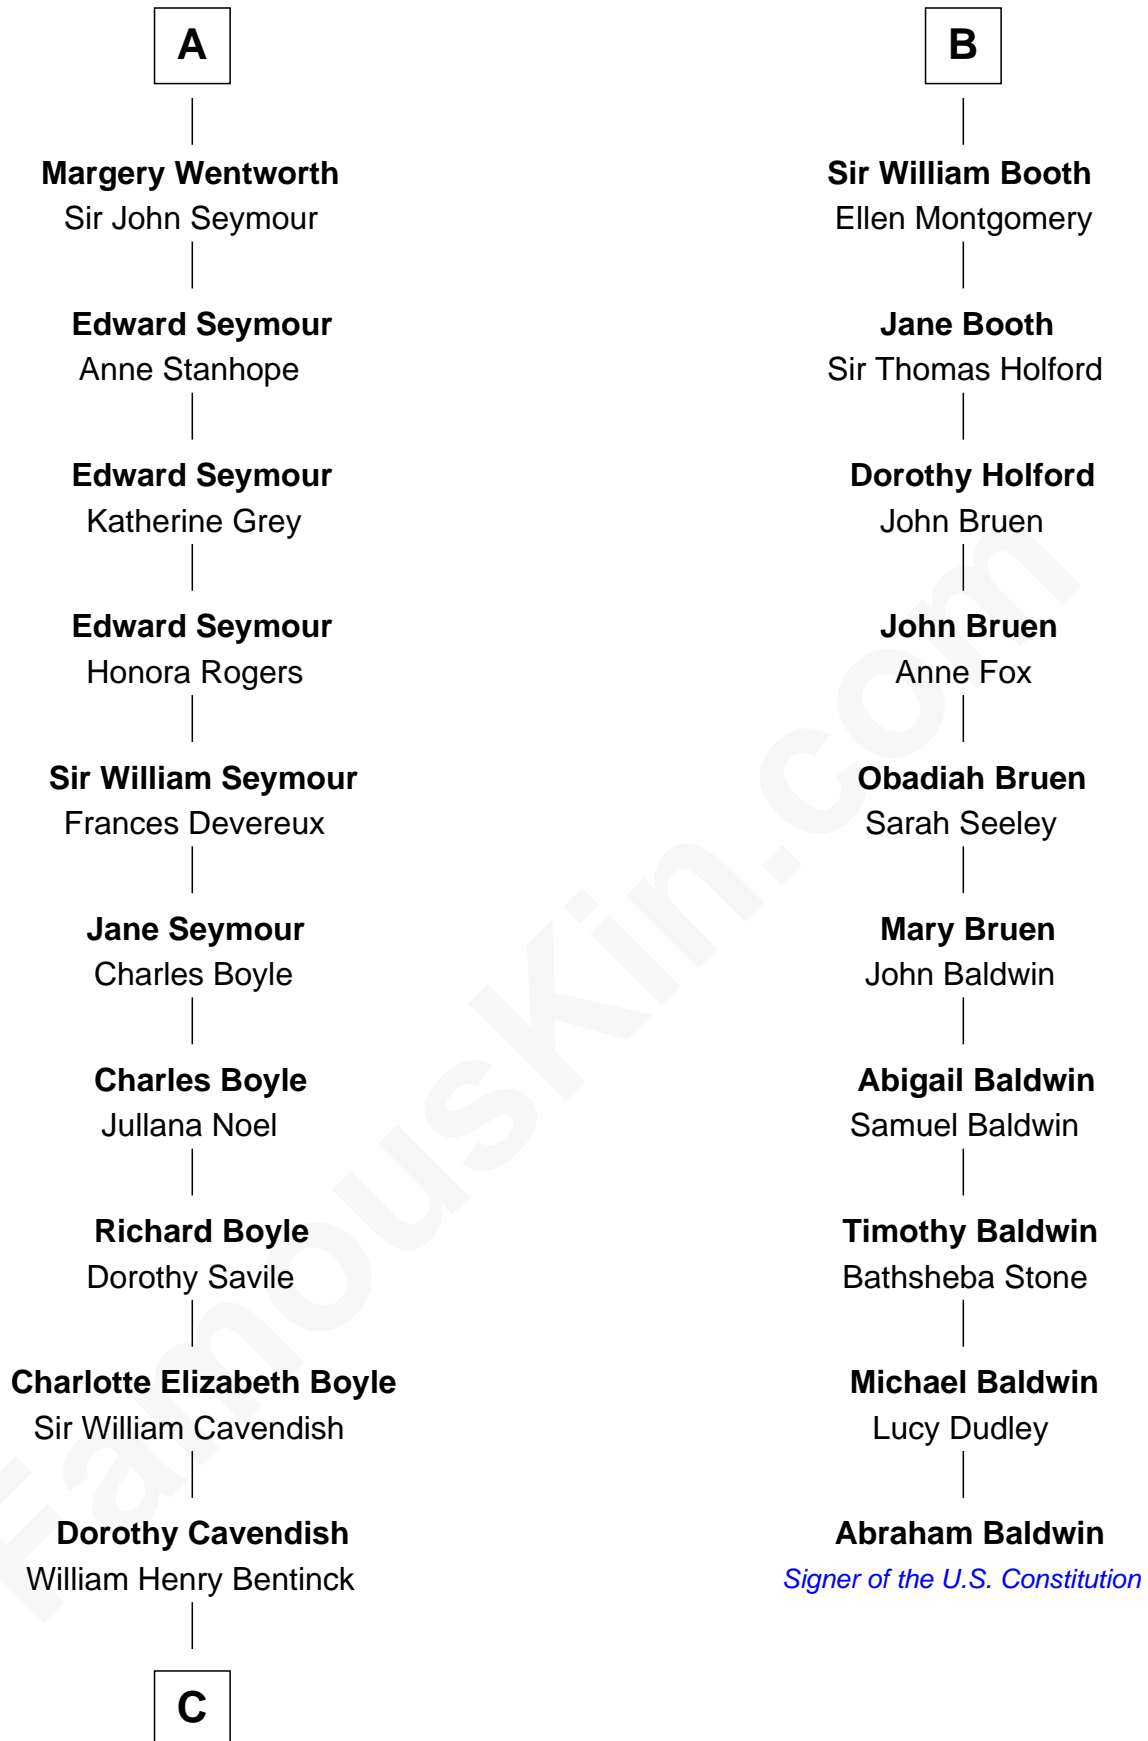

FamousKin.com Relationship Chart of

Queen Elizabeth II

Queen of the United Kingdom

16th cousin 5 times removed of

Abraham Baldwin

Signer of the U.S. Constitution

C

Charles Augustus Cavendish-Bentinck

Anne Wellesley

Rev. Charles William Cavendish-Bentinck

Caroline Louisa Burnaby

Cecilia Nina Cavendish-Bentinck

Claude George Bowes-Lyon

Elizabeth Bowes-Lyon

George VI, King of the United Kingdom

Queen Elizabeth II

Queen of the United Kingdom