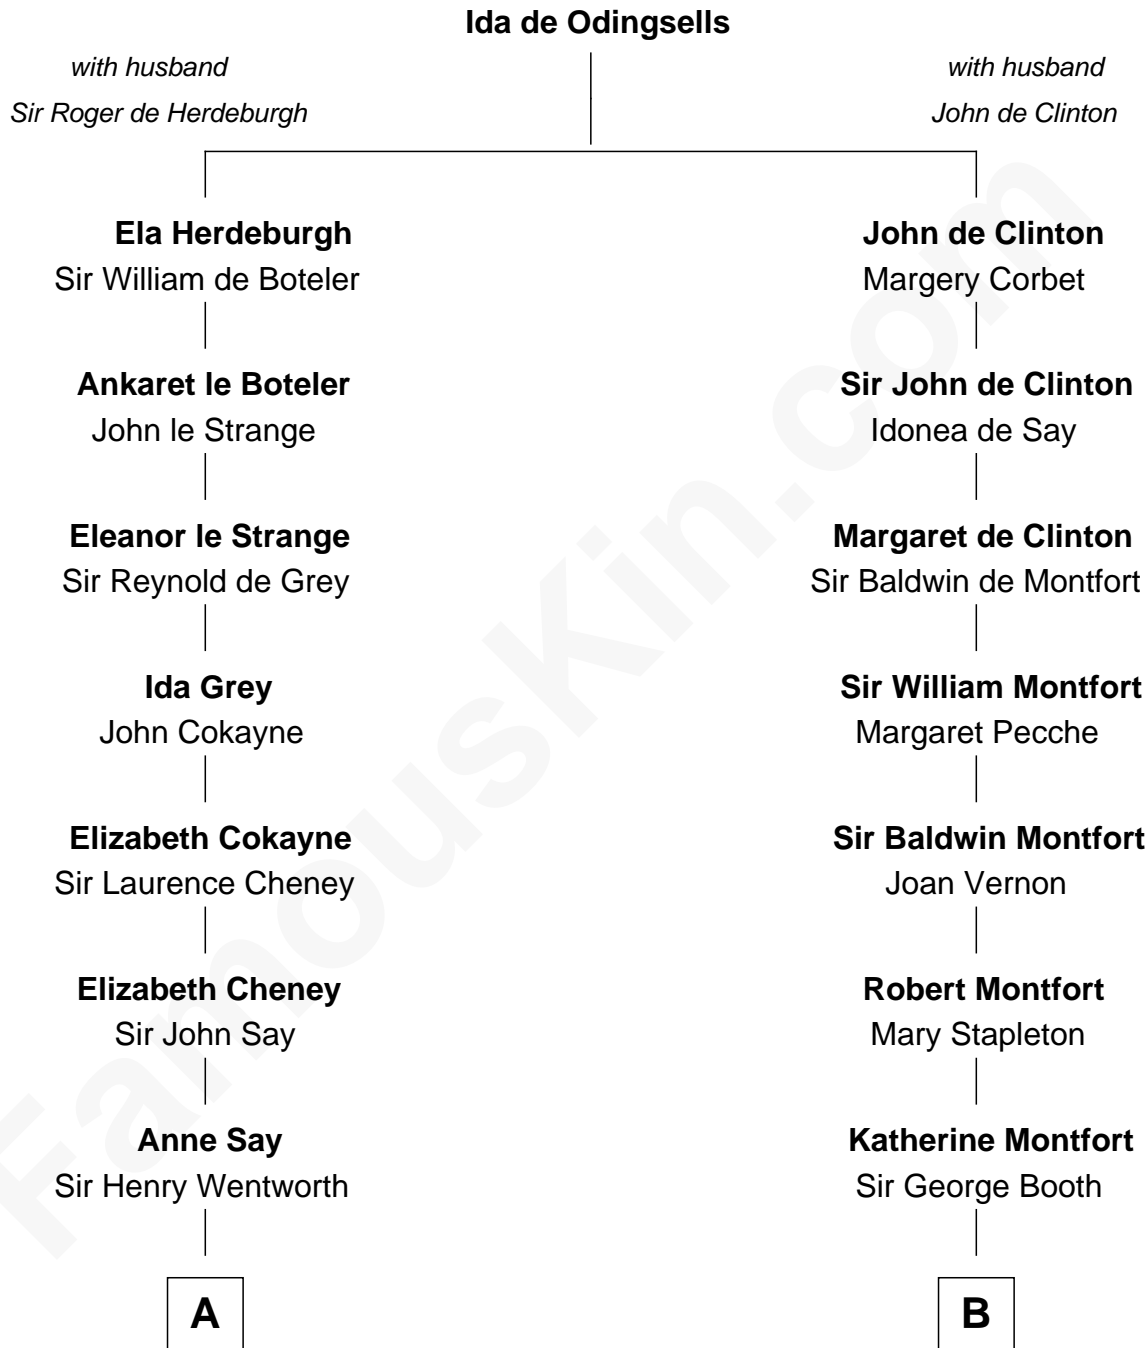

FamousKin.com Relationship Chart of

Queen Elizabeth II

Queen of the United Kingdom

16th cousin 5 times removed of

Abraham Baldwin

Signer of the U.S. Constitution

C

Charles Augustus Cavendish-Bentinck

Anne Wellesley

Rev. Charles William Cavendish-Bentinck

Caroline Louisa Burnaby

Cecilia Nina Cavendish-Bentinck

Claude George Bowes-Lyon

Elizabeth Bowes-Lyon

George VI, King of the United Kingdom

Queen Elizabeth II

Queen of the United Kingdom