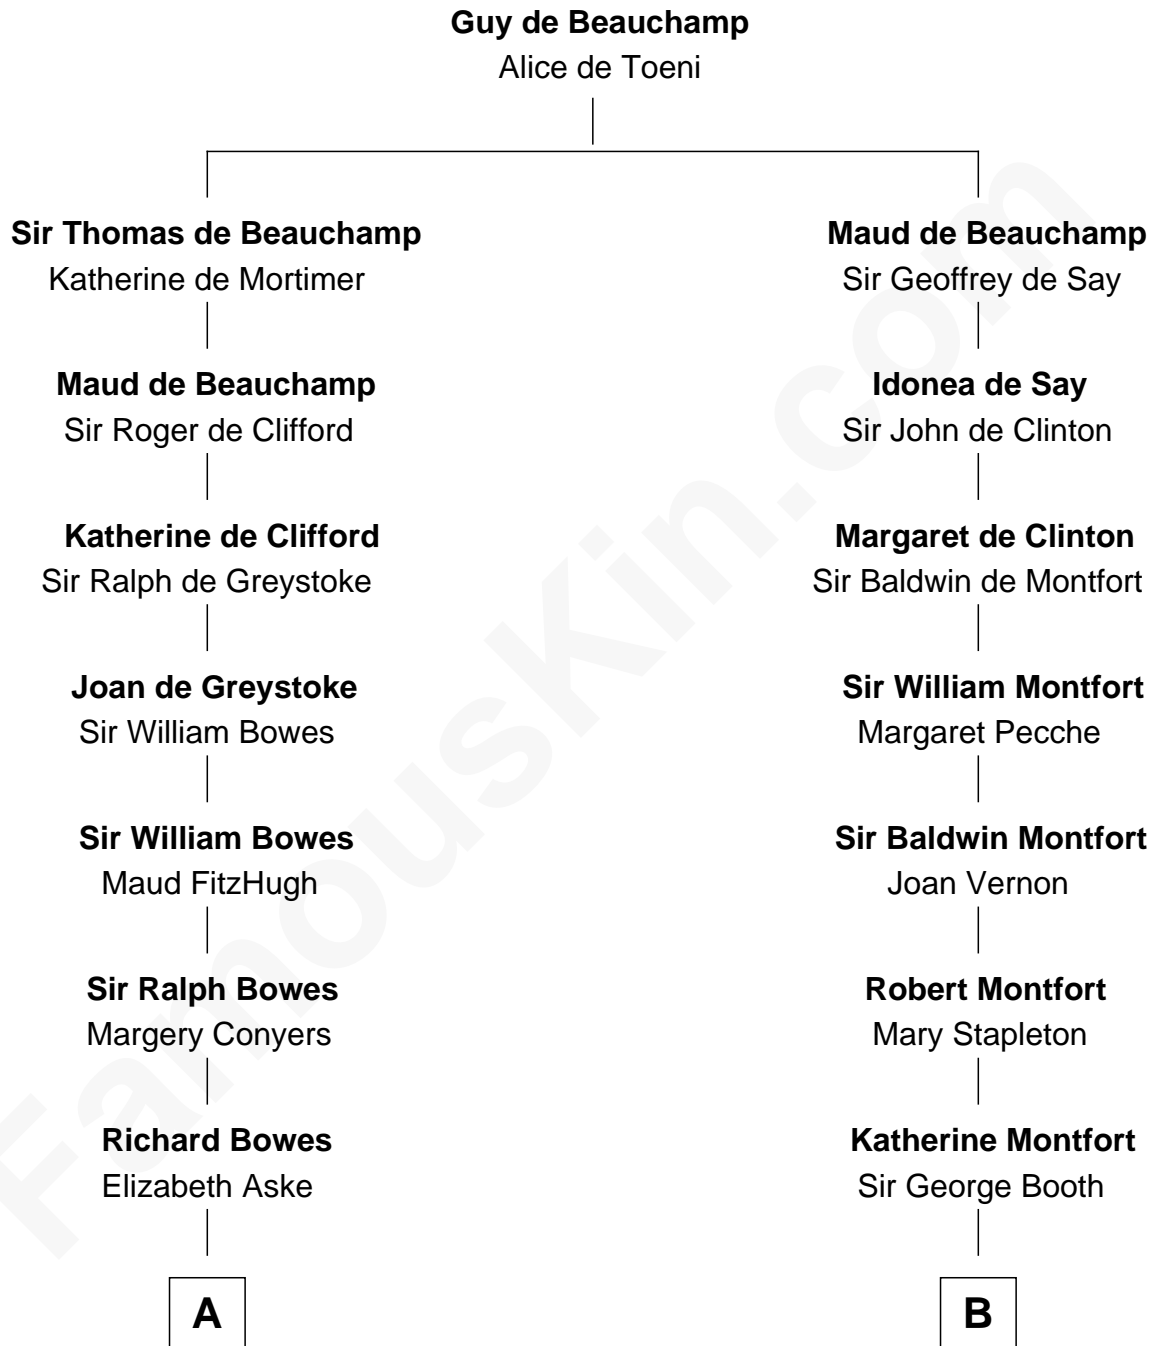

FamousKin.com Relationship Chart of

Queen Elizabeth II

Queen of the United Kingdom

16th cousin 2 times removed of

Abraham Baldwin

Signer of the U.S. Constitution

C

Elizabeth Bowes-Lyon

George VI, King of the United Kingdom

Queen Elizabeth II

Queen of the United Kingdom

FamousKin.com