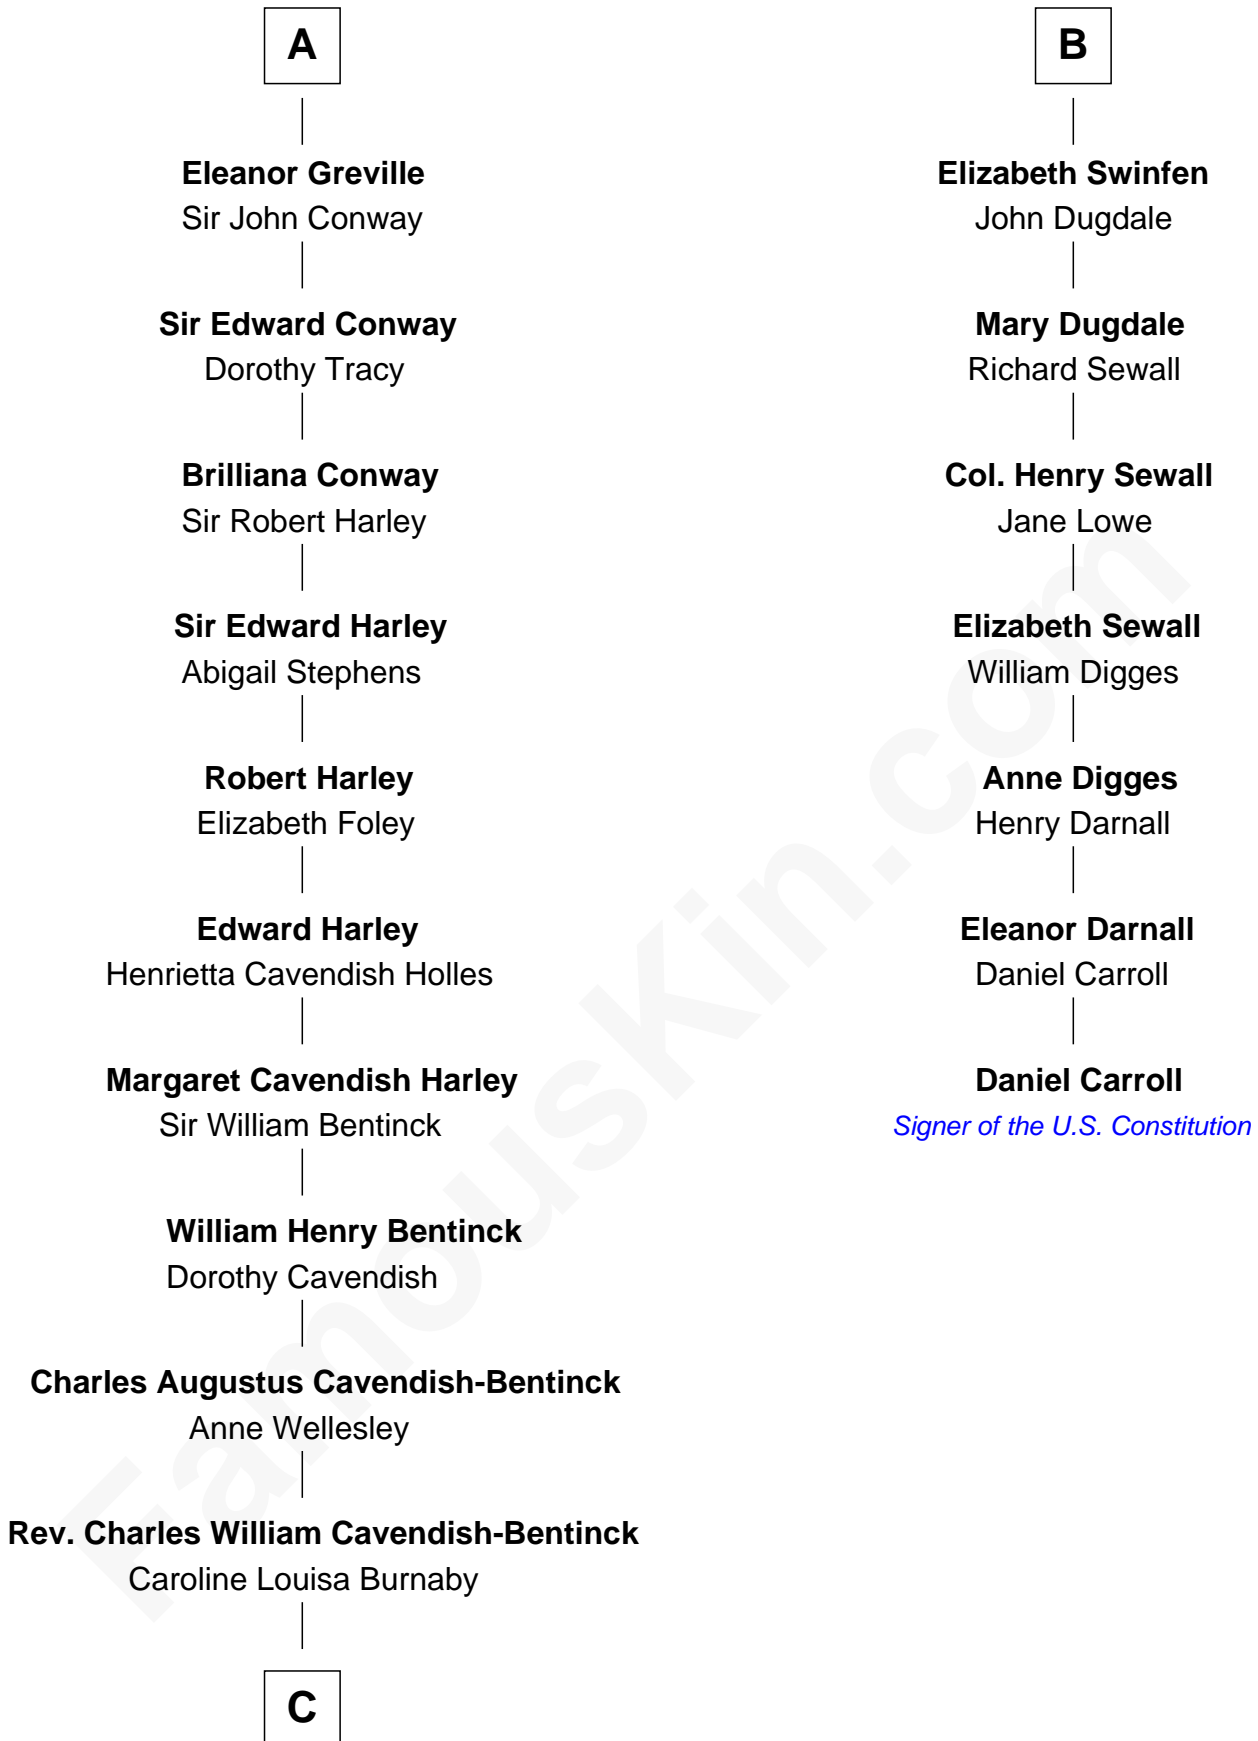

## Relationship Chart of

### Queen Elizabeth II

*Queen of the United Kingdom*

13th cousin 6 times removed of

**Daniel Carroll**

*Signer of the U.S. Constitution*

**C**

**Cecilia Nina Cavendish-Bentinck**

Claude George Bowes-Lyon

**Elizabeth Bowes-Lyon**

George VI, King of the United Kingdom

**Queen Elizabeth II**

*Queen of the United Kingdom*

FamousKin.com