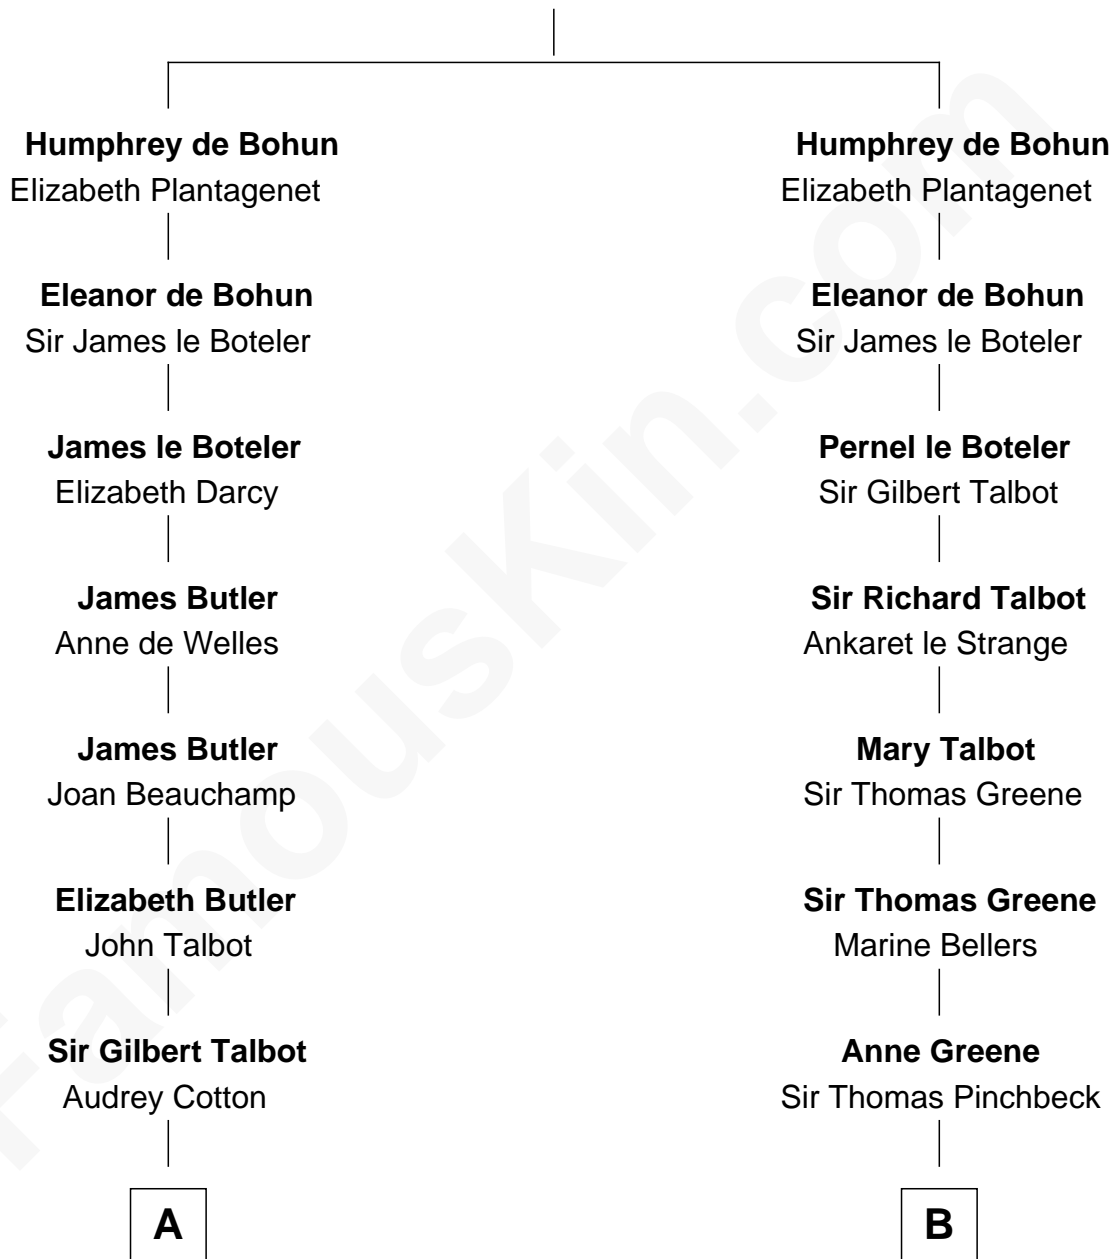

FamousKin.com

Relationship Chart of

Queen Elizabeth II

Queen of the United Kingdom

16th cousin 4 times removed of

Daniel Carroll

Signer of the U.S. Constitution

Humphrey de Bohun

Maud de Fiennes

C

—
Claude Bowes-Lyon

Frances Dora Smith

—
Claude George Bowes-Lyon

Cecilia Nina Cavendish-Bentinck

—
Elizabeth Bowes-Lyon

George VI, King of the United Kingdom

—
Queen Elizabeth II

Queen of the United Kingdom

FamousKin.com