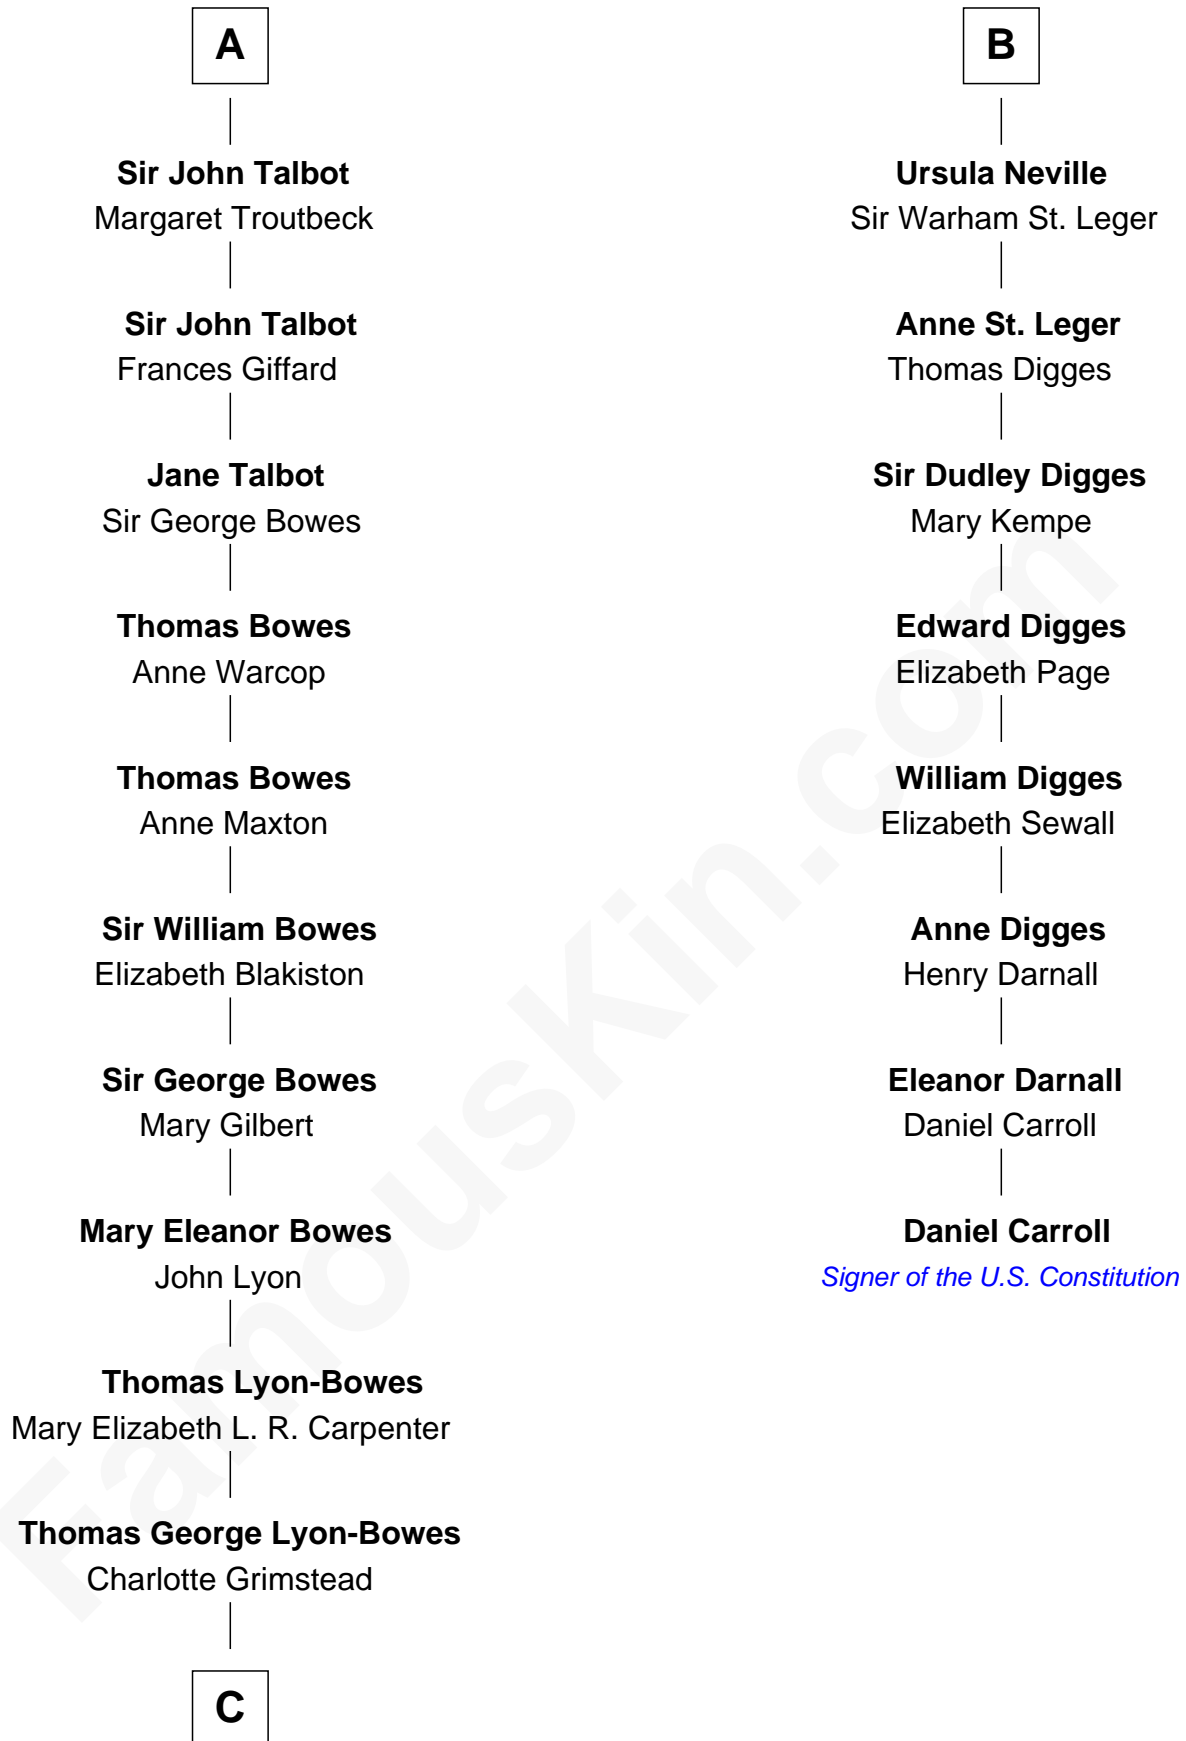

FamousKin.com

Relationship Chart of

Queen Elizabeth II

Queen of the United Kingdom

14th cousin 6 times removed of

Daniel Carroll

Signer of the U.S. Constitution

C

—
Claude Bowes-Lyon

Frances Dora Smith

—
Claude George Bowes-Lyon

Cecilia Nina Cavendish-Bentinck

—
Elizabeth Bowes-Lyon

George VI, King of the United Kingdom

—
Queen Elizabeth II

Queen of the United Kingdom