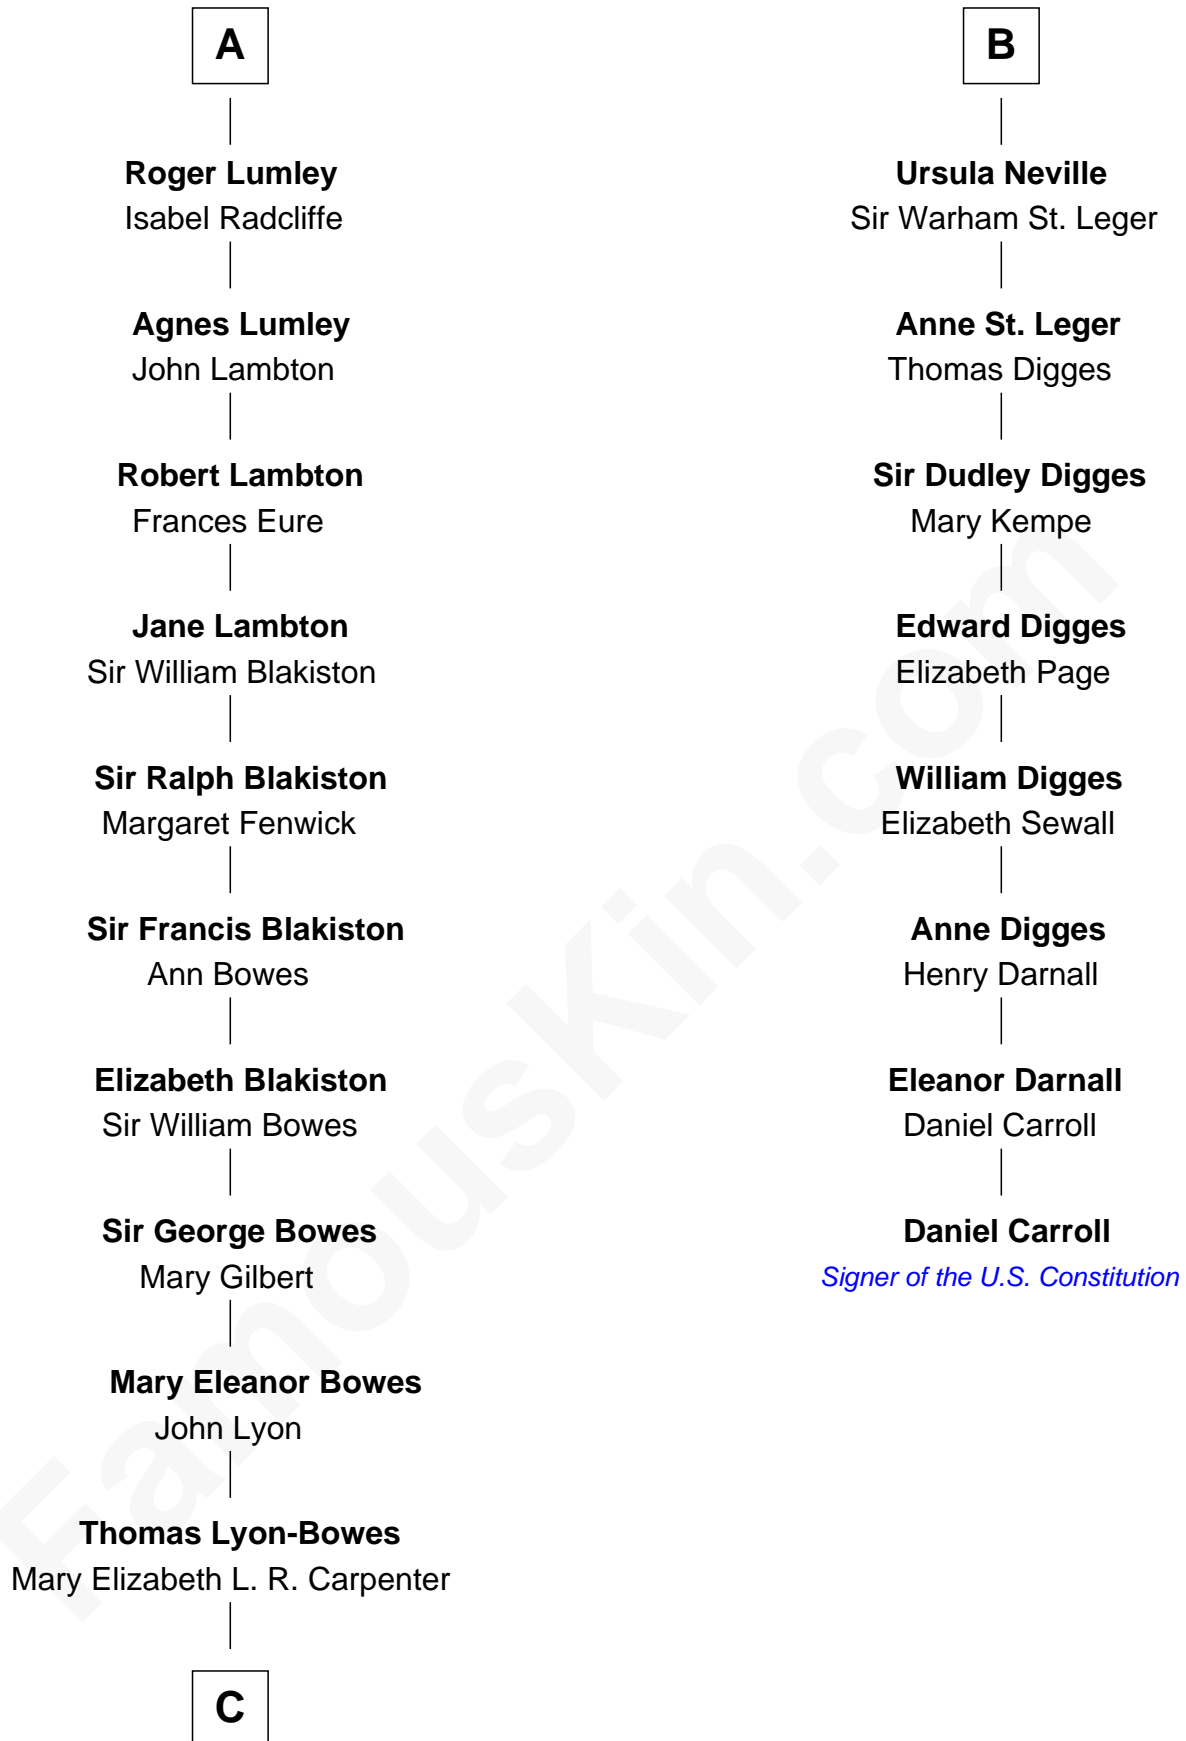

## Relationship Chart of

### Queen Elizabeth II

*Queen of the United Kingdom*

14th cousin 7 times removed of

**Daniel Carroll**

*Signer of the U.S. Constitution*

**King Philip IV of France**

Joan of Navarre

**C**

**Thomas George Lyon-Bowes**

Charlotte Grimstead

**Claude Bowes-Lyon**

Frances Dora Smith

**Claude George Bowes-Lyon**

Cecilia Nina Cavendish-Bentinck

**Elizabeth Bowes-Lyon**

George VI, King of the United Kingdom