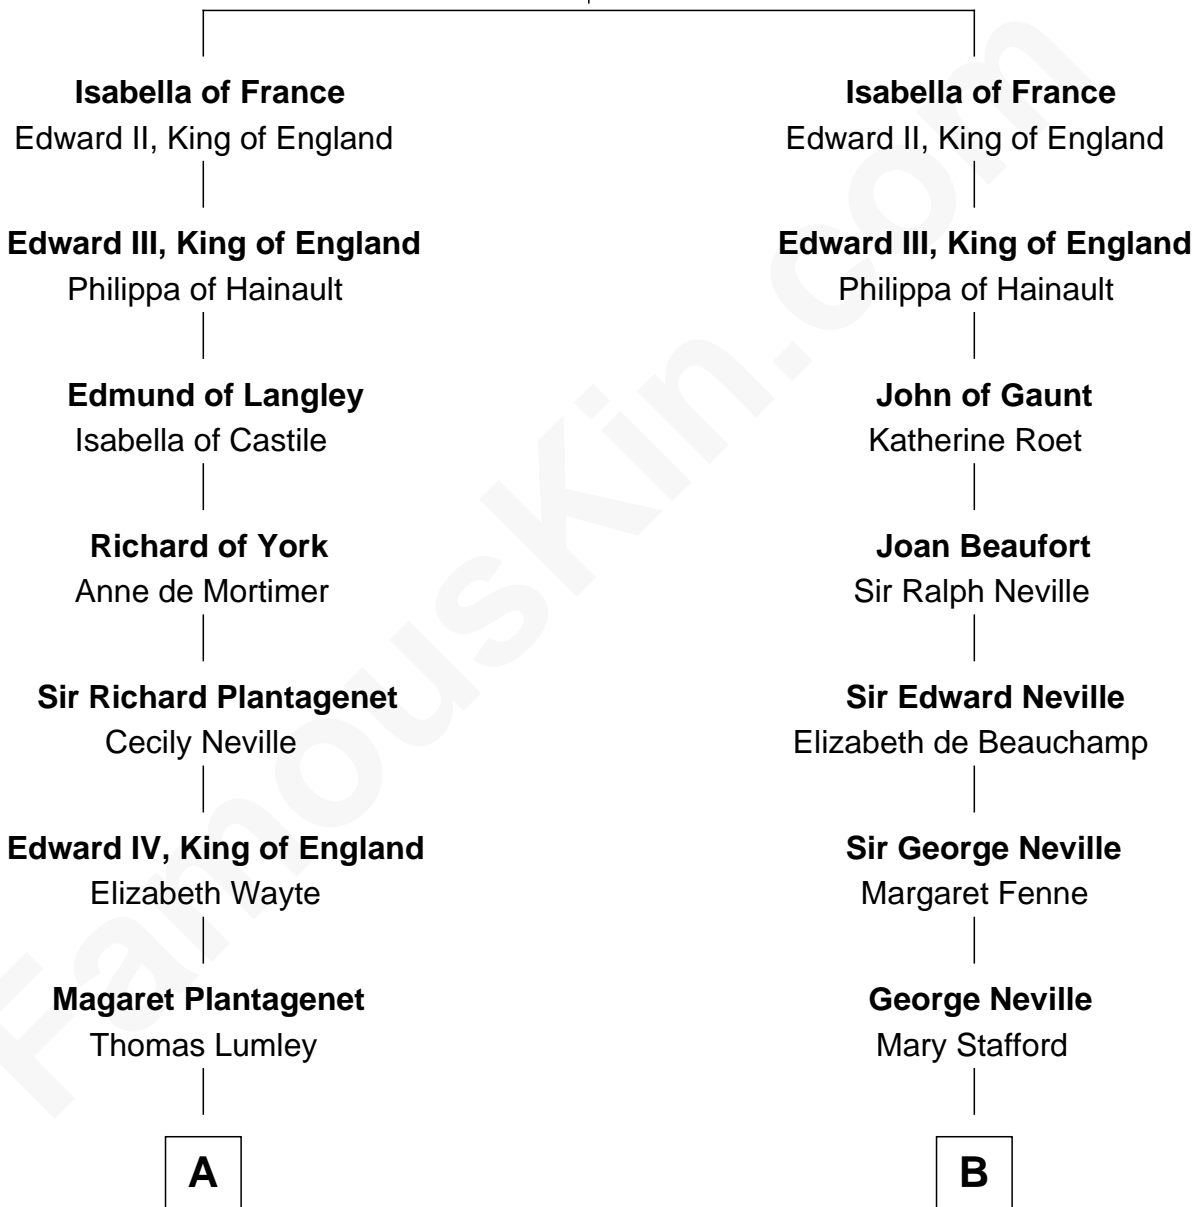

## Relationship Chart of

### Queen Elizabeth II

*Queen of the United Kingdom*

14th cousin 7 times removed of

**Daniel Carroll**

*Signer of the U.S. Constitution*

**King Philip IV of France**

Joan of Navarre

**C**

**Thomas George Lyon-Bowes**

Charlotte Grimstead

**Claude Bowes-Lyon**

Frances Dora Smith

**Claude George Bowes-Lyon**

Cecilia Nina Cavendish-Bentinck

**Elizabeth Bowes-Lyon**

George VI, King of the United Kingdom