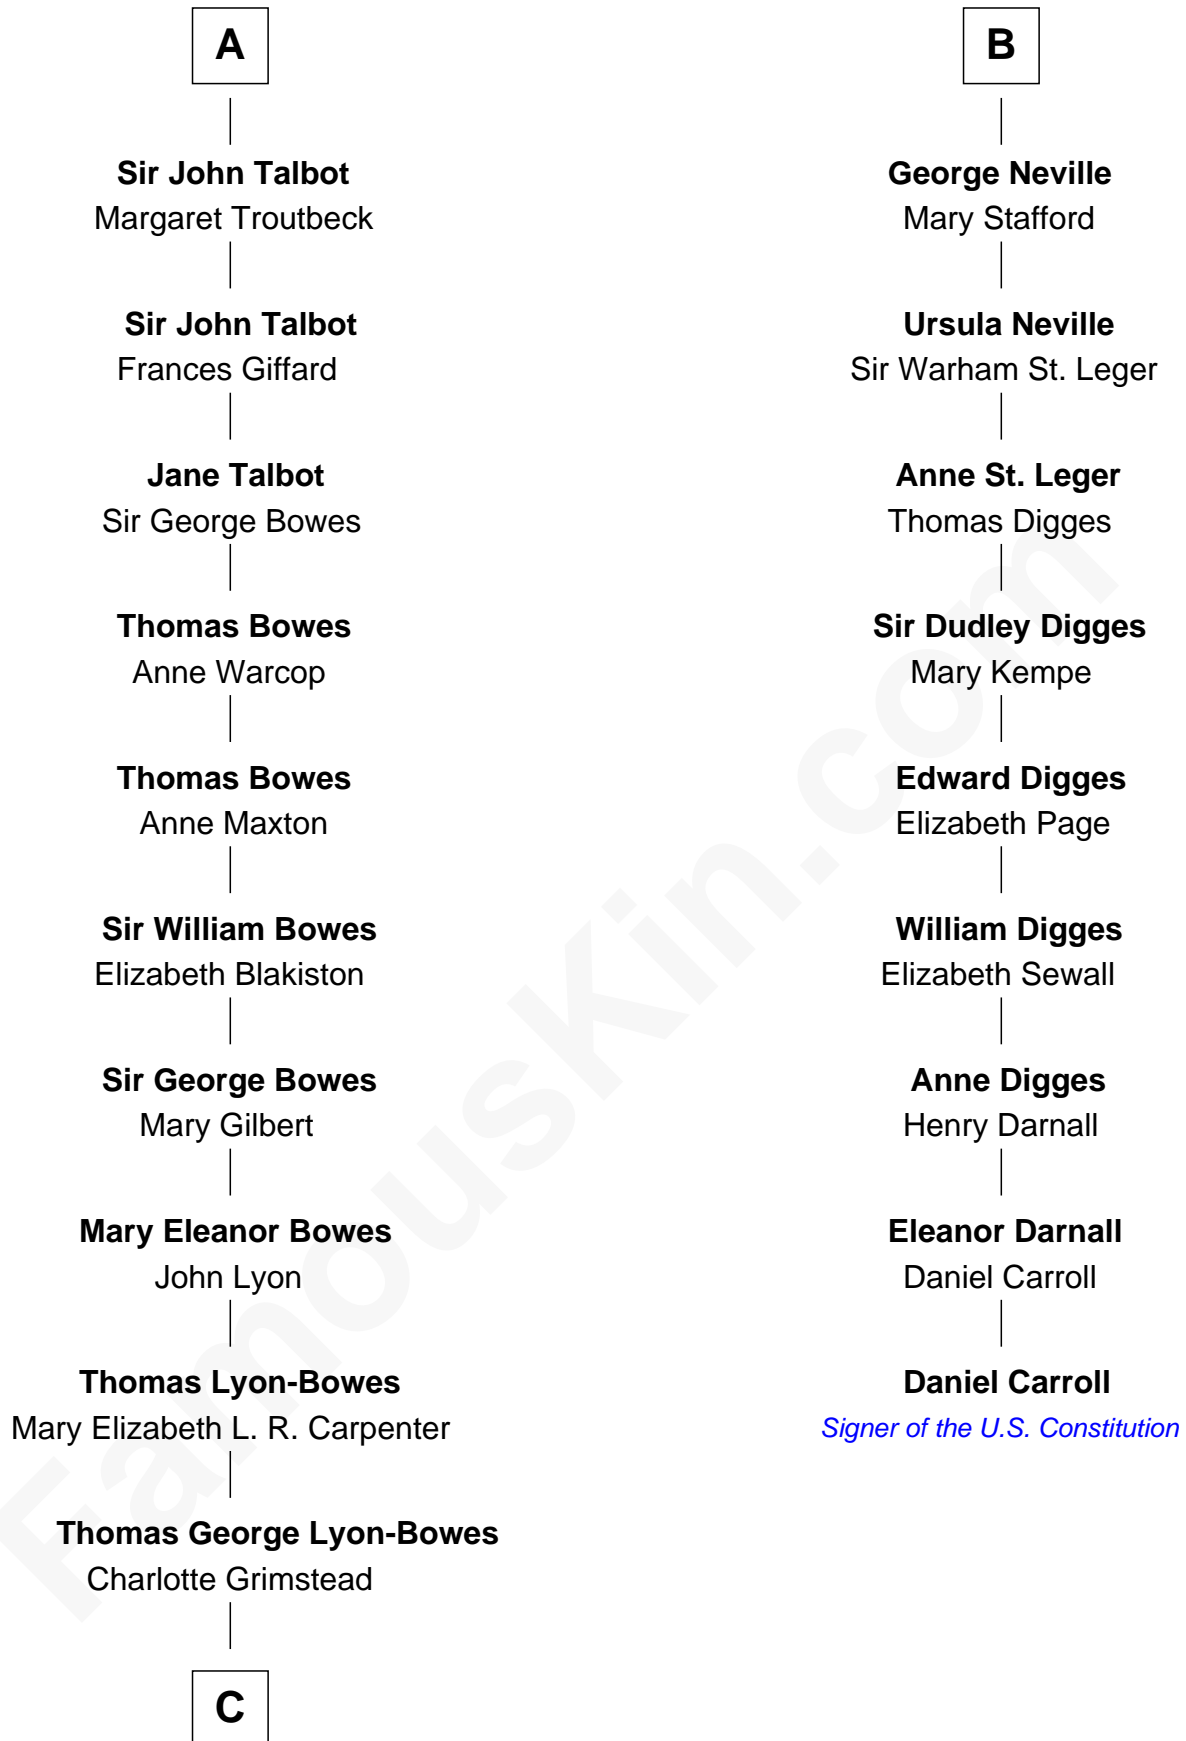

FamousKin.com

Relationship Chart of

Queen Elizabeth II

Queen of the United Kingdom

15th cousin 5 times removed of

Daniel Carroll

Signer of the U.S. Constitution

C

—
Claude Bowes-Lyon

Frances Dora Smith

—
Claude George Bowes-Lyon

Cecilia Nina Cavendish-Bentinck

—
Elizabeth Bowes-Lyon

George VI, King of the United Kingdom

—
Queen Elizabeth II

Queen of the United Kingdom