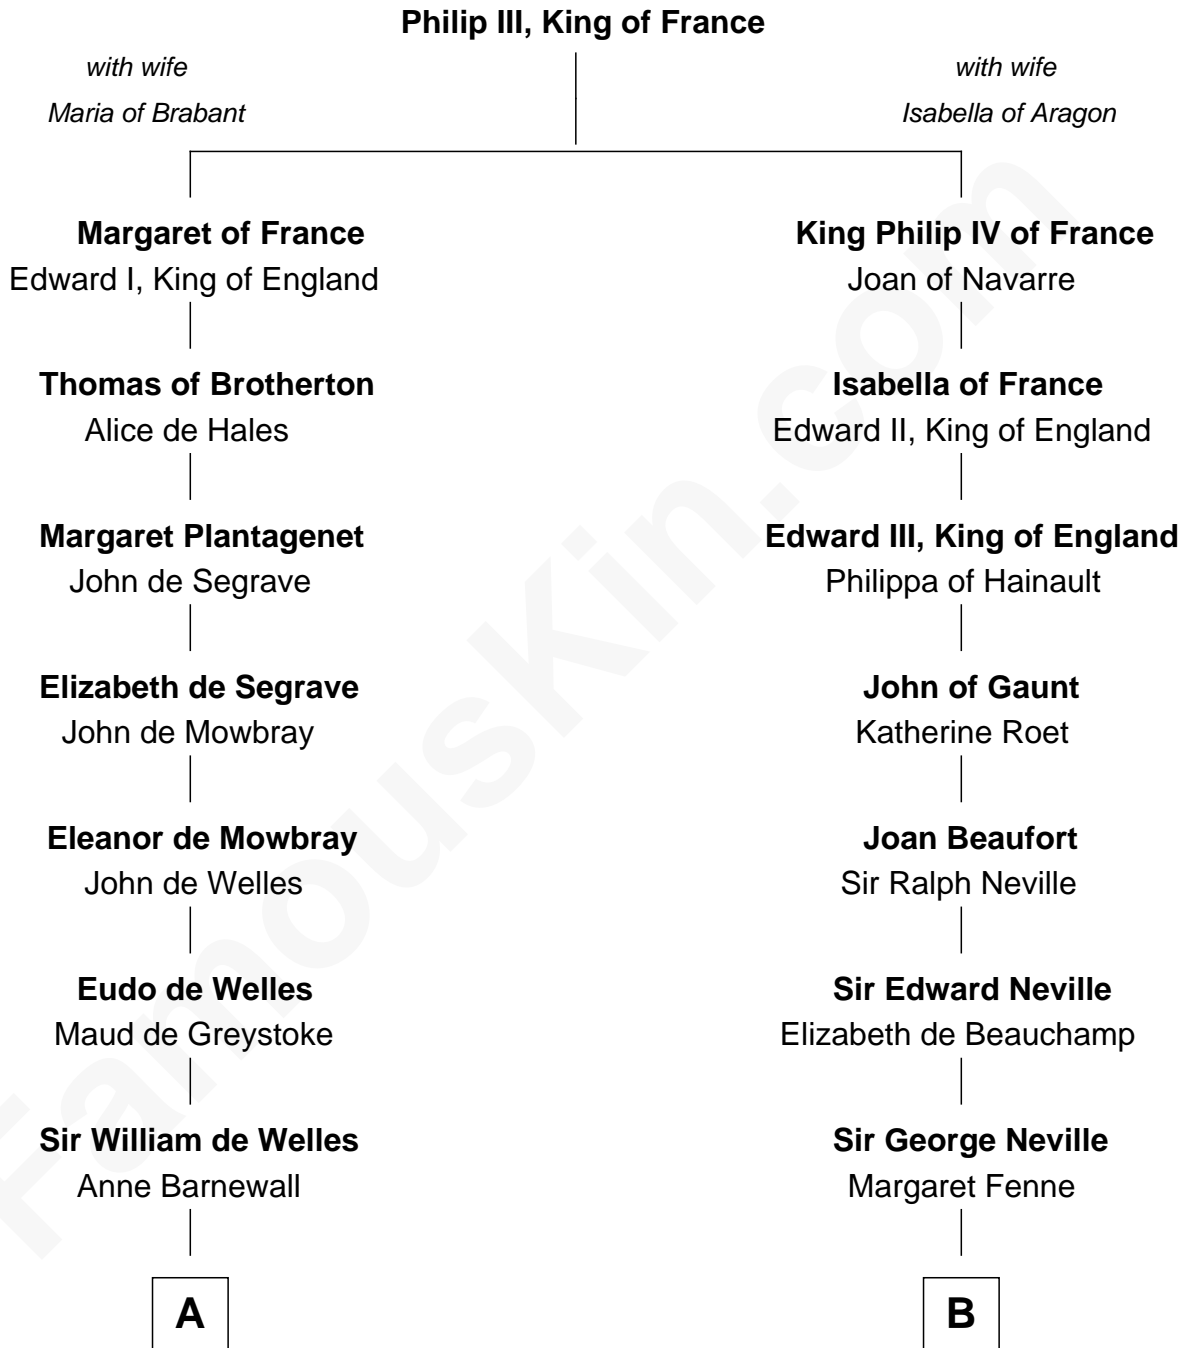

FamousKin.com Relationship Chart of Queen Elizabeth II

Queen of the United Kingdom

15th cousin 6 times removed of

Daniel Carroll

Signer of the U.S. Constitution

C

Anne Wellesley

Charles Augustus Cavendish-Bentinck

Rev. Charles William Cavendish-Bentinck

Caroline Louisa Burnaby

Cecilia Nina Cavendish-Bentinck

Claude George Bowes-Lyon

Elizabeth Bowes-Lyon

George VI, King of the United Kingdom

Queen Elizabeth II

Queen of the United Kingdom