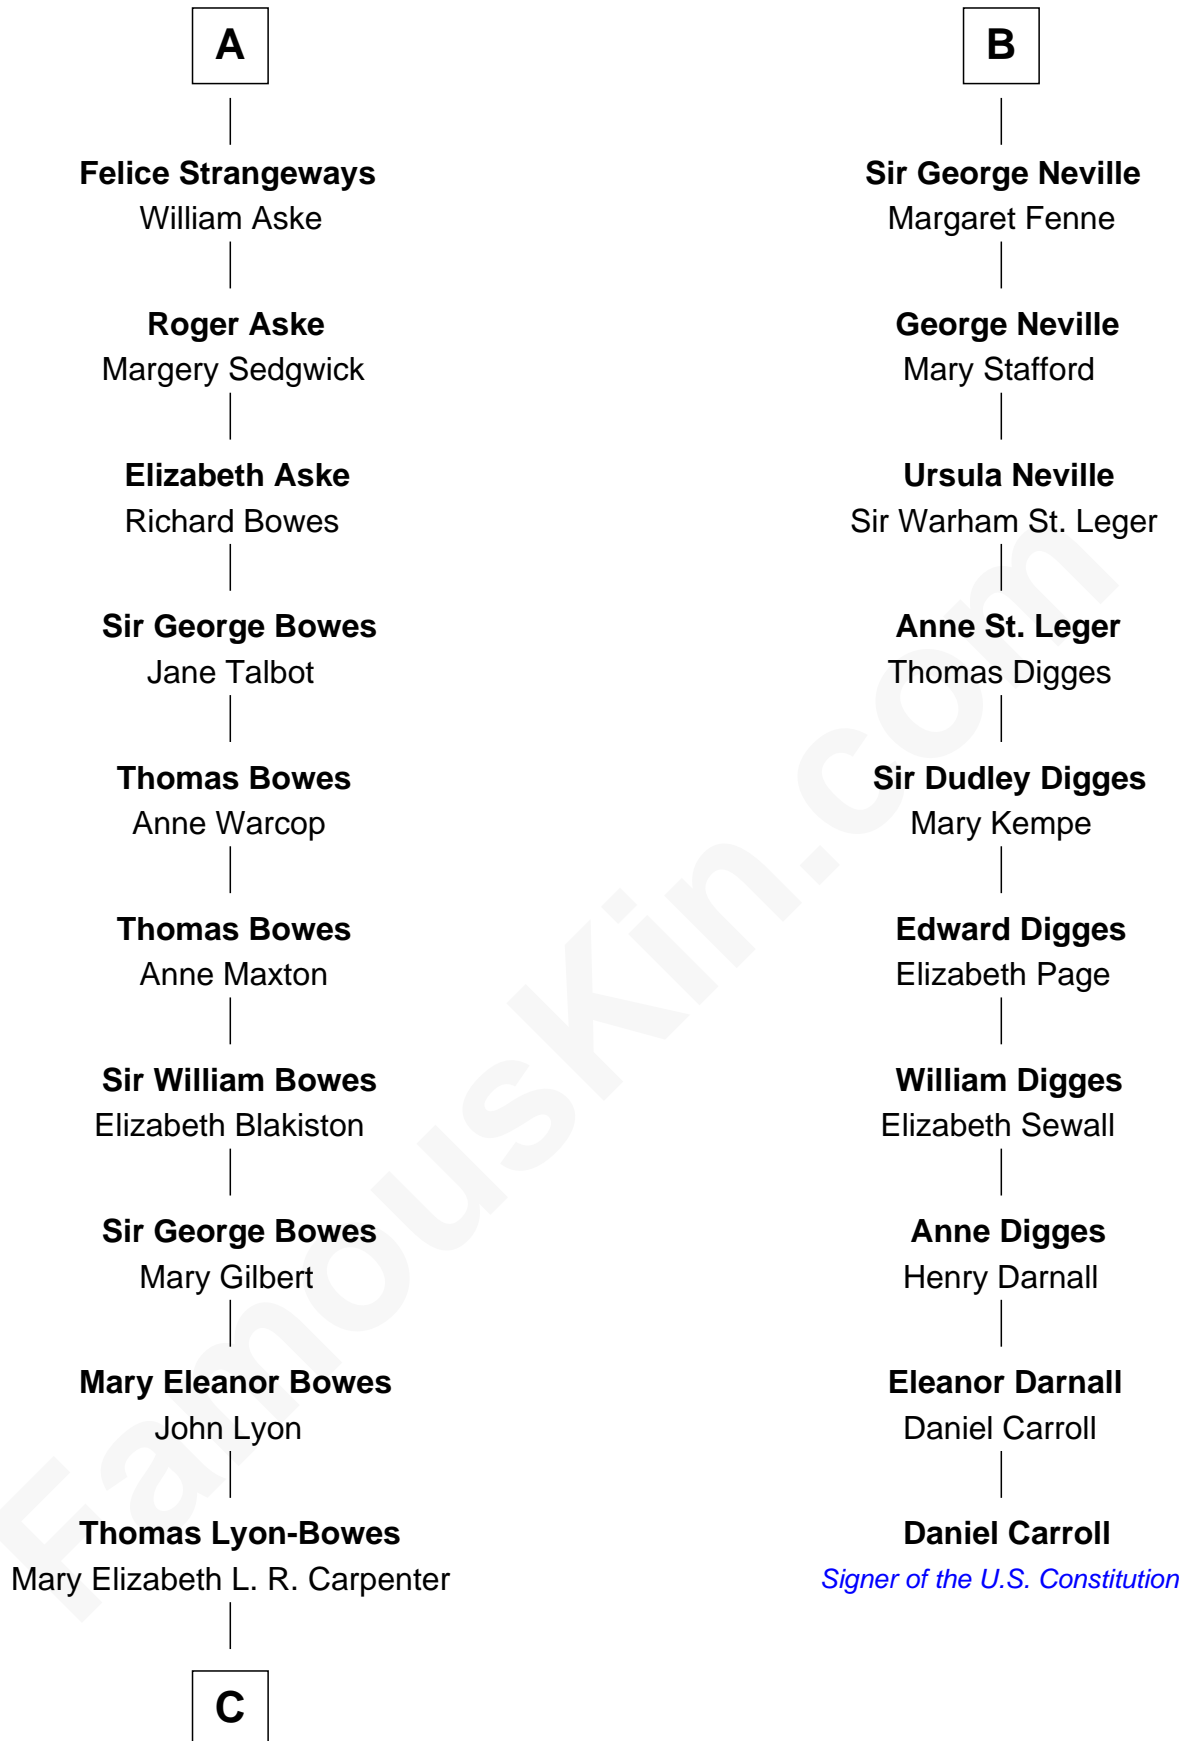

FamousKin.com

Relationship Chart of

Queen Elizabeth II

Queen of the United Kingdom

16th cousin 5 times removed of

Daniel Carroll

Signer of the U.S. Constitution

John Fitz Robert

Ada de Baliol

C

Thomas George Lyon-Bowes

Charlotte Grimstead

Claude Bowes-Lyon

Frances Dora Smith

Claude George Bowes-Lyon

Cecilia Nina Cavendish-Bentinck

Elizabeth Bowes-Lyon

George VI, King of the United Kingdom

Queen Elizabeth II

Queen of the United Kingdom