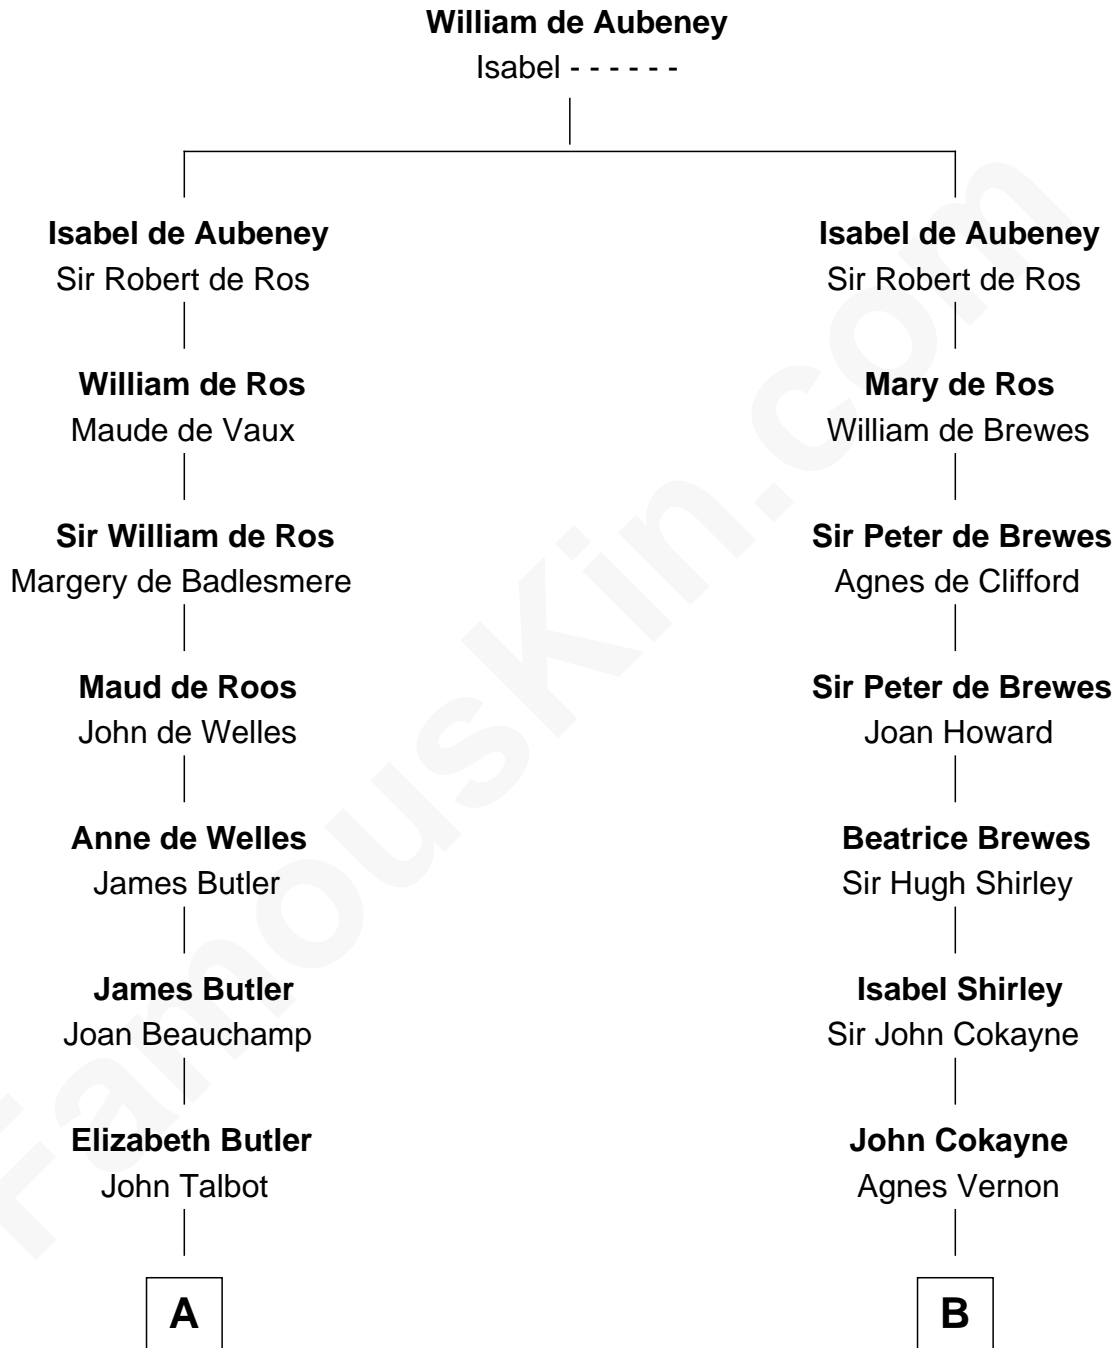

## Relationship Chart of

### Queen Elizabeth II

*Queen of the United Kingdom*

17th cousin 4 times removed of

**Daniel Carroll**

*Signer of the U.S. Constitution*

**C**

**Thomas George Lyon-Bowes**

Charlotte Grimstead