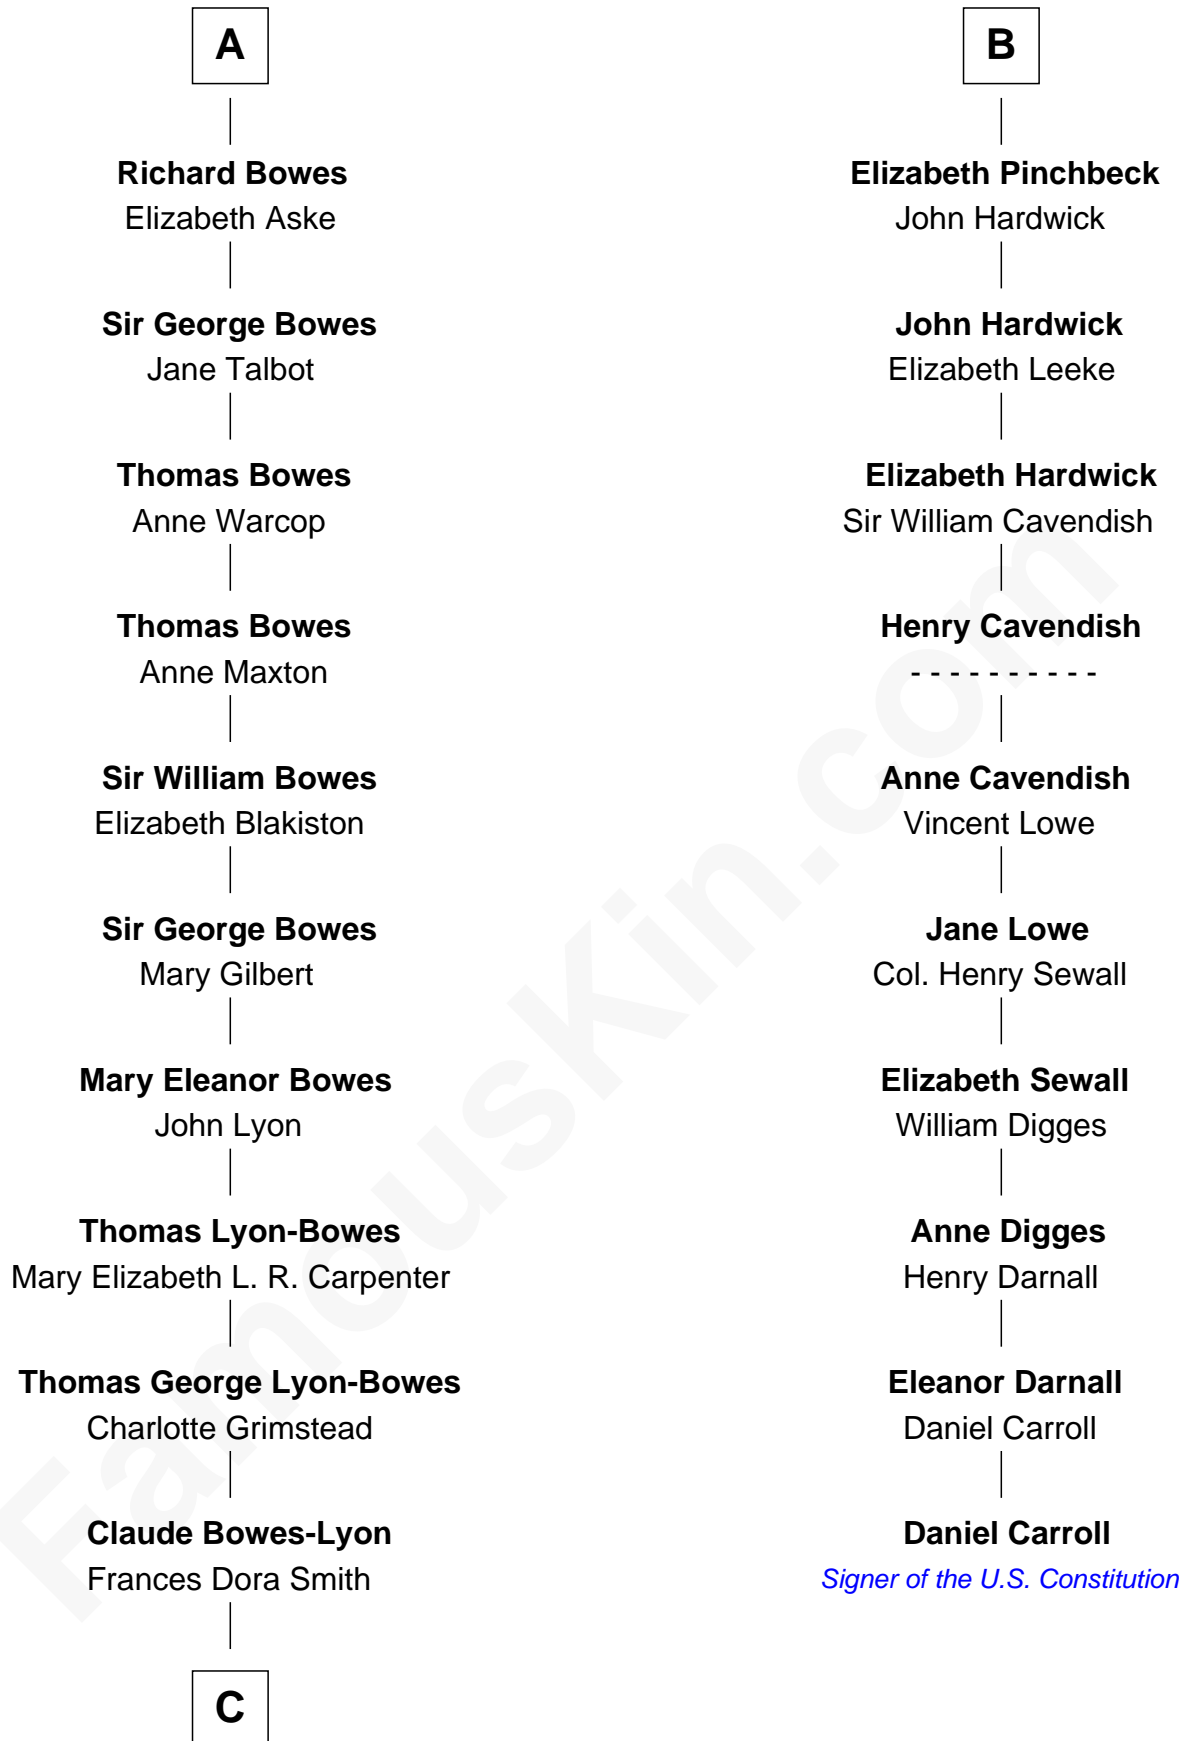

FamousKin.com

Relationship Chart of

Queen Elizabeth II

Queen of the United Kingdom

16th cousin 3 times removed of

Daniel Carroll

Signer of the U.S. Constitution

C

Claude George Bowes-Lyon
Cecilia Nina Cavendish-Bentinck

Elizabeth Bowes-Lyon
George VI, King of the United Kingdom

Queen Elizabeth II
Queen of the United Kingdom

FamousKin.com

Elizabeth II photo by [Eric Draper](#)