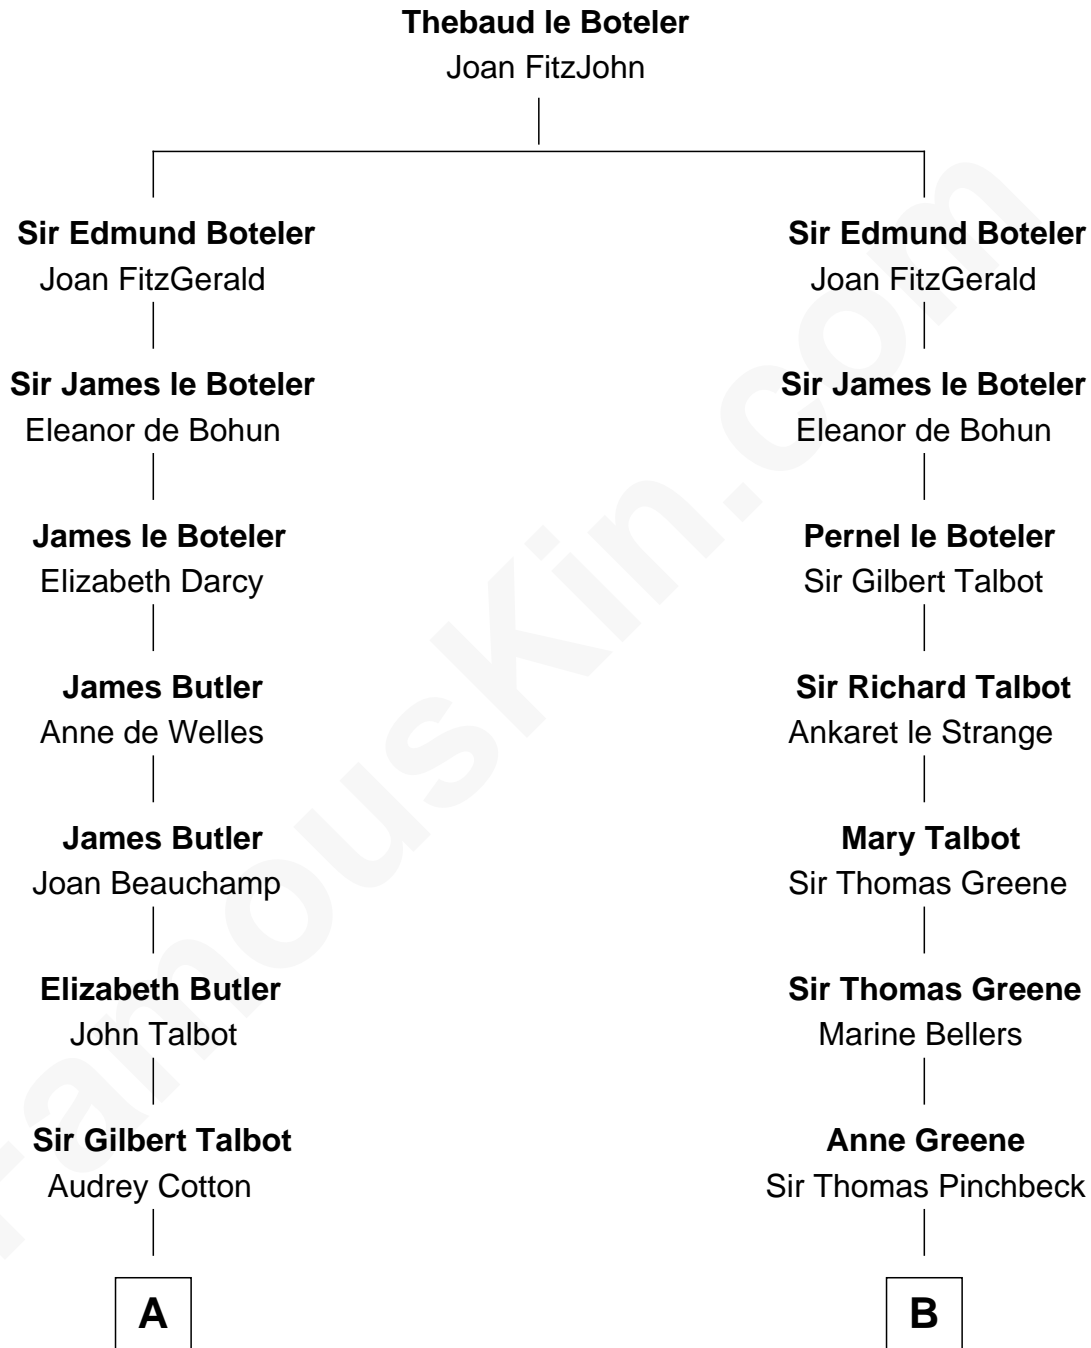

FamousKin.com

Relationship Chart of

Queen Elizabeth II

Queen of the United Kingdom

16th cousin 4 times removed of

Daniel Carroll

Signer of the U.S. Constitution

C

—
Claude Bowes-Lyon

Frances Dora Smith

—
Claude George Bowes-Lyon

Cecilia Nina Cavendish-Bentinck

—
Elizabeth Bowes-Lyon

George VI, King of the United Kingdom

—
Queen Elizabeth II

Queen of the United Kingdom