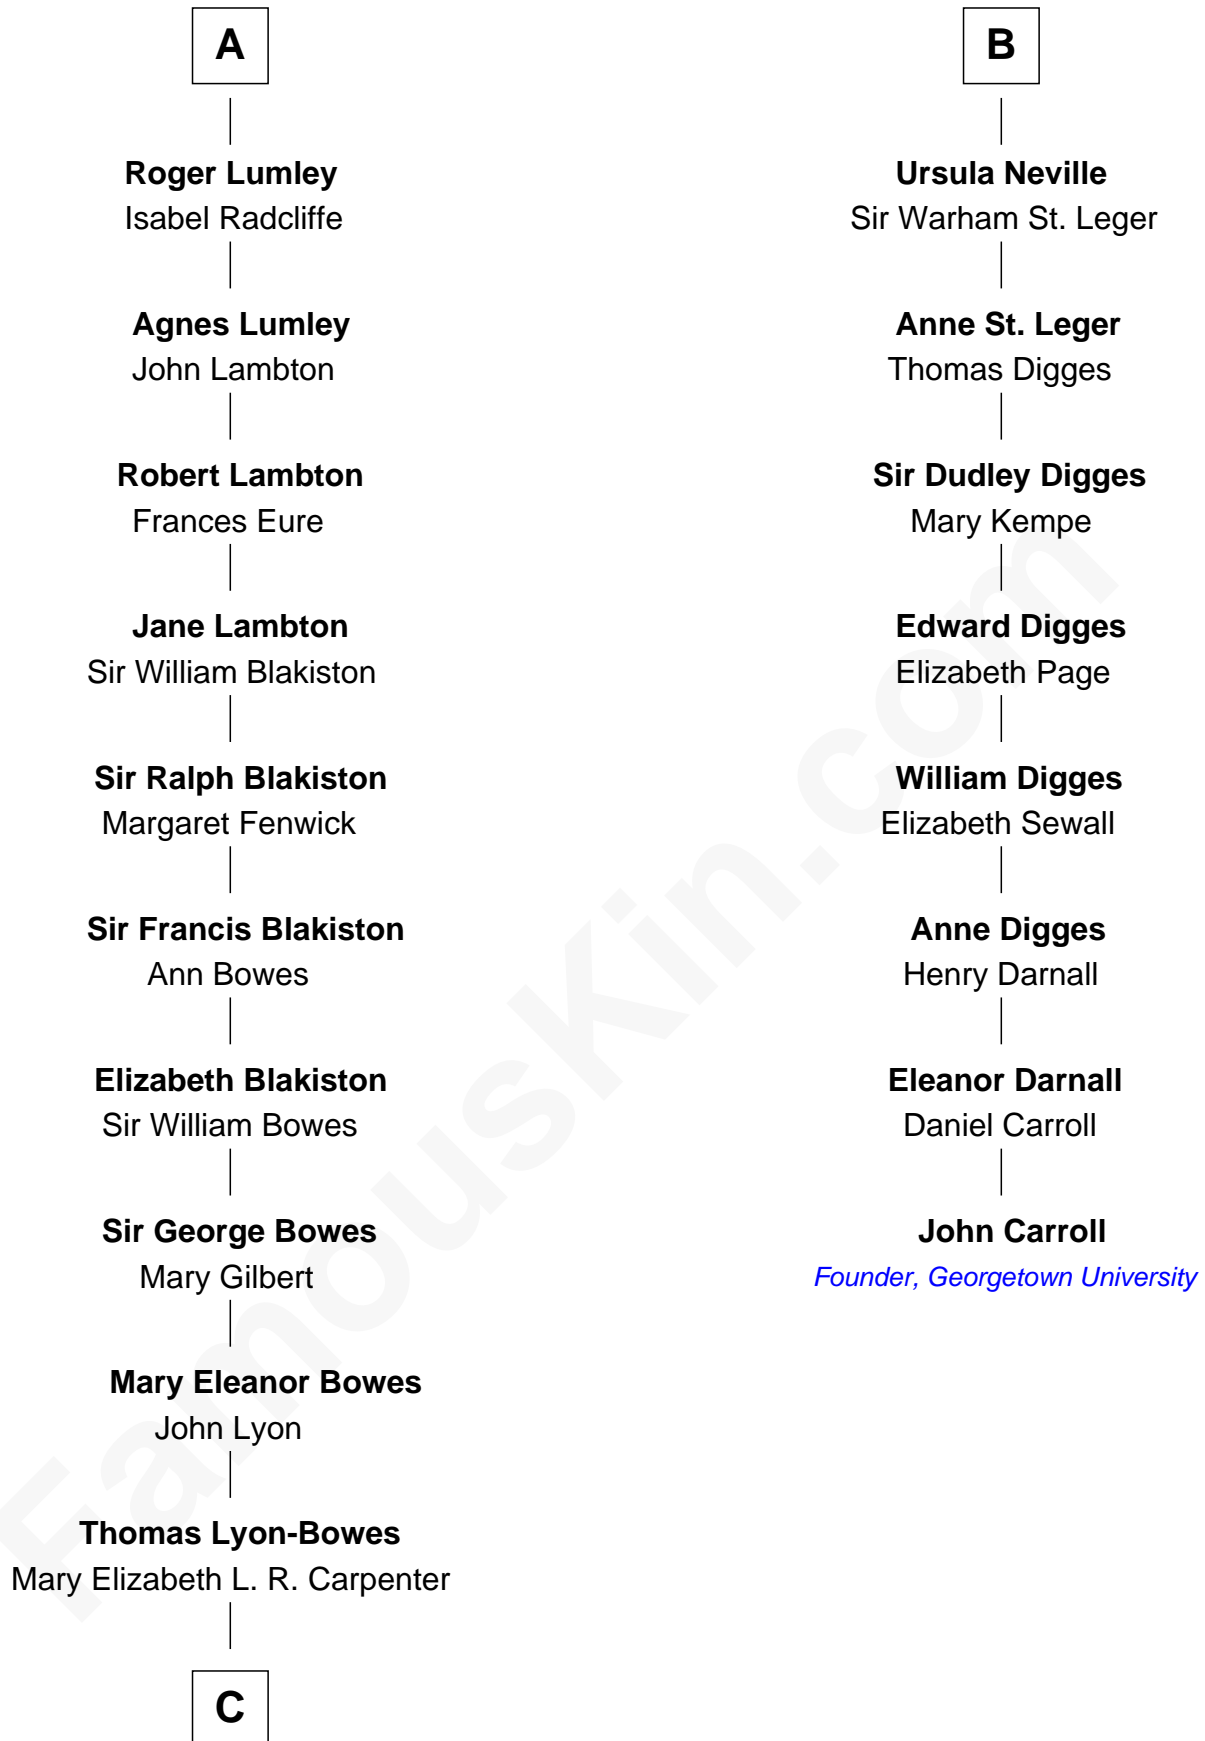

## Relationship Chart of

### Queen Elizabeth II

*Queen of the United Kingdom*

14th cousin 7 times removed of

**John Carroll**

*Founder of Georgetown University*

**C**

—  
**Thomas George Lyon-Bowes**

Charlotte Grimstead

—  
**Claude Bowes-Lyon**

Frances Dora Smith

—  
**Claude George Bowes-Lyon**

Cecilia Nina Cavendish-Bentinck

—  
**Elizabeth Bowes-Lyon**

George VI, King of the United Kingdom

—  
**Queen Elizabeth II**

*Queen of the United Kingdom*