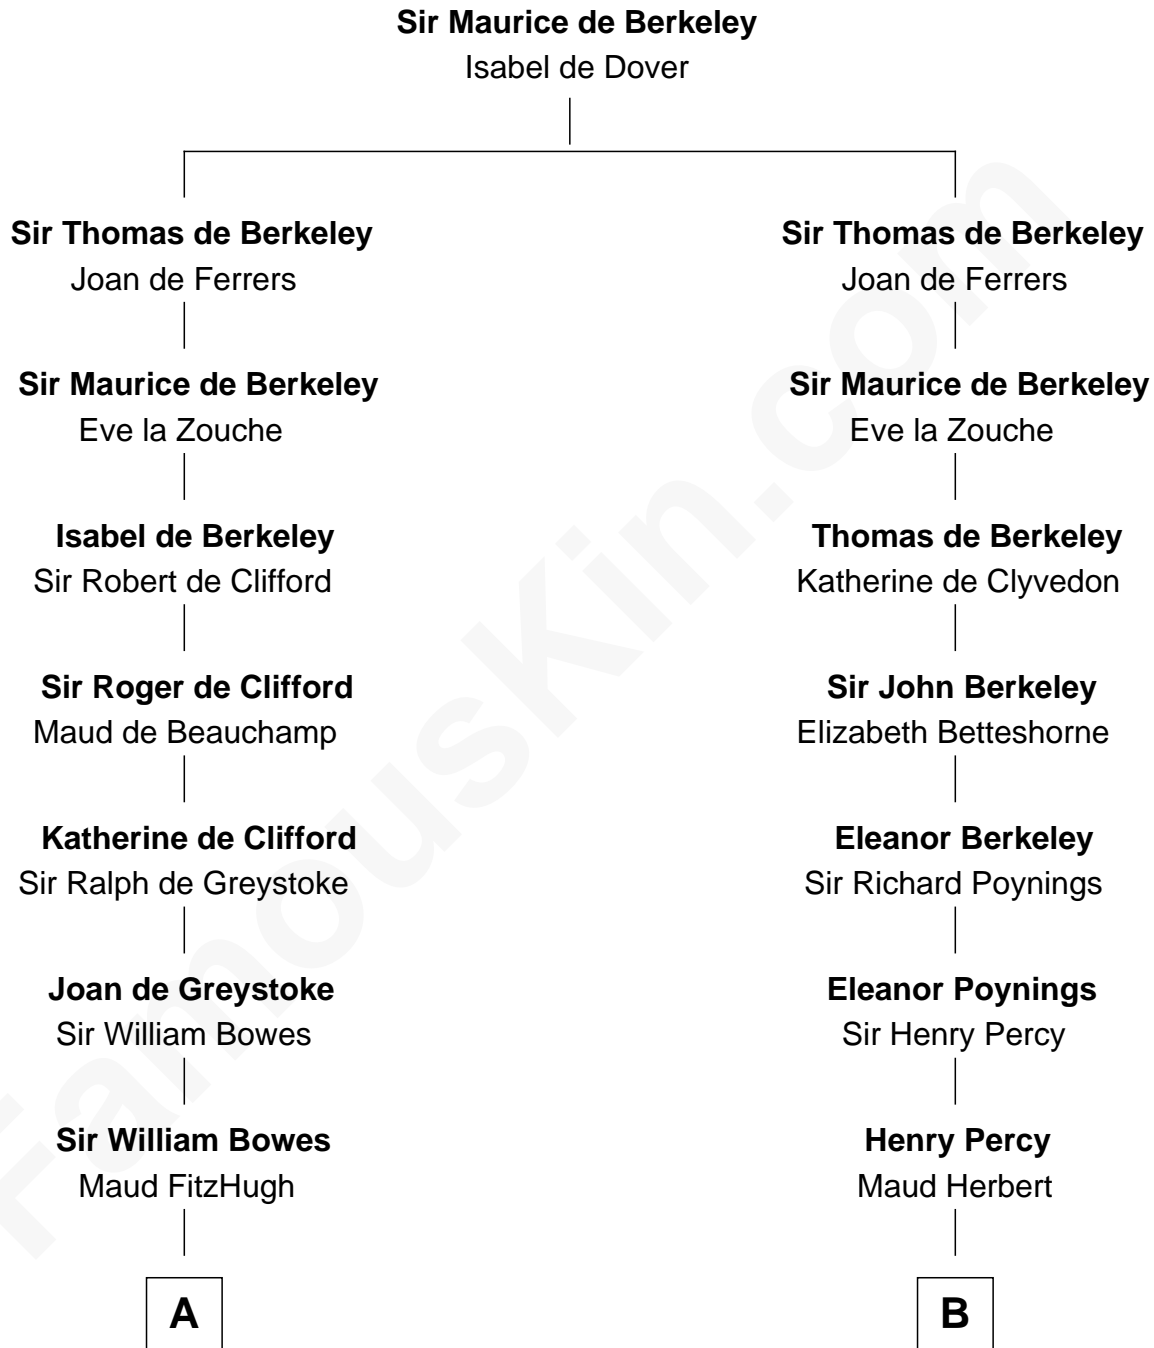

## Relationship Chart of

### Queen Elizabeth II

*Queen of the United Kingdom*

16th cousin 4 times removed of

**John Carroll**

*Founder of Georgetown University*

**C**

—  
**Claude Bowes-Lyon**

Frances Dora Smith

—  
**Claude George Bowes-Lyon**

Cecilia Nina Cavendish-Bentinck

—  
**Elizabeth Bowes-Lyon**

George VI, King of the United Kingdom

—  
**Queen Elizabeth II**

*Queen of the United Kingdom*

FamousKin.com