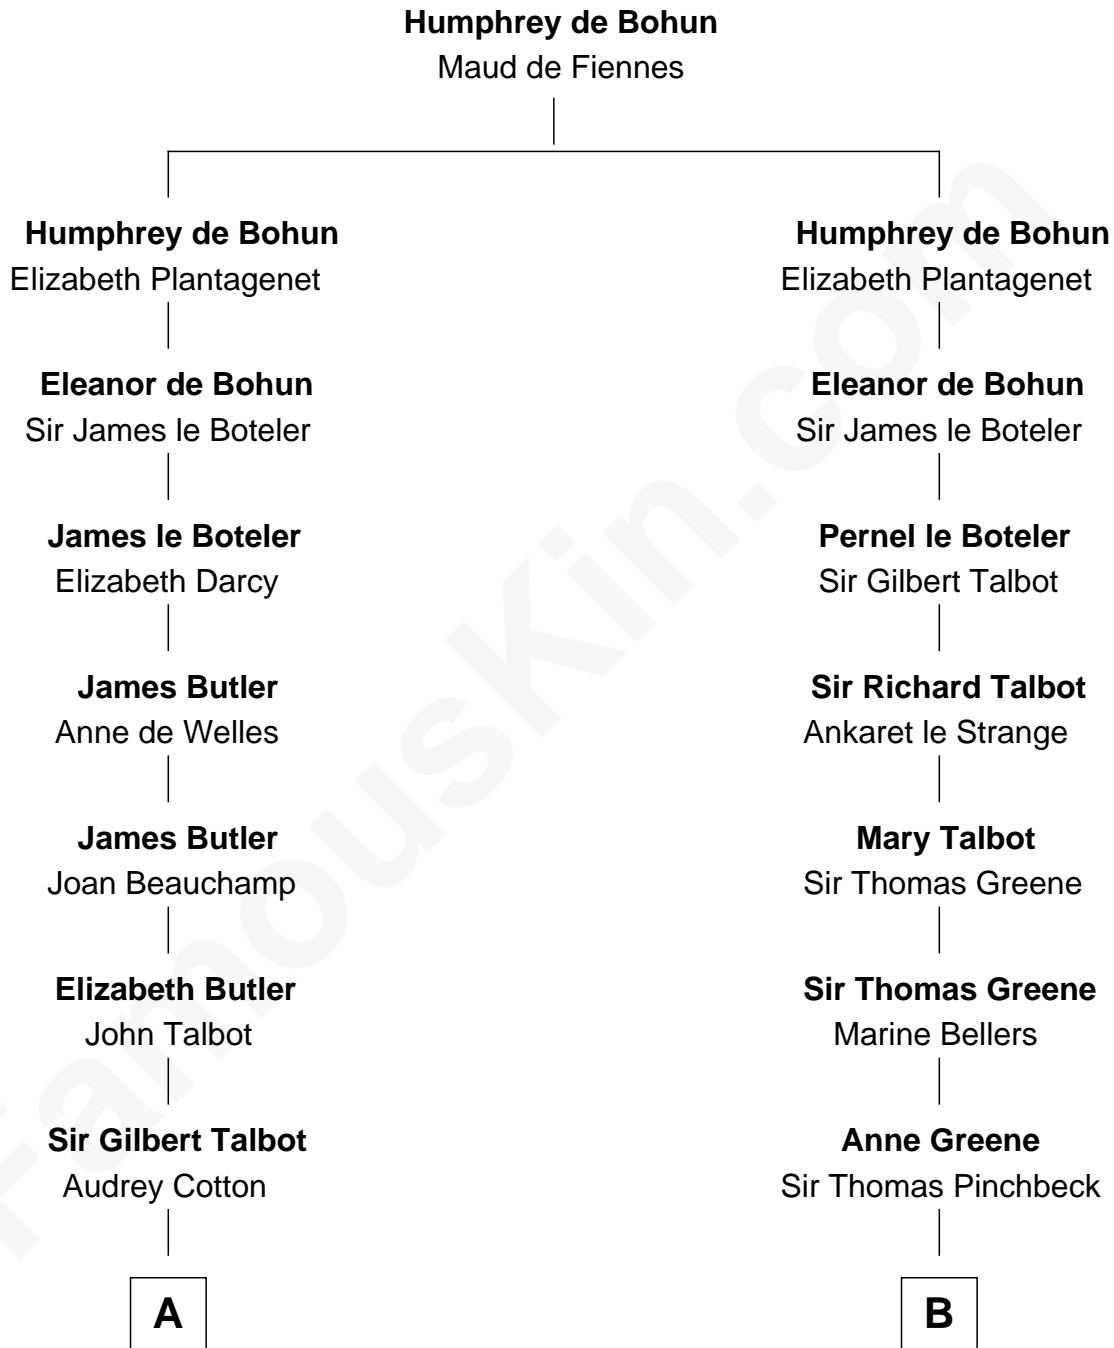

FamousKin.com

Relationship Chart of

Queen Elizabeth II

Queen of the United Kingdom

16th cousin 4 times removed of

John Carroll

Founder of Georgetown University

C

—
Claude Bowes-Lyon

Frances Dora Smith

—
Claude George Bowes-Lyon

Cecilia Nina Cavendish-Bentinck

—
Elizabeth Bowes-Lyon

George VI, King of the United Kingdom

—
Queen Elizabeth II

Queen of the United Kingdom