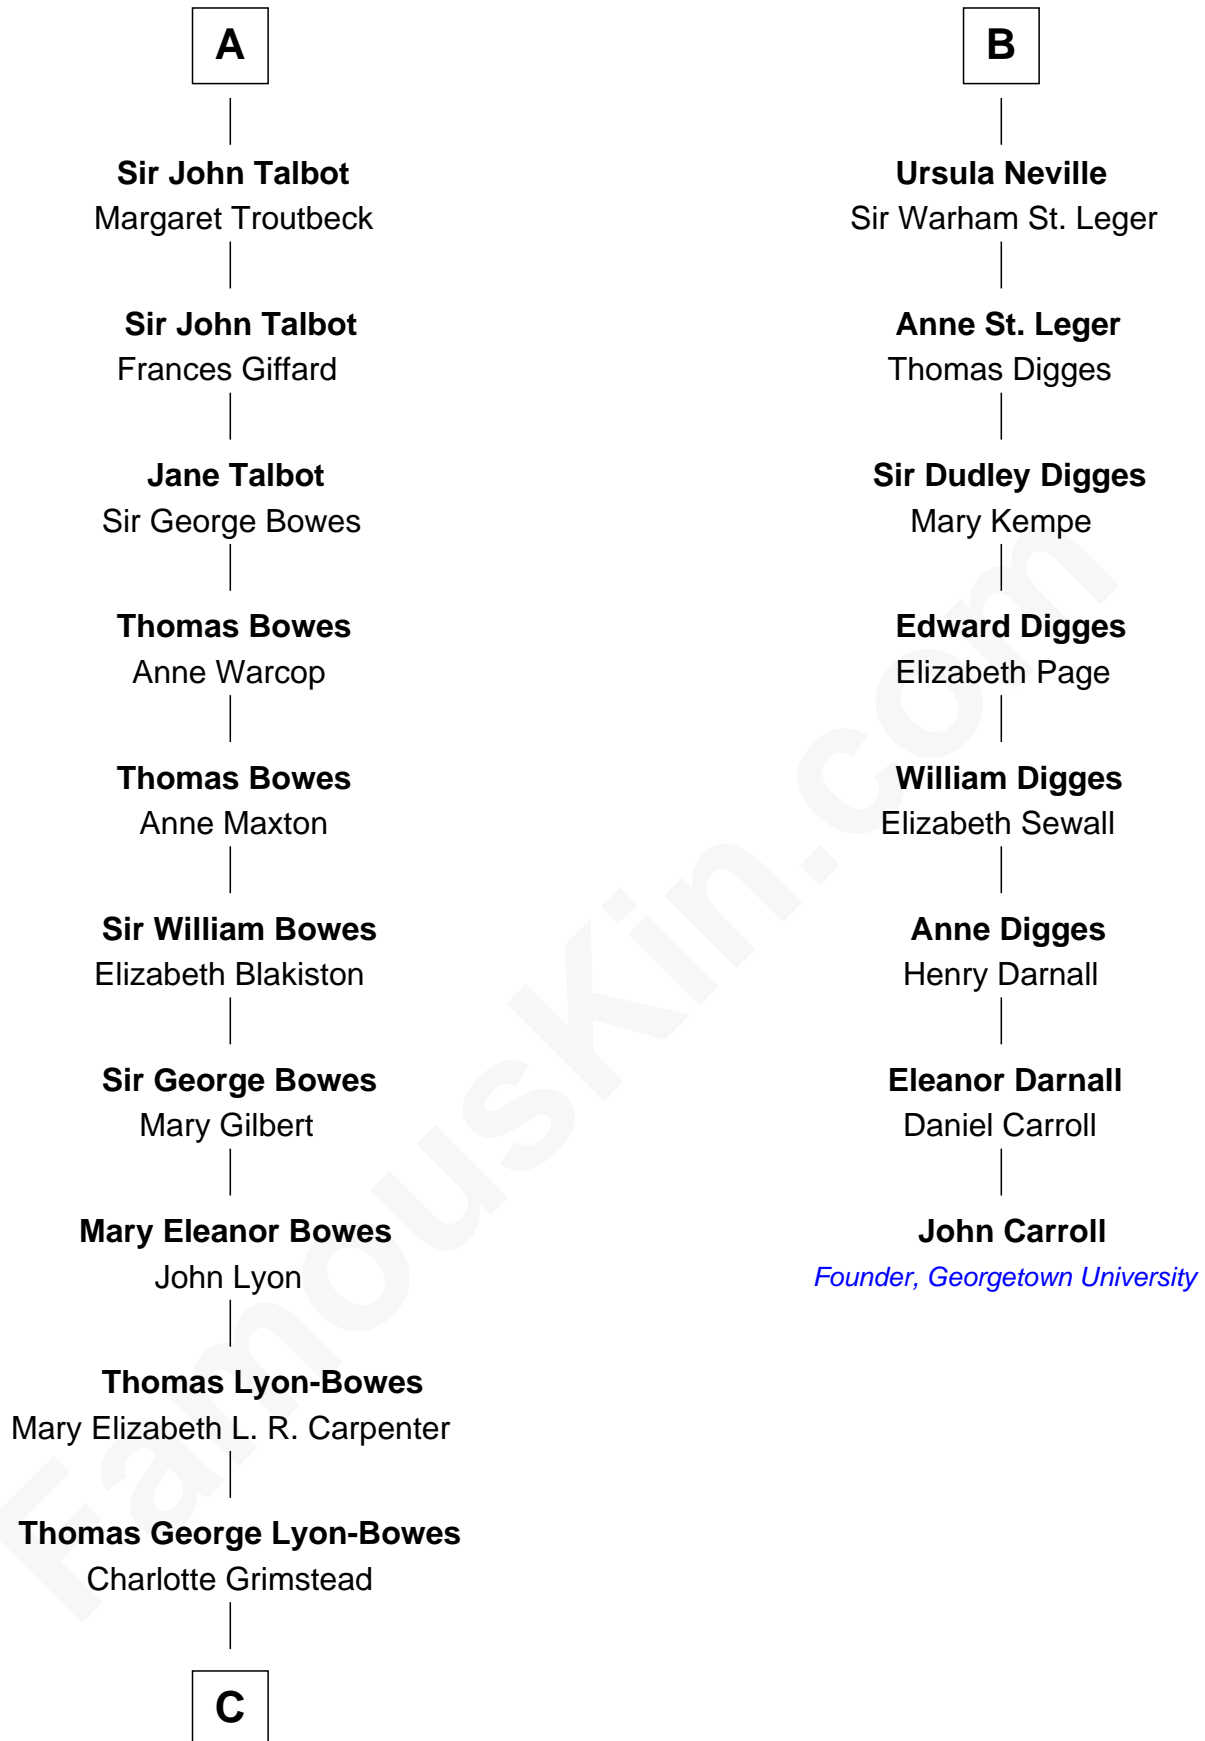

## Relationship Chart of

### Queen Elizabeth II

*Queen of the United Kingdom*

14th cousin 6 times removed of

**John Carroll**

*Founder of Georgetown University*

**C**

—  
**Claude Bowes-Lyon**

Frances Dora Smith

—  
**Claude George Bowes-Lyon**

Cecilia Nina Cavendish-Bentinck

—  
**Elizabeth Bowes-Lyon**

George VI, King of the United Kingdom

—  
**Queen Elizabeth II**

*Queen of the United Kingdom*

FamousKin.com