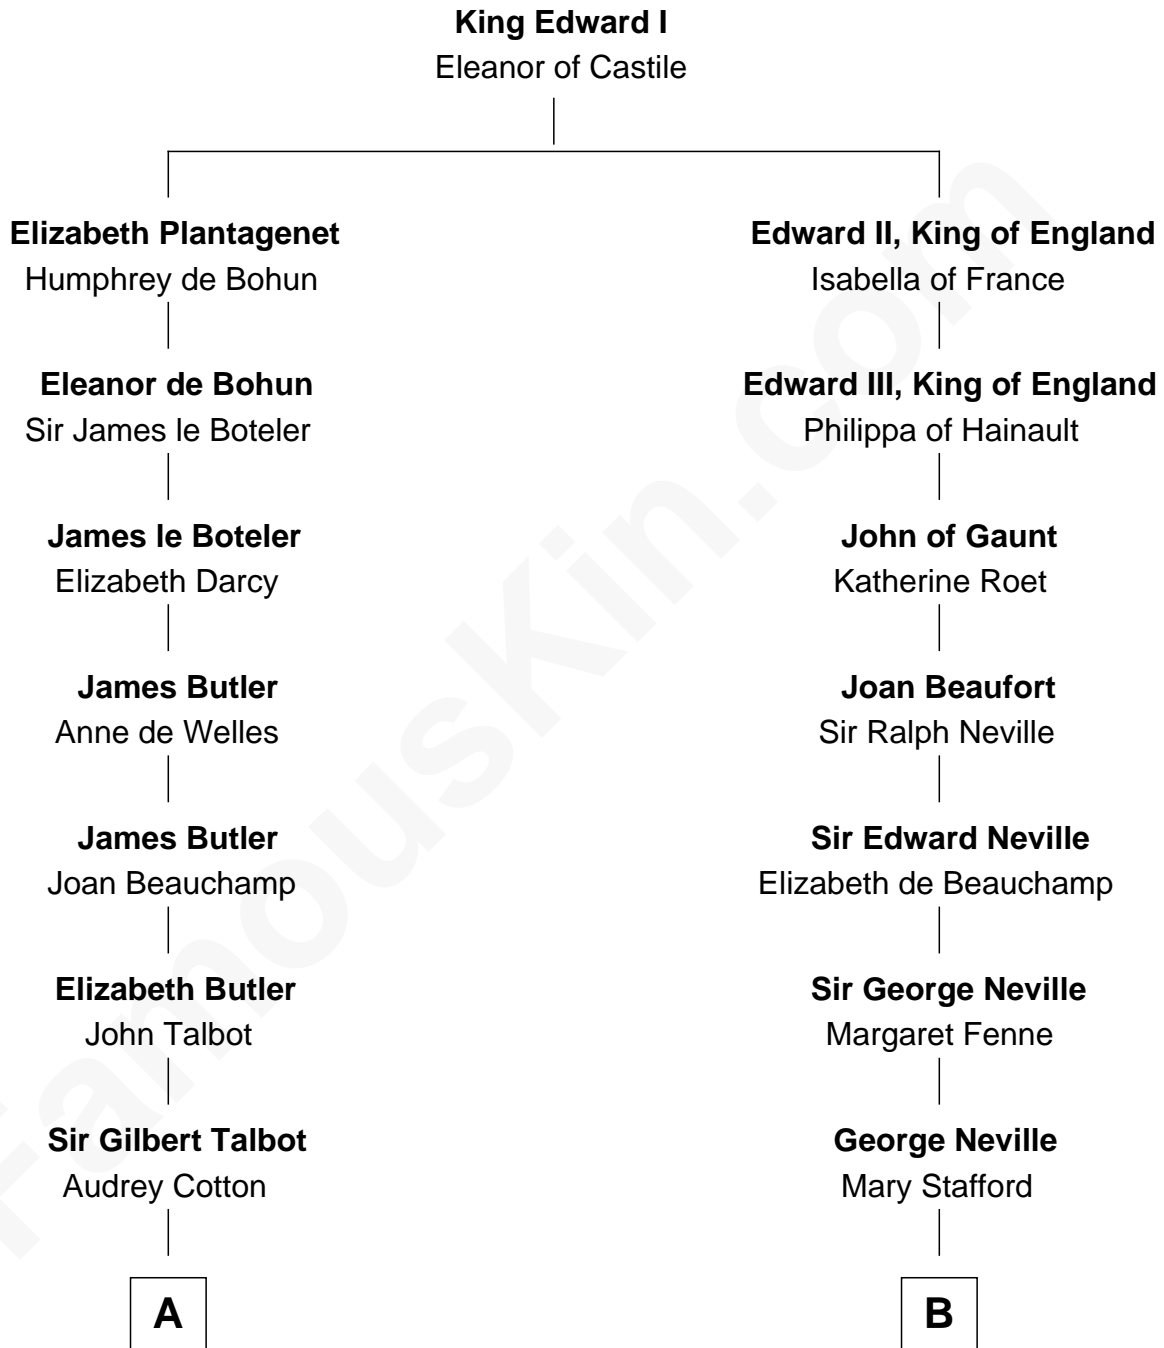

## Relationship Chart of

### Queen Elizabeth II

*Queen of the United Kingdom*

14th cousin 6 times removed of

**John Carroll**

*Founder of Georgetown University*

**C**

—  
**Claude Bowes-Lyon**

Frances Dora Smith

—  
**Claude George Bowes-Lyon**

Cecilia Nina Cavendish-Bentinck

—  
**Elizabeth Bowes-Lyon**

George VI, King of the United Kingdom

—  
**Queen Elizabeth II**

*Queen of the United Kingdom*

FamousKin.com