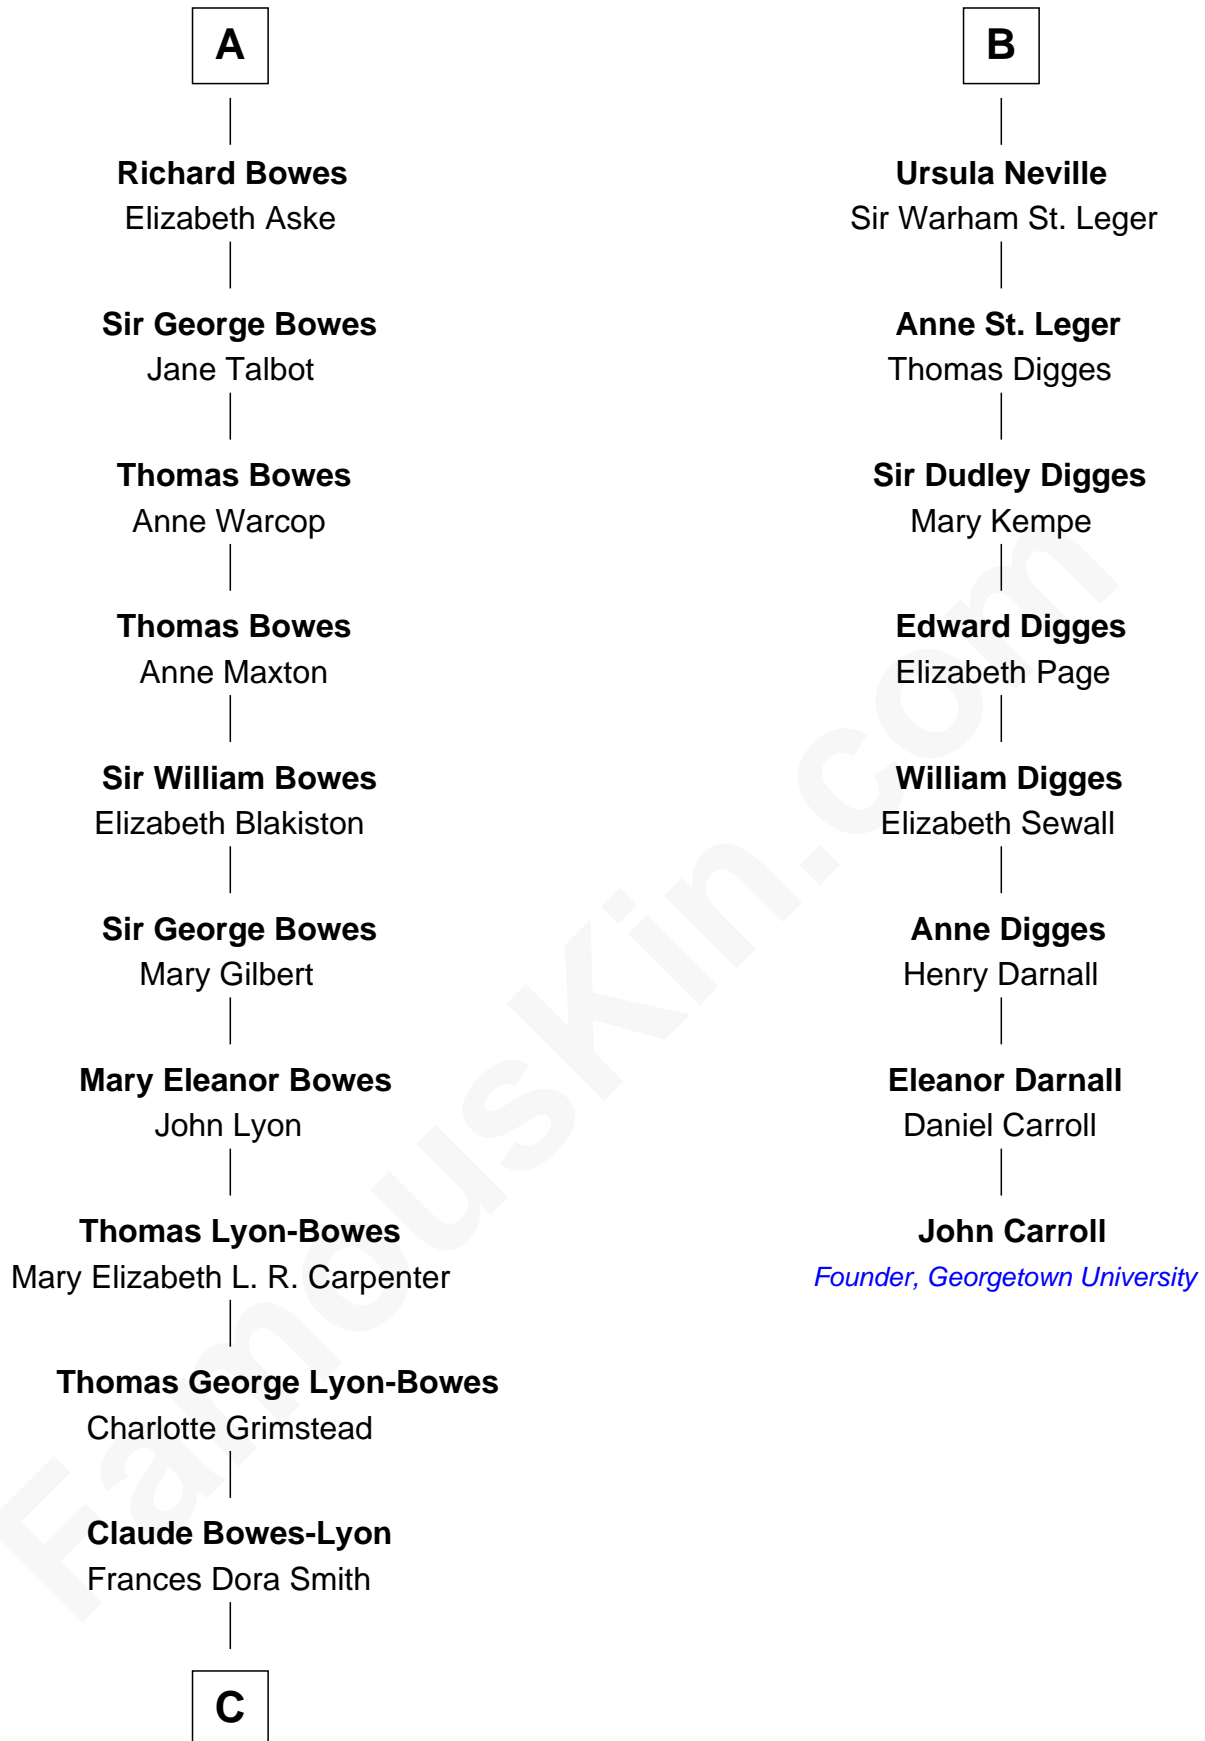

## Relationship Chart of

### Queen Elizabeth II

*Queen of the United Kingdom*

14th cousin 5 times removed of

**John Carroll**

*Founder of Georgetown University*

**C**

**Claude George Bowes-Lyon**  
Cecilia Nina Cavendish-Bentinck

**Elizabeth Bowes-Lyon**  
George VI, King of the United Kingdom

**Queen Elizabeth II**  
*Queen of the United Kingdom*

FamousKin.com