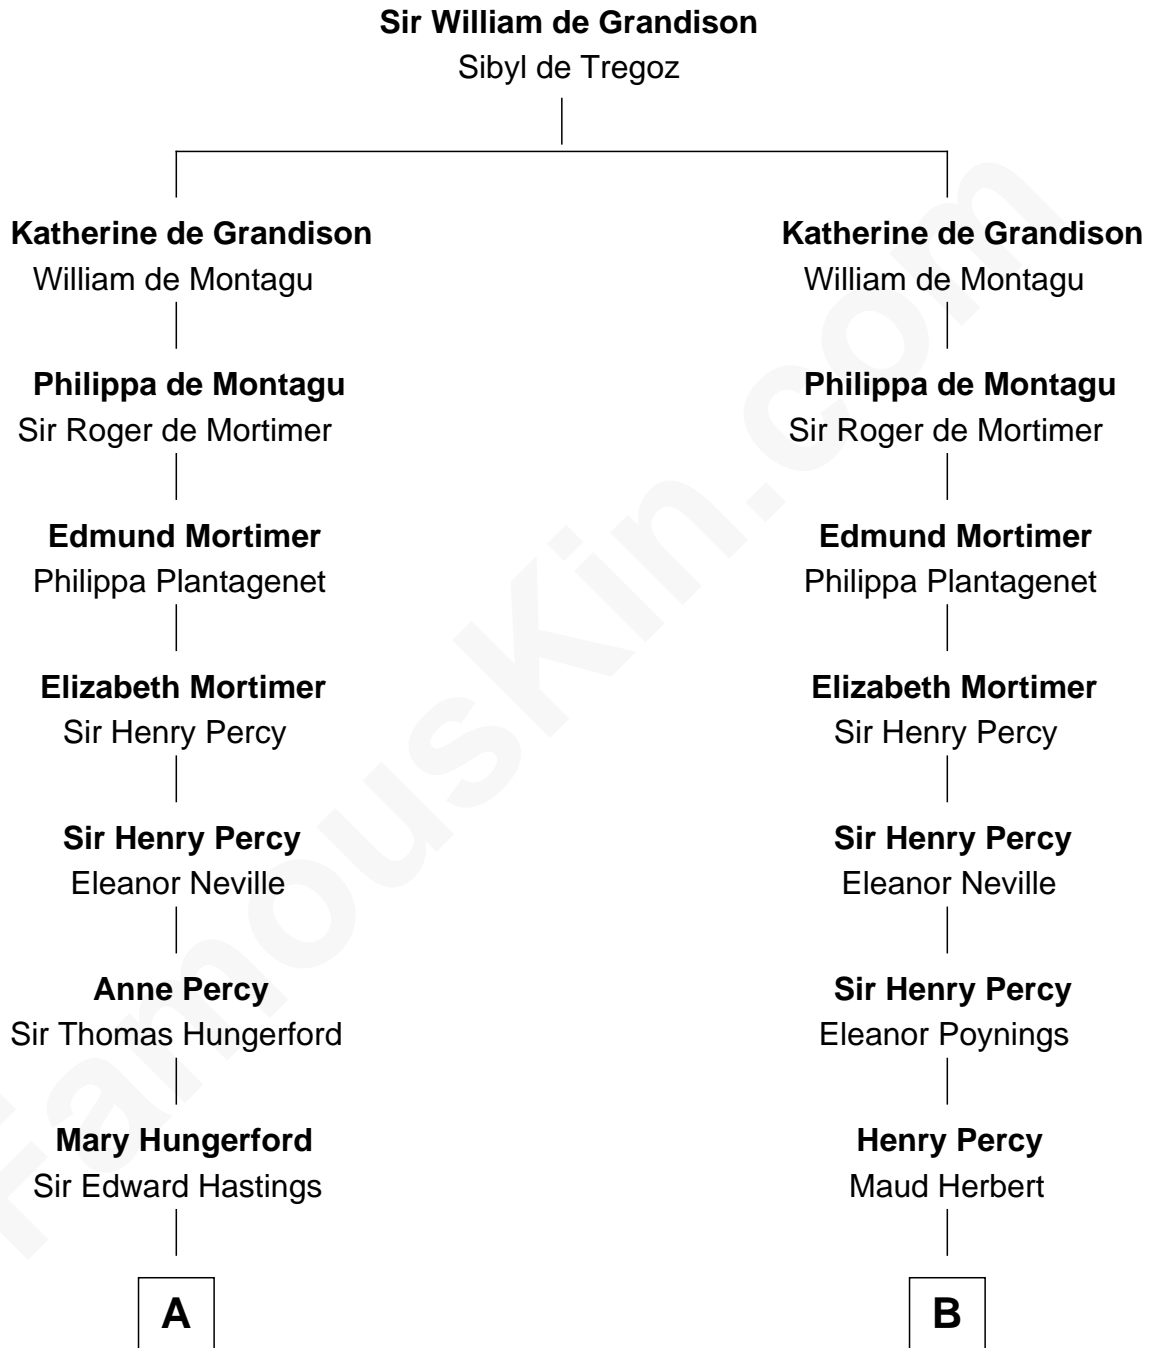

FamousKin.com

Relationship Chart of

Queen Elizabeth II

Queen of the United Kingdom

16th cousin 5 times removed of

John Carroll

Founder of Georgetown University

C

Charles Augustus Cavendish-Bentinck

Anne Wellesley

Rev. Charles William Cavendish-Bentinck

Caroline Louisa Burnaby

Cecilia Nina Cavendish-Bentinck

Claude George Bowes-Lyon

Elizabeth Bowes-Lyon

George VI, King of the United Kingdom

Queen Elizabeth II

Queen of the United Kingdom