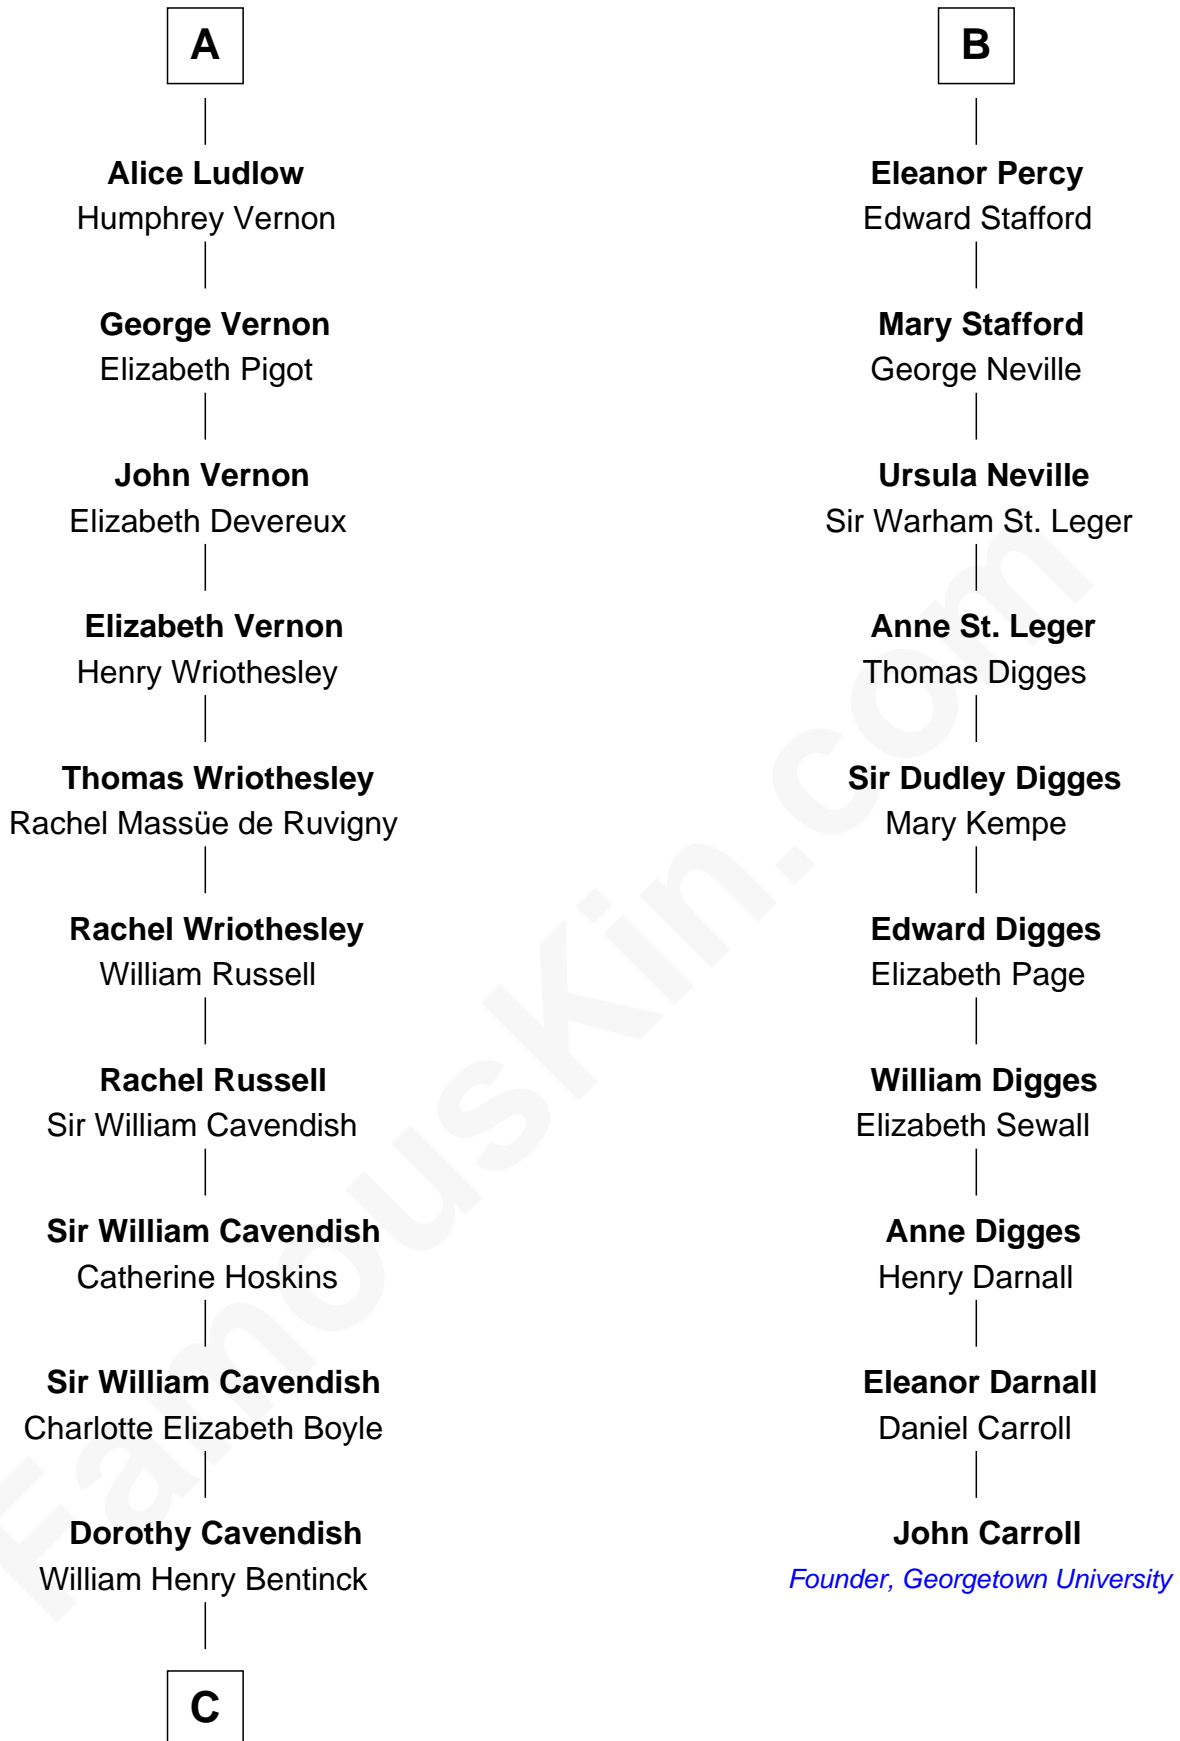

# FamousKin.com Relationship Chart of

**Queen Elizabeth II**

*Queen of the United Kingdom*

16th cousin 5 times removed of

**John Carroll**

*Founder of Georgetown University*

**Roger de Mortimer**

Joan de Geneville

**C**

**Charles Augustus Cavendish-Bentinck**

Anne Wellesley

**Rev. Charles William Cavendish-Bentinck**

Caroline Louisa Burnaby

**Cecilia Nina Cavendish-Bentinck**

Claude George Bowes-Lyon

**Elizabeth Bowes-Lyon**

George VI, King of the United Kingdom

**Queen Elizabeth II**

*Queen of the United Kingdom*