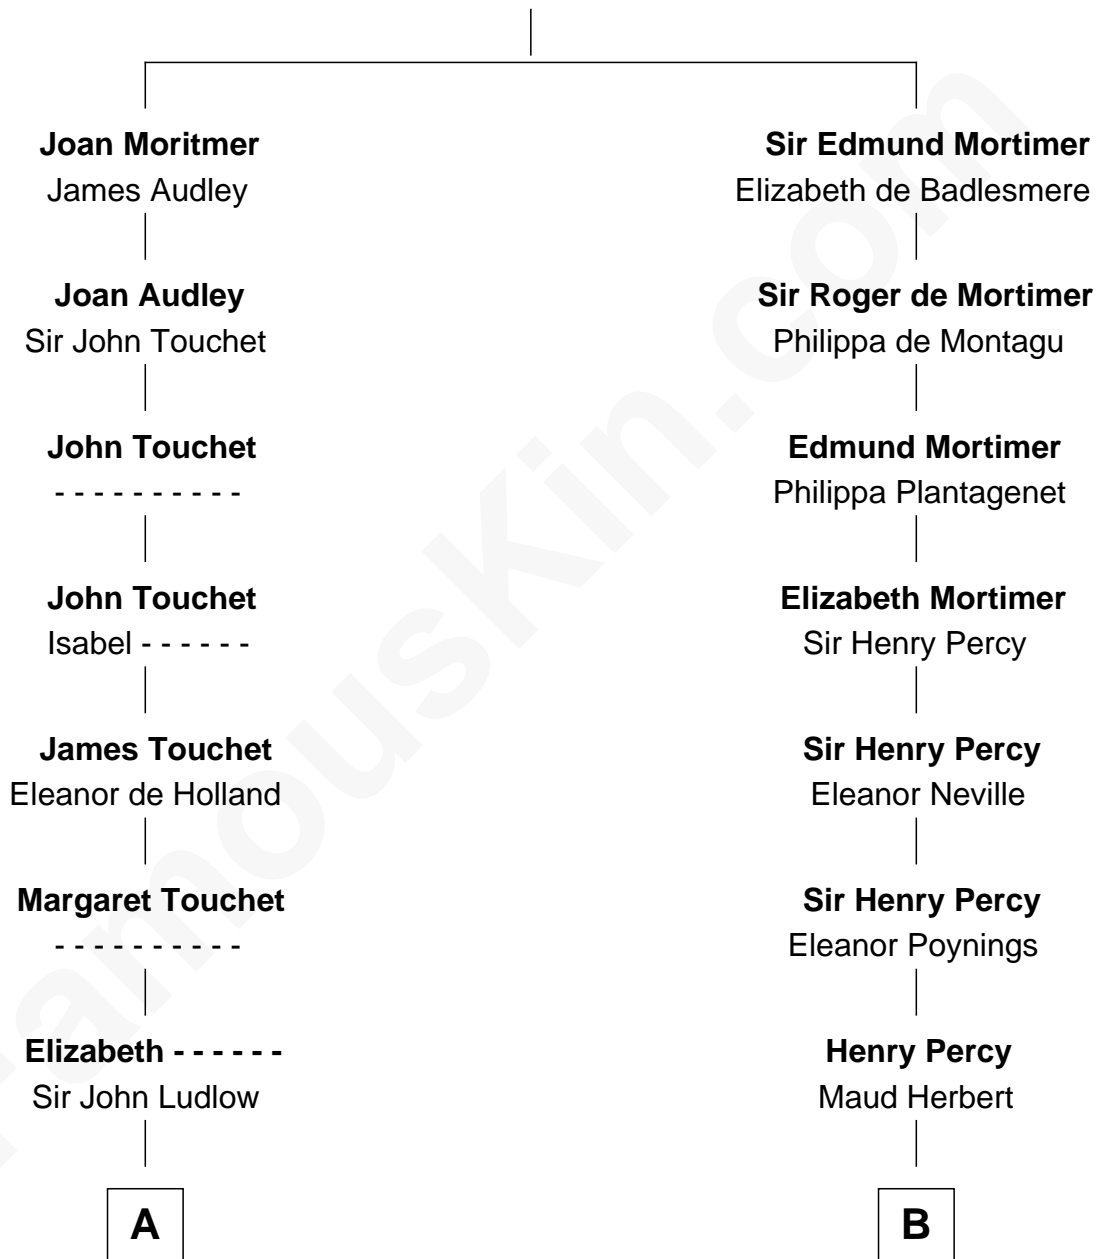

# FamousKin.com Relationship Chart of

**Queen Elizabeth II**

*Queen of the United Kingdom*

16th cousin 5 times removed of

**John Carroll**

*Founder of Georgetown University*

**Roger de Mortimer**

Joan de Geneville

**C**

**Charles Augustus Cavendish-Bentinck**

Anne Wellesley

**Rev. Charles William Cavendish-Bentinck**

Caroline Louisa Burnaby

**Cecilia Nina Cavendish-Bentinck**

Claude George Bowes-Lyon

**Elizabeth Bowes-Lyon**

George VI, King of the United Kingdom

**Queen Elizabeth II**

*Queen of the United Kingdom*