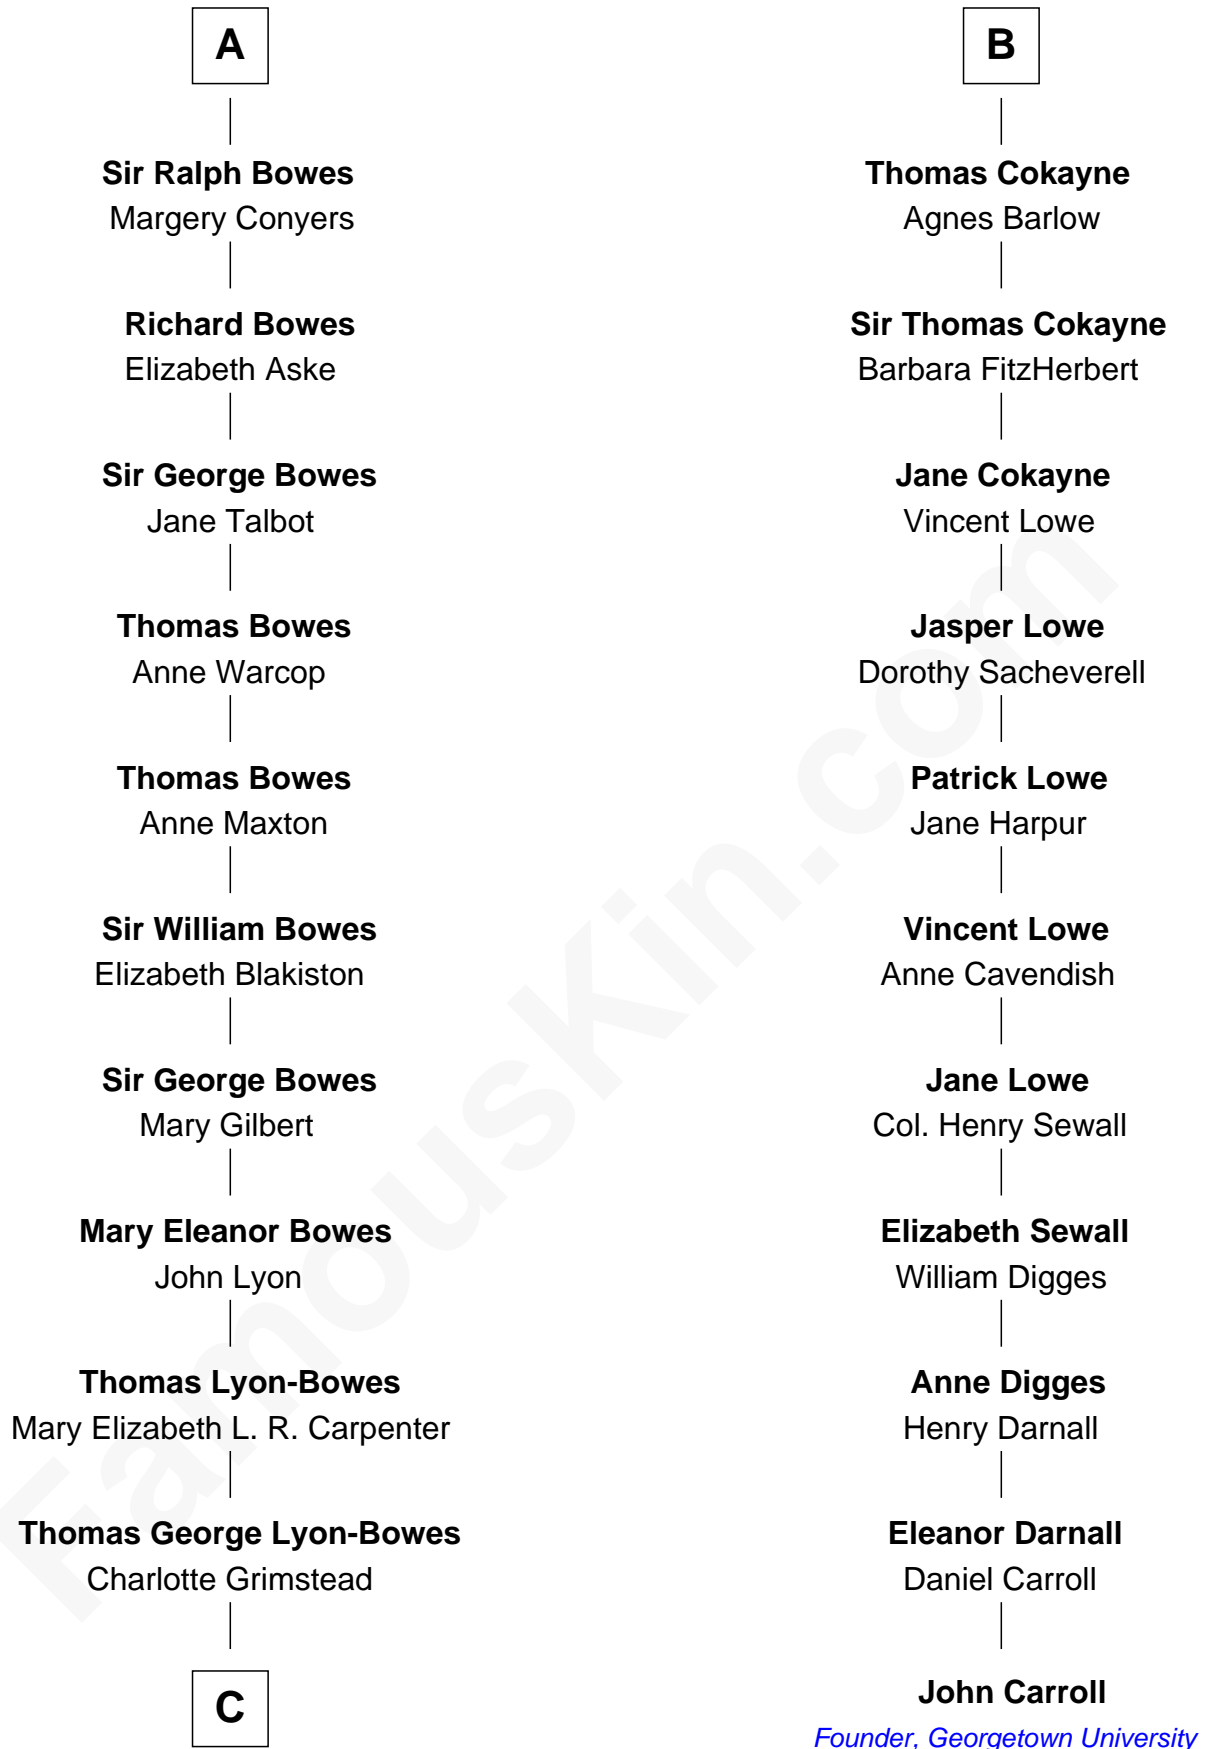

## Relationship Chart of

### Queen Elizabeth II

Queen of the United Kingdom

17th cousin 3 times removed of

**John Carroll**

Founder of Georgetown University

**C**

—  
**Claude Bowes-Lyon**

Frances Dora Smith

—  
**Claude George Bowes-Lyon**

Cecilia Nina Cavendish-Bentinck

—  
**Elizabeth Bowes-Lyon**

George VI, King of the United Kingdom

—  
**Queen Elizabeth II**

*Queen of the United Kingdom*

FamousKin.com