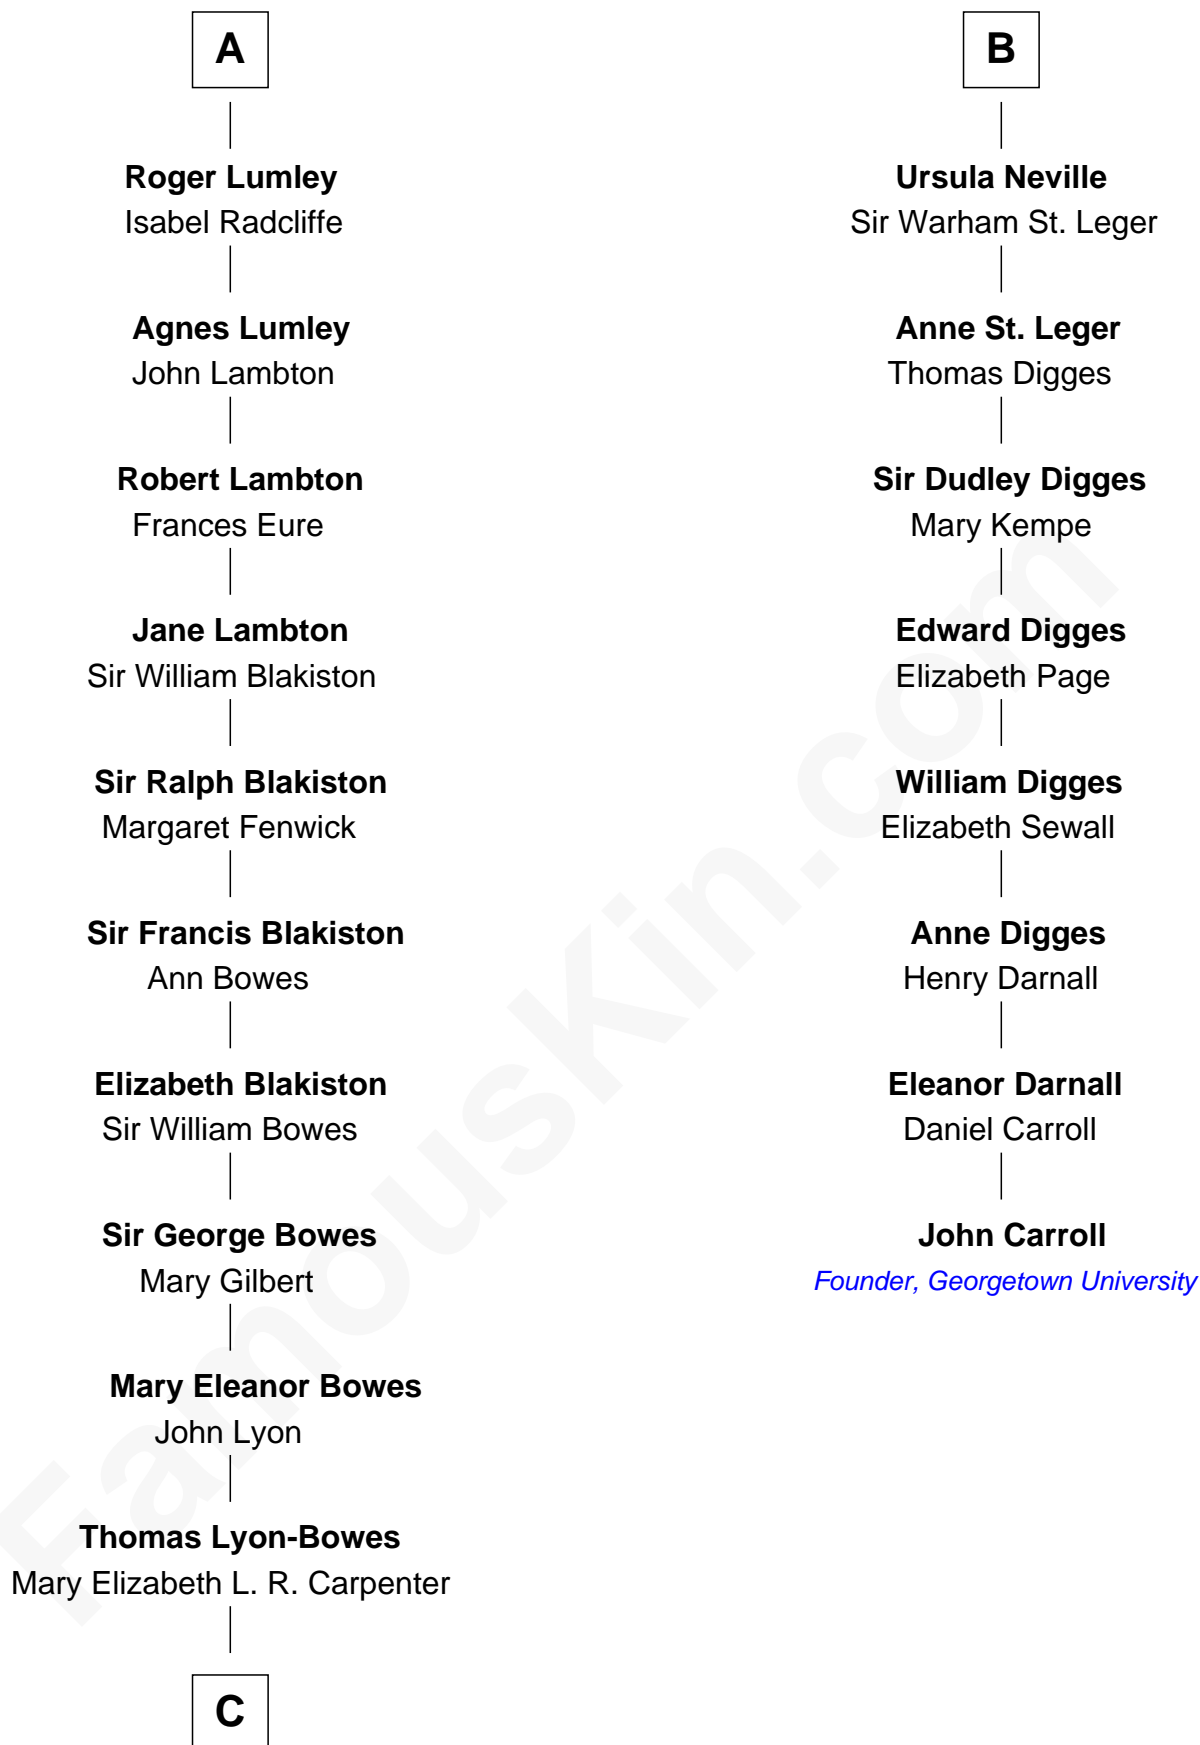

FamousKin.com

Relationship Chart of

Queen Elizabeth II

Queen of the United Kingdom

14th cousin 7 times removed of

John Carroll

Founder of Georgetown University

King Philip IV of France

Joan of Navarre

C

Thomas George Lyon-Bowes

Charlotte Grimstead

Claude Bowes-Lyon

Frances Dora Smith

Claude George Bowes-Lyon

Cecilia Nina Cavendish-Bentinck