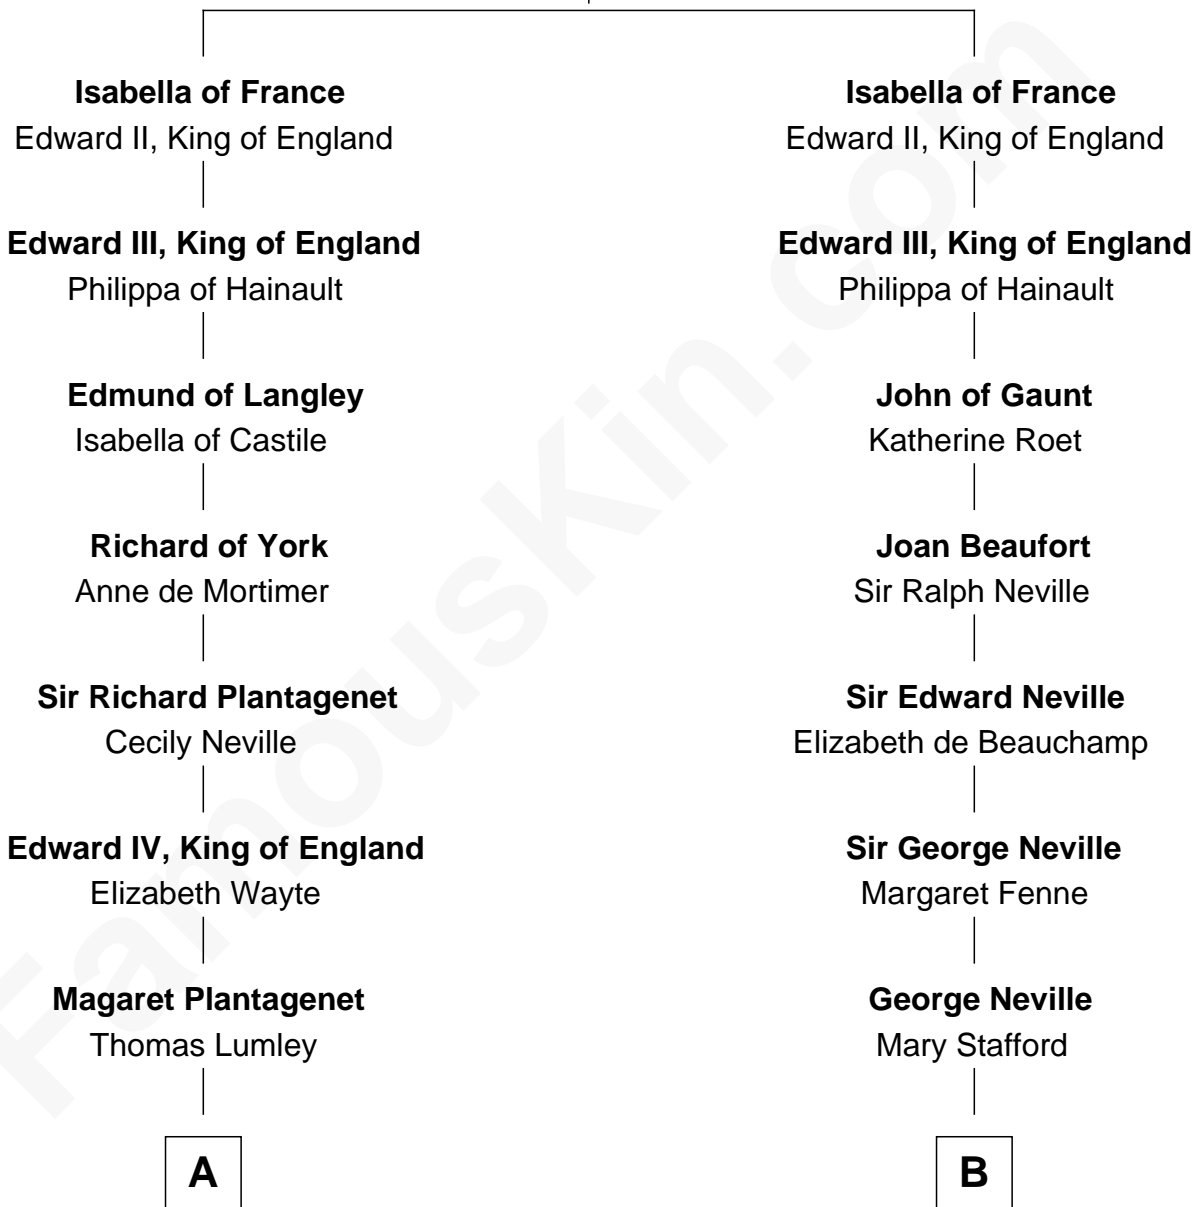

FamousKin.com

Relationship Chart of

Queen Elizabeth II

Queen of the United Kingdom

14th cousin 7 times removed of

John Carroll

Founder of Georgetown University

King Philip IV of France

Joan of Navarre

C

Thomas George Lyon-Bowes

Charlotte Grimstead

Claude Bowes-Lyon

Frances Dora Smith

Claude George Bowes-Lyon

Cecilia Nina Cavendish-Bentinck

Elizabeth Bowes-Lyon

George VI, King of the United Kingdom

Queen Elizabeth II

Queen of the United Kingdom

FamousKin.com