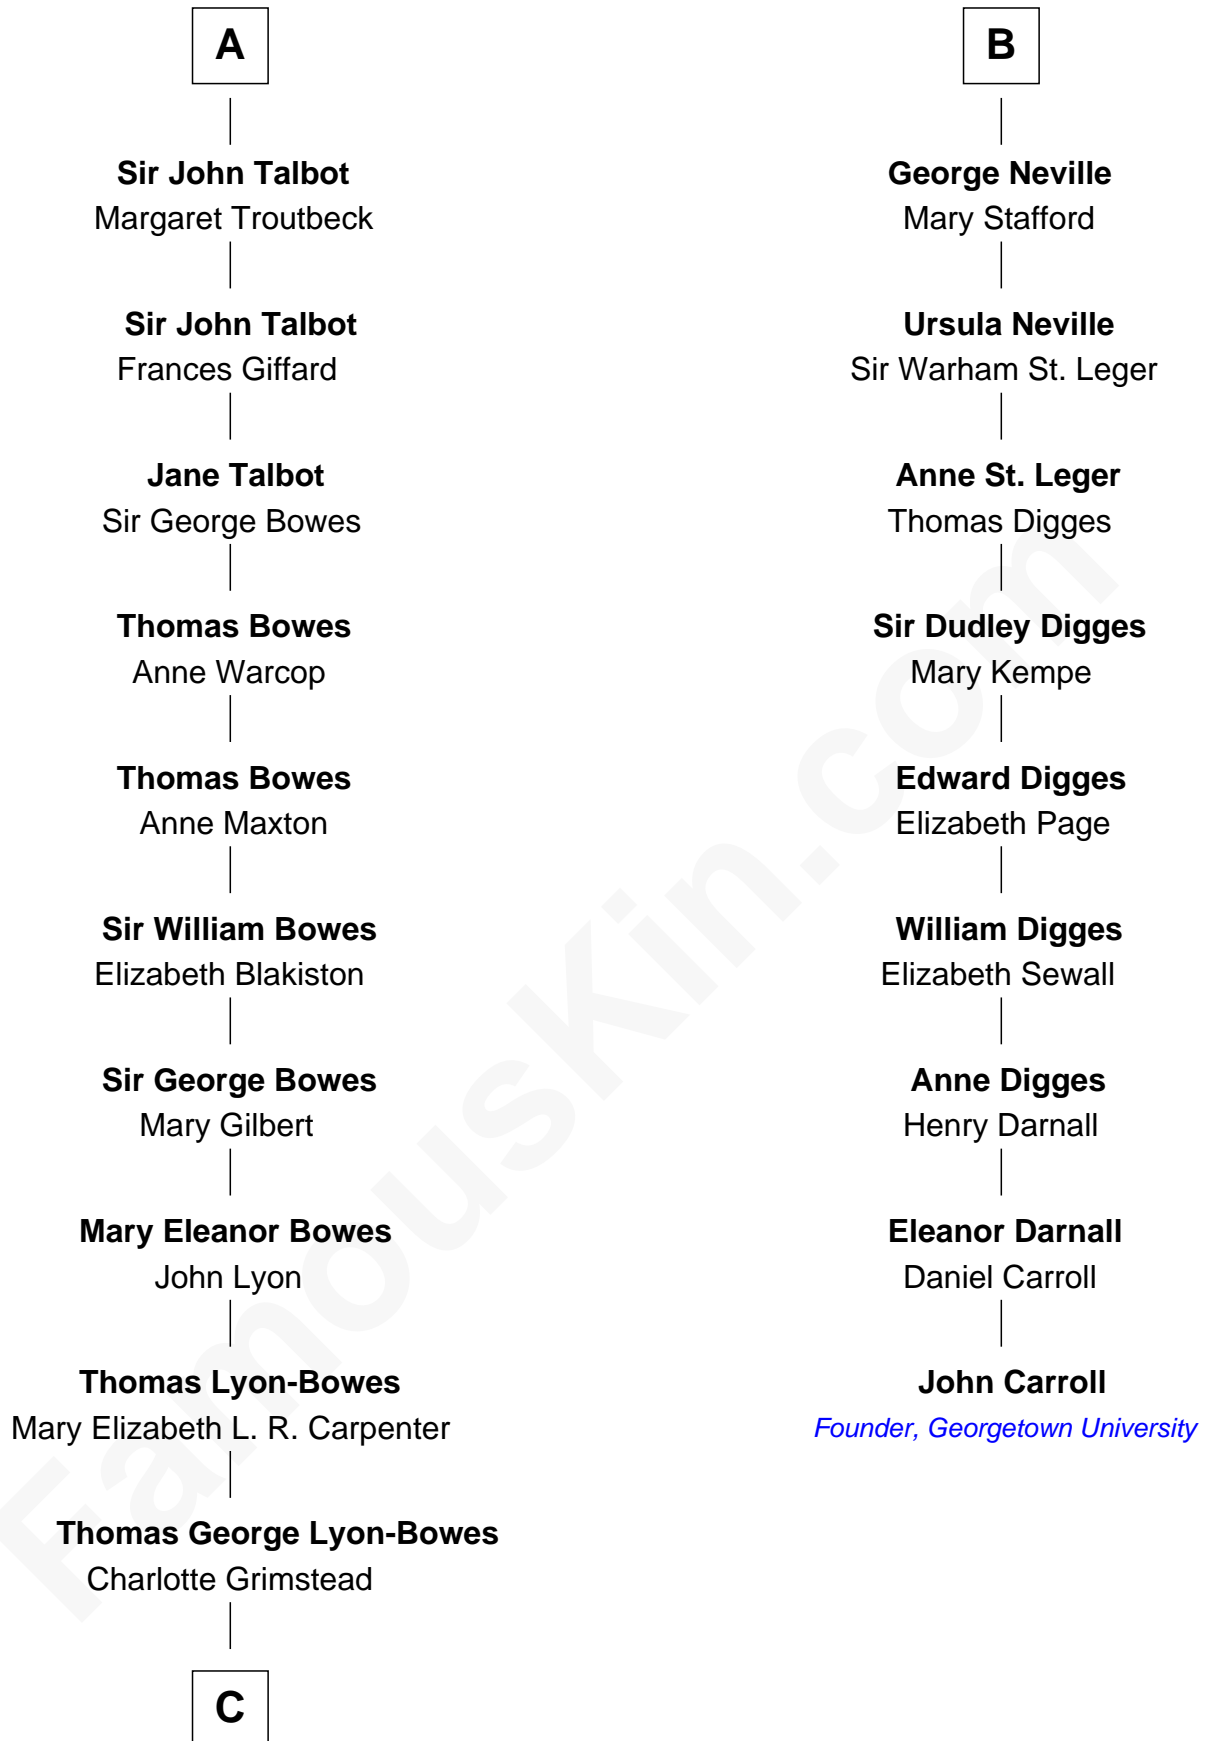

FamousKin.com

Relationship Chart of

Queen Elizabeth II

Queen of the United Kingdom

15th cousin 5 times removed of

John Carroll

Founder of Georgetown University

C

—
Claude Bowes-Lyon

Frances Dora Smith

—
Claude George Bowes-Lyon

Cecilia Nina Cavendish-Bentinck

—
Elizabeth Bowes-Lyon

George VI, King of the United Kingdom

—
Queen Elizabeth II

Queen of the United Kingdom