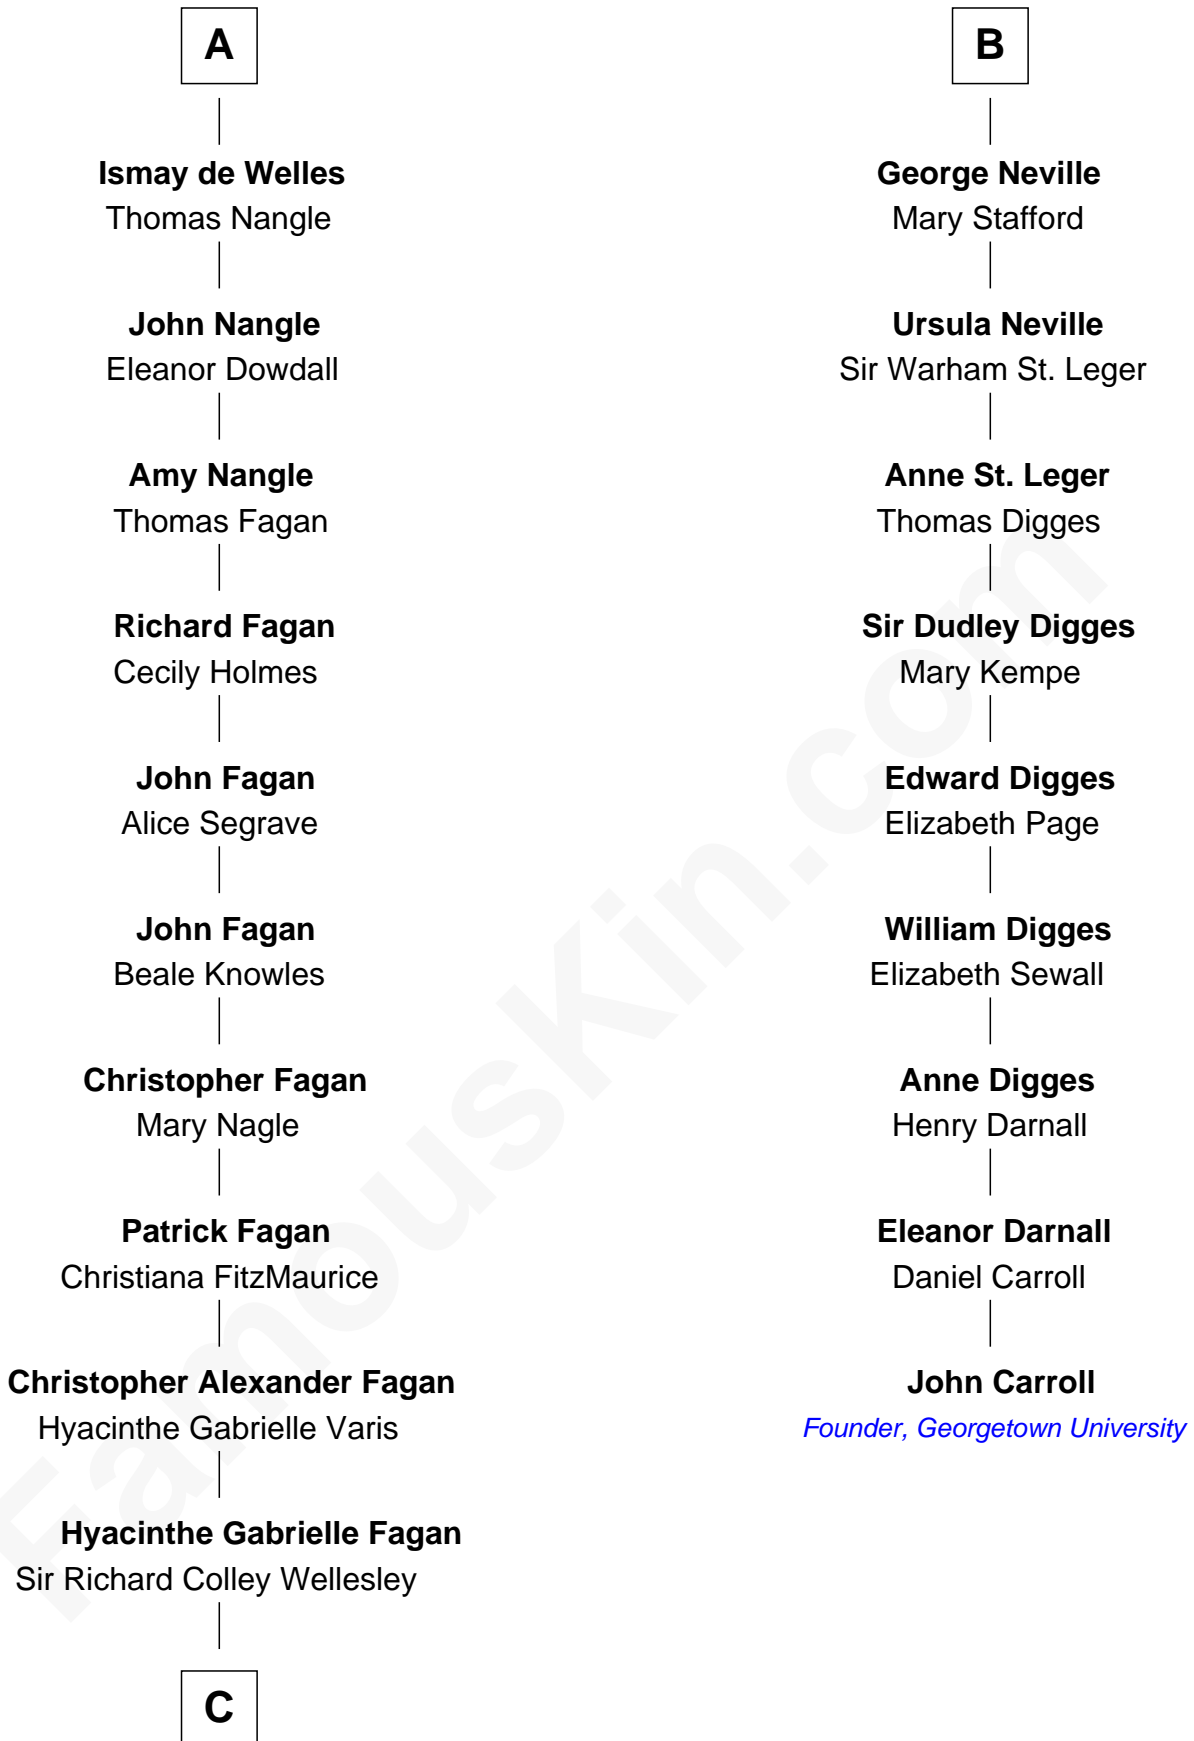

FamousKin.com Relationship Chart of

Queen Elizabeth II

Queen of the United Kingdom

15th cousin 6 times removed of

John Carroll

Founder of Georgetown University

C

Anne Wellesley

Charles Augustus Cavendish-Bentinck

Rev. Charles William Cavendish-Bentinck

Caroline Louisa Burnaby

Cecilia Nina Cavendish-Bentinck

Claude George Bowes-Lyon

Elizabeth Bowes-Lyon

George VI, King of the United Kingdom

Queen Elizabeth II

Queen of the United Kingdom