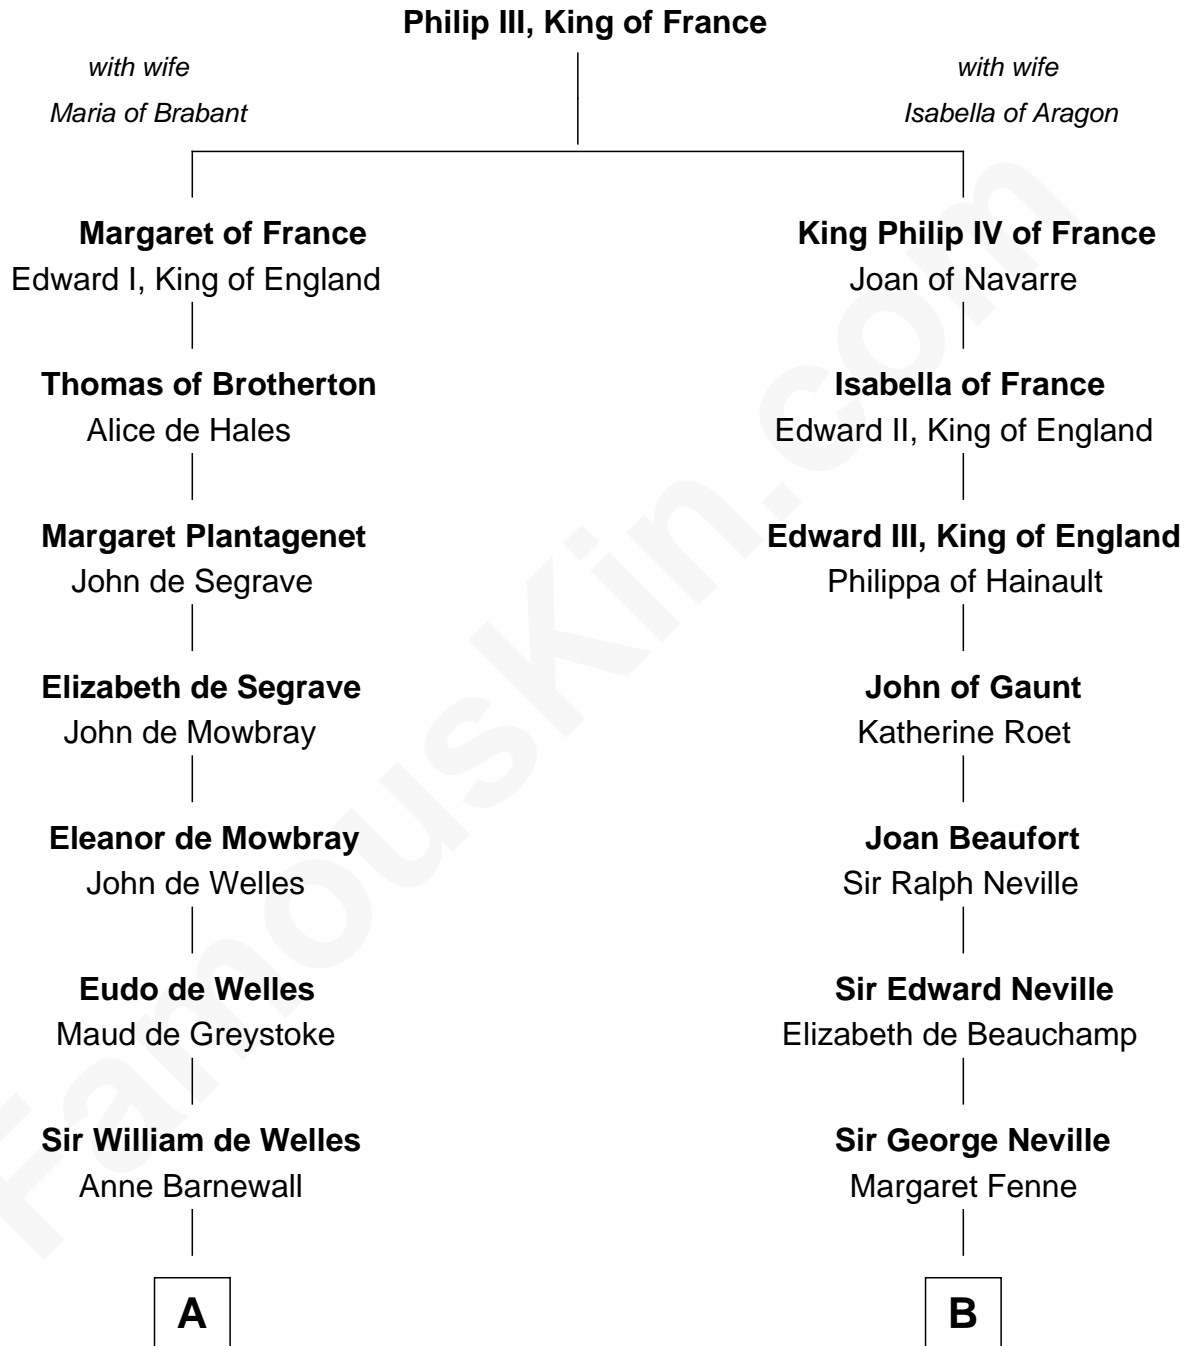

FamousKin.com Relationship Chart of

Queen Elizabeth II

Queen of the United Kingdom

15th cousin 6 times removed of

John Carroll

Founder of Georgetown University

C

Anne Wellesley

Charles Augustus Cavendish-Bentinck

Rev. Charles William Cavendish-Bentinck

Caroline Louisa Burnaby

Cecilia Nina Cavendish-Bentinck

Claude George Bowes-Lyon

Elizabeth Bowes-Lyon

George VI, King of the United Kingdom