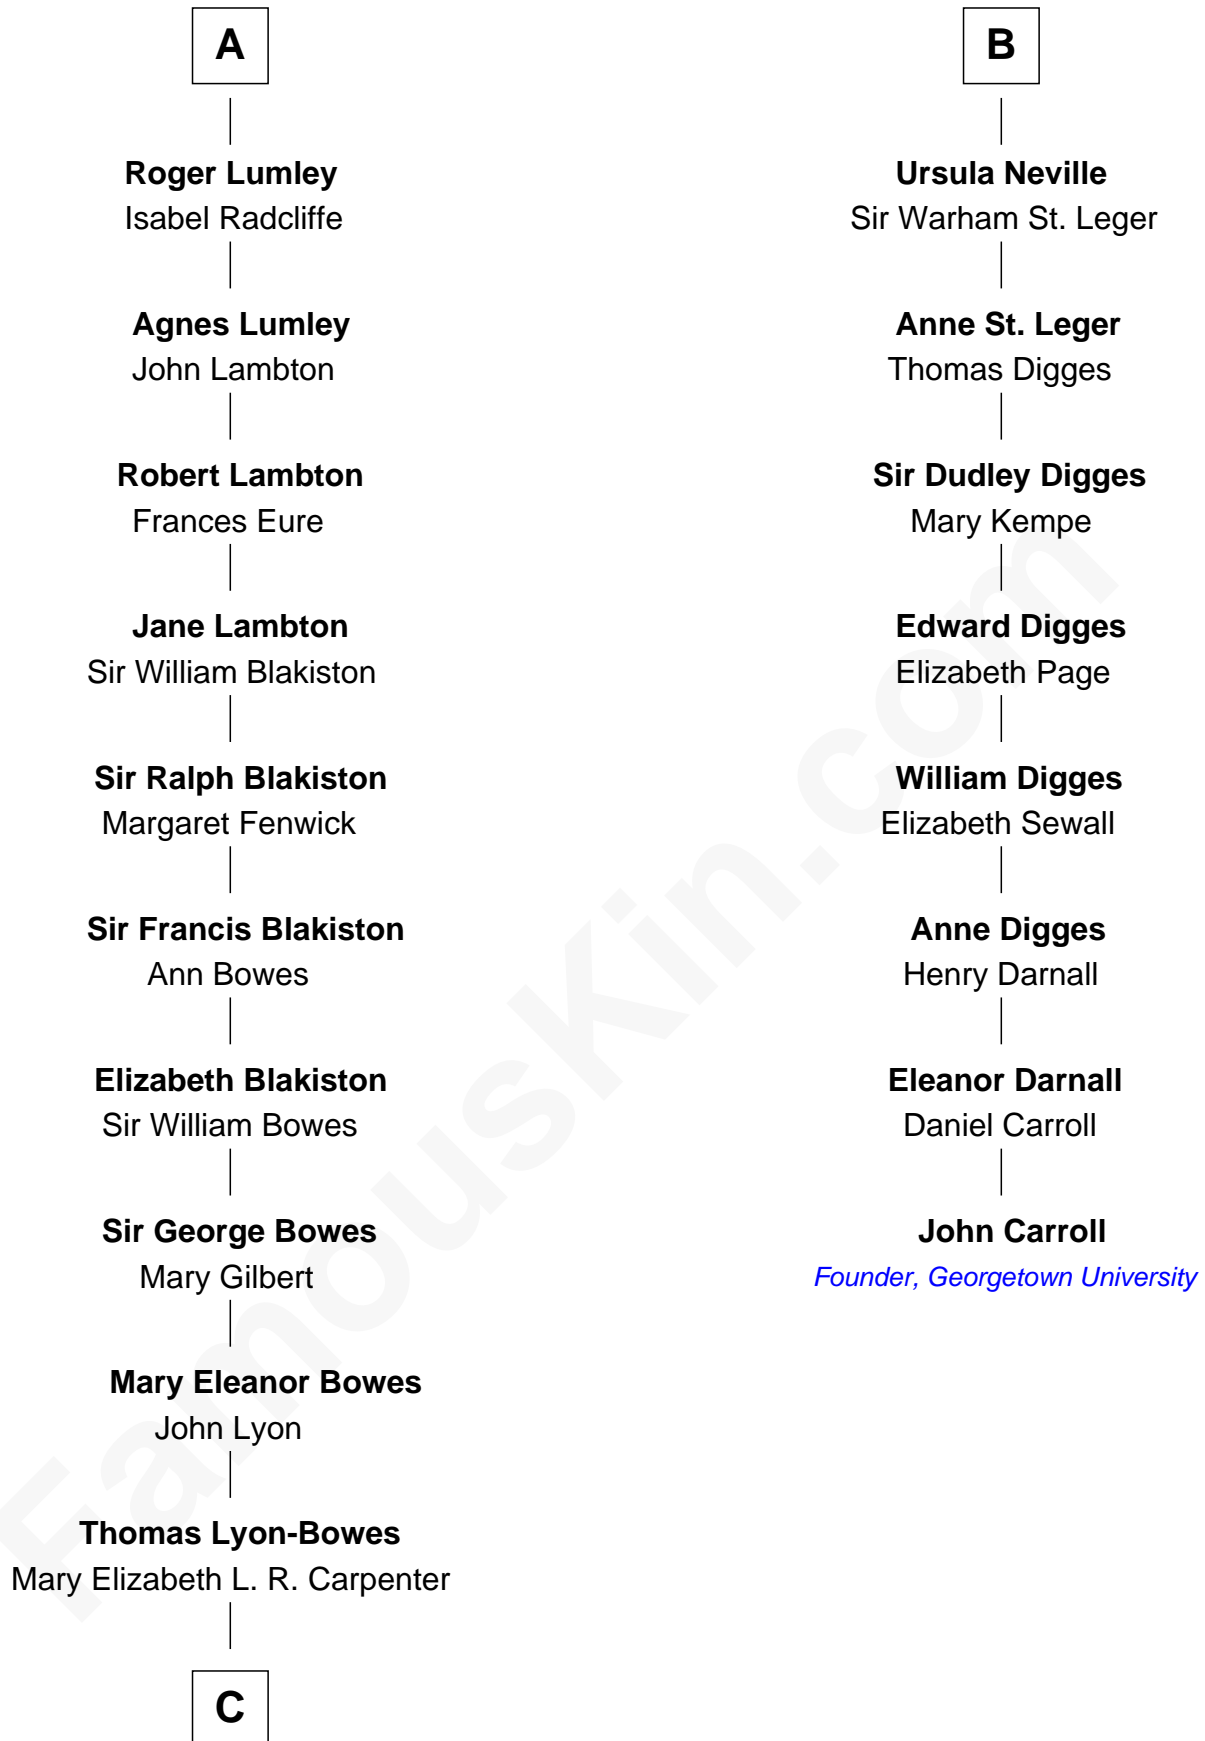

FamousKin.com

Relationship Chart of

Queen Elizabeth II

Queen of the United Kingdom

14th cousin 7 times removed of

John Carroll

Founder of Georgetown University

C

—
Thomas George Lyon-Bowes

Charlotte Grimstead

—
Claude Bowes-Lyon

Frances Dora Smith

—
Claude George Bowes-Lyon

Cecilia Nina Cavendish-Bentinck

—
Elizabeth Bowes-Lyon

George VI, King of the United Kingdom